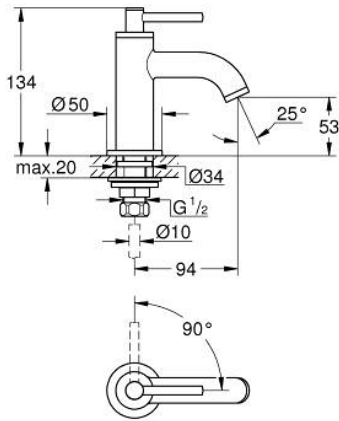

20 658 GN0 **ATRIO PILLAR TAP 1/2"**

PRODUCT DESCRIPTION

- Colour: brushed cool sunrise
- headpart 1/2" - 90°
- GROHE LongLife finish
- GROHE EcoJoy - less water, perfect flow
- maximum flow rate (at 3 bar): 5 l/min
- rapid installation system
- mousseur
- fixed spout
- with lever handle

20 658 GN0 ATRIO PILLAR TAP 1/2"

SPARE PARTS, November 2022 – now

- 1: Lever handles (Spare part-nr. 14216GN0)
- 2: Ceramic headpart, 1/2" (Spare part-nr. 45882000)
- 2.1: O-ring \varnothing 18.2 x \varnothing 1.7 (Spare part-nr. 0392400M)
- 3: Shank fastening assembly (Spare part-nr. 45004000)
- 4: Flow straightener (Spare part-nr. 48408000)
- 5: Coupling nut 1/2" (Spare part-nr. 1290100M)
- 5.1: Fibre seal dia. \varnothing 18,5 x \varnothing 12 x 2 (Spare part-nr. 0138900M)
- 6: Coupling nut 1/2" x 14.5 mm (Spare part-nr. 1290200M)*