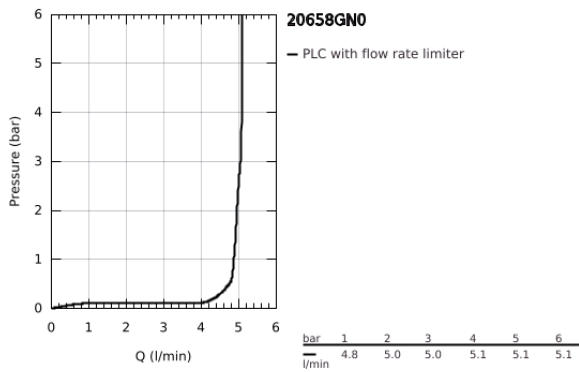

20 658 GN0 **ATRIO PILLAR TAP 1/2"**

PRODUCT DESCRIPTION

- Colour: brushed cool sunrise
- headpart 1/2" - 90°
- GROHE LongLife finish
- GROHE EcoJoy - less water, perfect flow
- maximum flow rate (at 3 bar): 5 l/min
- rapid installation system
- mousseur
- fixed spout
- with lever handle

20 658 GN0 ATRIO PILLAR TAP 1/2"

SPARE PARTS, November 2022 – now

- 1: Lever handles (Spare part-nr. 14216GN0)
- 2: Ceramic headpart, 1/2" (Spare part-nr. 45882000)
- 2.1: O-ring \varnothing 18.2 x \varnothing 1.7 (Spare part-nr. 0392400M)
- 3: Shank fastening assembly (Spare part-nr. 45004000)
- 4: Flow straightener (Spare part-nr. 48408000)
- 5: Coupling nut 1/2" (Spare part-nr. 1290100M)
- 5.1: Fibre seal dia. \varnothing 18,5 x \varnothing 12 x 2 (Spare part-nr. 0138900M)
- 6: Coupling nut 1/2" x 14.5 mm (Spare part-nr. 1290200M)*