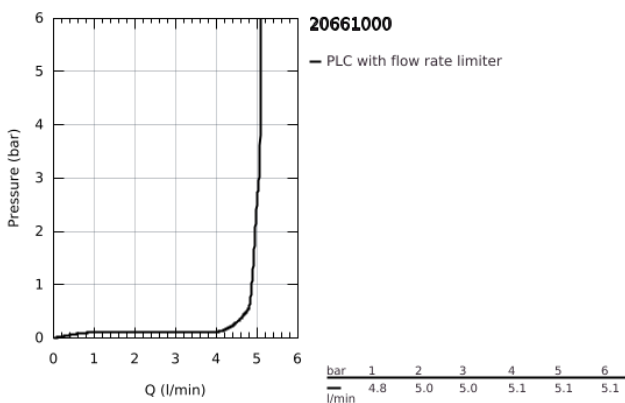

## 20 661 000 ATRIO THREE-HOLE BASIN MIXER M-SIZE

### PRODUCT DESCRIPTION

- Colour: chrome
- wall mounted
- to be used with rough-in set 29 025 002
- valves hot/cold with ceramic headparts 1/2" - 90°
- GROHE LongLife finish
- GROHE EcoJoy - less water, perfect flow
- maximum flow rate (at 3 bar): 5 l/min
- centre distance 200 mm
- projection 180 mm
- with cross handles
- without roughing-in set 29 025 002 (please order separately)
- Two different sets of caps included. One set with "H" and "C" marking, one set without marking.