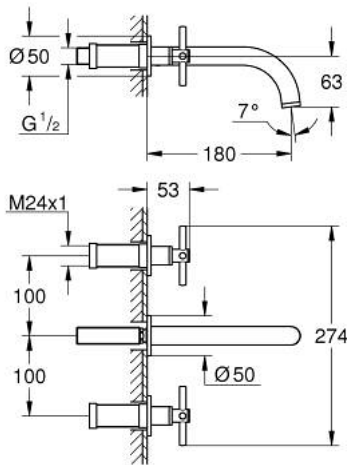

## 20 661 000 ATRIO THREE-HOLE BASIN MIXER M-SIZE

### PRODUCT DESCRIPTION

- Colour: chrome
- wall mounted
- to be used with rough-in set 29 025 002
- valves hot/cold with ceramic headparts 1/2" - 90°
- GROHE LongLife finish
- GROHE EcoJoy - less water, perfect flow
- maximum flow rate (at 3 bar): 5 l/min
- centre distance 200 mm
- projection 180 mm
- with cross handles
- without roughing-in set 29 025 002 (please order separately)
- Two different sets of caps included. One set with "H" and "C" marking, one set without marking.

### SPARE PARTS, October 2021 – now

- 1: Extension for spindle (Spare part-nr. 45988000)
- 2: Cross handles (Spare part-nr. 14215000)
- 3: Spout (Spare part-nr. 1013440000)
- 3.1: Flow straightener (Spare part-nr. 48408000)
- 4: Connection nipple (Spare part-nr. 1013459990)