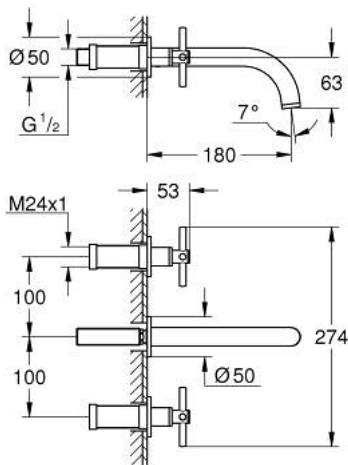

20 661 AL0 ATRIO THREE-HOLE BASIN MIXER M-SIZE

PRODUCT DESCRIPTION

- Colour: brushed hard graphite
- wall mounted
- to be used with rough-in set 29 025 002
- valves hot/cold with ceramic headparts 1/2" - 90°
- GROHE LongLife finish
- GROHE EcoJoy - less water, perfect flow
- maximum flow rate (at 3 bar): 5 l/min
- centre distance 200 mm
- projection 180 mm
- with cross handles
- without roughing-in set 29 025 002 (please order separately)
- Two different sets of caps included. One set with "H" and "C" marking, one set without marking.

20 661 AL0 ATRIO THREE-HOLE BASIN MIXER M-SIZE

SPARE PARTS, October 2021 – now

- 1: Extension for spindle (Spare part-nr. 45988000)
- 2: Cross handles (Spare part-nr. 14215AL0)
- 3: Spout (Spare part-nr. 101344AL00)
- 3.1: Flow straightener (Spare part-nr. 48408000)
- 4: Connection nipple (Spare part-nr. 1013459990)