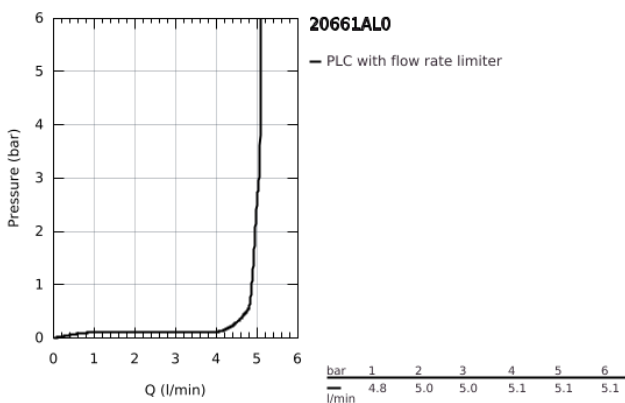

20 661 AL0 ATRIO THREE-HOLE BASIN MIXER M-SIZE

PRODUCT DESCRIPTION

- Colour: brushed hard graphite
- wall mounted
- to be used with rough-in set 29 025 002
- valves hot/cold with ceramic headparts 1/2" - 90°
- GROHE LongLife finish
- GROHE EcoJoy - less water, perfect flow
- maximum flow rate (at 3 bar): 5 l/min
- centre distance 200 mm
- projection 180 mm
- with cross handles
- without roughing-in set 29 025 002 (please order separately)
- Two different sets of caps included. One set with "H" and "C" marking, one set without marking.

20 661 AL0 ATRIO THREE-HOLE BASIN MIXER M-SIZE

SPARE PARTS, October 2021 – now

- 1: Extension for spindle (Spare part-nr. 45988000)
- 2: Cross handles (Spare part-nr. 14215AL0)
- 3: Spout (Spare part-nr. 101344AL00)
- 3.1: Flow straightener (Spare part-nr. 48408000)
- 4: Connection nipple (Spare part-nr. 1013459990)