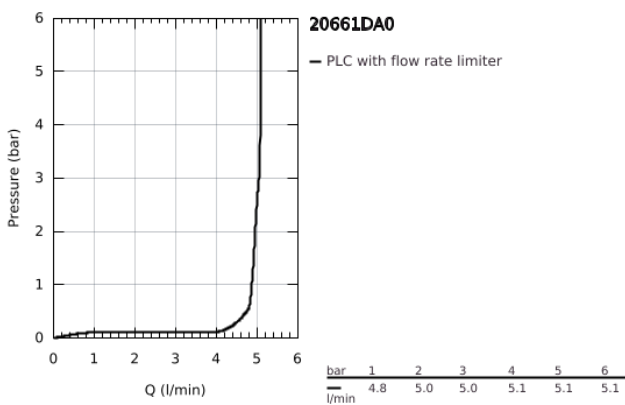

## 20 661 DA0 ATRIO THREE-HOLE BASIN MIXER M-SIZE

### PRODUCT DESCRIPTION

- Colour: warm sunset
- wall mounted
- to be used with rough-in set 29 025 002
- valves hot/cold with ceramic headparts 1/2" - 90°
- GROHE LongLife finish
- GROHE EcoJoy - less water, perfect flow
- maximum flow rate (at 3 bar): 5 l/min
- centre distance 200 mm
- projection 180 mm
- with cross handles
- without roughing-in set 29 025 002 (please order separately)
- Two different sets of caps included. One set with "H" and "C" marking, one set without marking.