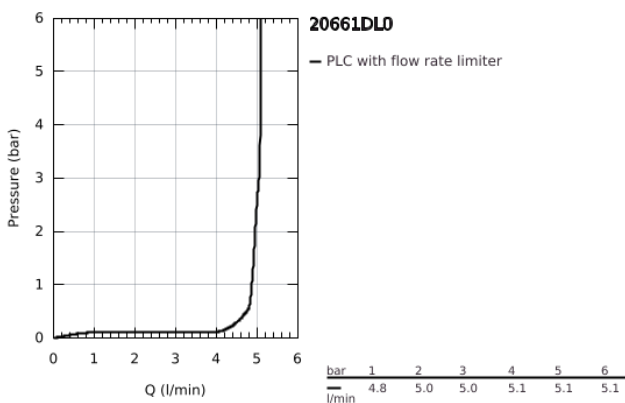

20 661 DL0 ATRIO THREE-HOLE BASIN MIXER M-SIZE

PRODUCT DESCRIPTION

- Colour: brushed warm sunset
- wall mounted
- to be used with rough-in set 29 025 002
- valves hot/cold with ceramic headparts 1/2" - 90°
- GROHE LongLife finish
- GROHE EcoJoy - less water, perfect flow
- maximum flow rate (at 3 bar): 5 l/min
- centre distance 200 mm
- projection 180 mm
- with cross handles
- without roughing-in set 29 025 002 (please order separately)
- Two different sets of caps included. One set with "H" and "C" marking, one set without marking.

20 661 DL0 ATRIO THREE-HOLE BASIN MIXER M-SIZE

SPARE PARTS, November 2022 – now

- 1: Extension for spindle (Spare part-nr. 45988000)
- 2: Cross handles (Spare part-nr. 14215DL0)
- 3: Spout (Spare part-nr. 101344DL00)
- 3.1: Flow straightener (Spare part-nr. 48408000)
- 4: Connection nipple (Spare part-nr. 1013459990)