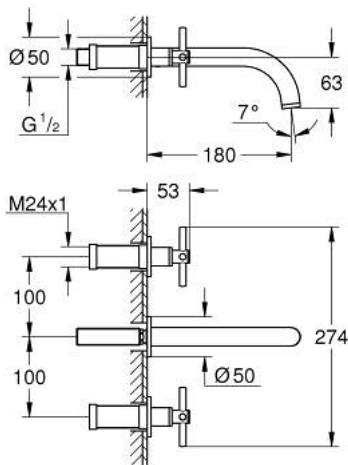

20 661 DL0 ATRIO THREE-HOLE BASIN MIXER M-SIZE

PRODUCT DESCRIPTION

- Colour: brushed warm sunset
- wall mounted
- to be used with rough-in set 29 025 002
- valves hot/cold with ceramic headparts 1/2" - 90°
- GROHE LongLife finish
- GROHE EcoJoy - less water, perfect flow
- maximum flow rate (at 3 bar): 5 l/min
- centre distance 200 mm
- projection 180 mm
- with cross handles
- without roughing-in set 29 025 002 (please order separately)
- Two different sets of caps included. One set with "H" and "C" marking, one set without marking.

20 661 DL0 ATRIO THREE-HOLE BASIN MIXER M-SIZE

SPARE PARTS, November 2022 – now

- 1: Extension for spindle (Spare part-nr. 45988000)
- 2: Cross handles (Spare part-nr. 14215DL0)
- 3: Spout (Spare part-nr. 101344DL00)
- 3.1: Flow straightener (Spare part-nr. 48408000)
- 4: Connection nipple (Spare part-nr. 1013459990)