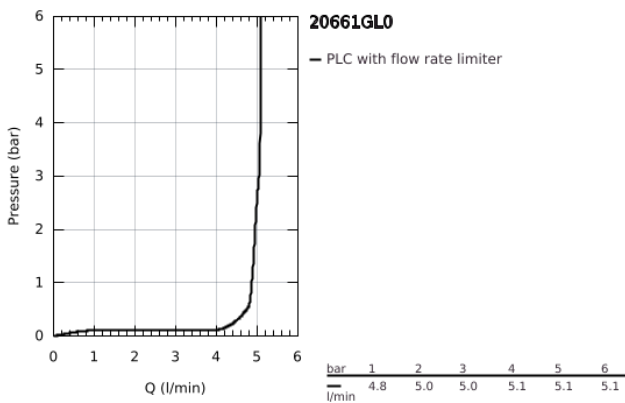

20 661 GL0 ATRIO THREE-HOLE BASIN MIXER M-SIZE

PRODUCT DESCRIPTION

- Colour: cool sunrise
- wall mounted
- to be used with rough-in set 29 025 002
- valves hot/cold with ceramic headparts 1/2" - 90°
- GROHE LongLife finish
- GROHE EcoJoy - less water, perfect flow
- maximum flow rate (at 3 bar): 5 l/min
- centre distance 200 mm
- projection 180 mm
- with cross handles
- without roughing-in set 29 025 002 (please order separately)
- Two different sets of caps included. One set with "H" and "C" marking, one set without marking.

20 661 GL0 ATRIO THREE-HOLE BASIN MIXER M-SIZE

SPARE PARTS, October 2021 – now

- 1: Extension for spindle (Spare part-nr. 45988000)
- 2: Cross handles (Spare part-nr. 14215GL0)
- 3: Spout (Spare part-nr. 101344GL00)
- 3.1: Flow straightener (Spare part-nr. 48408000)
- 4: Connection nipple (Spare part-nr. 1013459990)