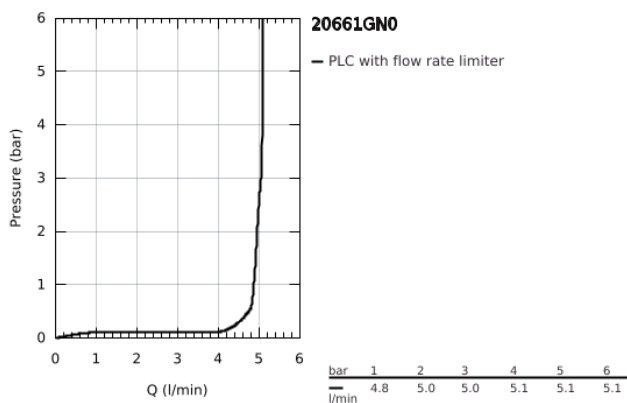

## 20 661 GN0 ATRIO THREE-HOLE BASIN MIXER M-SIZE

### PRODUCT DESCRIPTION

- Colour: brushed cool sunrise
- wall mounted
- to be used with rough-in set 29 025 002
- valves hot/cold with ceramic headparts 1/2° - 90°
- GROHE LongLife finish
- GROHE EcoJoy - less water, perfect flow
- maximum flow rate (at 3 bar): 5 l/min
- centre distance 200 mm
- projection 180 mm
- with cross handles
- without roughing-in set 29 025 002 (please order separately)
- Two different sets of caps included. One set with "H" and "C" marking, one set without marking.