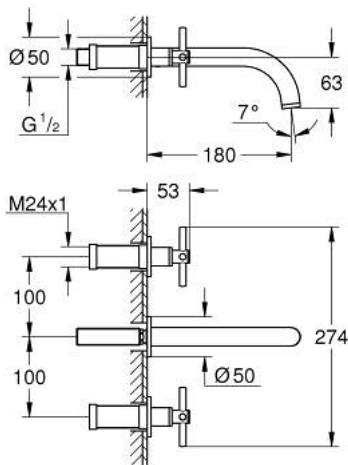

## 20 661 GN0 ATRIO THREE-HOLE BASIN MIXER M-SIZE

### PRODUCT DESCRIPTION

- Colour: brushed cool sunrise
- wall mounted
- to be used with rough-in set 29 025 002
- valves hot/cold with ceramic headparts 1/2° - 90°
- GROHE LongLife finish
- GROHE EcoJoy - less water, perfect flow
- maximum flow rate (at 3 bar): 5 l/min
- centre distance 200 mm
- projection 180 mm
- with cross handles
- without roughing-in set 29 025 002 (please order separately)
- Two different sets of caps included. One set with "H" and "C" marking, one set without marking.

### SPARE PARTS, November 2022 – now

- 1: Extension for spindle (Spare part-nr. 45988000)
- 2: Cross handles (Spare part-nr. 14215GN0)
- 3: Spout (Spare part-nr. 101344GN00)
- 3.1: Flow straightener (Spare part-nr. 48408000)
- 4: Connection nipple (Spare part-nr. 1013459990)