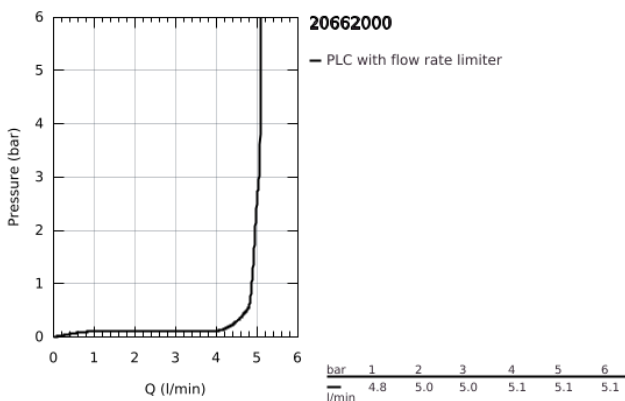

20 662 000 **ATRIO THREE-HOLE BASIN MIXER 1/2"**
M-SIZE

PRODUCT DESCRIPTION

- Colour: chrome
- wall mounted
- to be used with rough-in set 29 025 002
- valves hot/cold with ceramic headparts 1/2" - 90°
- GROHE LongLife finish
- GROHE EcoJoy - less water, perfect flow
- maximum flow rate (at 3 bar): 5 l/min
- centre distance 200 mm
- projection 180 mm
- with lever handles
- without roughing-in set 29 025 002 (please order separately)
- Two different sets of caps included. One set with "H" and "C" marking, one set without marking.

20 662 000 **ATRIO THREE-HOLE BASIN MIXER 1/2"**
M-SIZE

SPARE PARTS, October 2021 – now

- 1: Extension for spindle (Spare part-nr. 45988000)
- 2: Lever handles (Spare part-nr. 14216000)
- 3: Spout (Spare part-nr. 1013440000)
- 3.1: Flow straightener (Spare part-nr. 48408000)
- 4: Connection nipple (Spare part-nr. 1013459990)