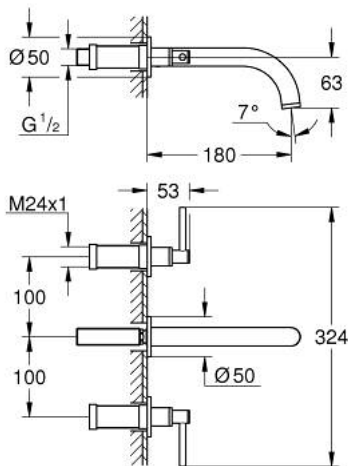

20 662 000 **ATRIO THREE-HOLE BASIN MIXER 1/2"**
M-SIZE

PRODUCT DESCRIPTION

- Colour: chrome
- wall mounted
- to be used with rough-in set 29 025 002
- valves hot/cold with ceramic headparts 1/2" - 90°
- GROHE LongLife finish
- GROHE EcoJoy - less water, perfect flow
- maximum flow rate (at 3 bar): 5 l/min
- centre distance 200 mm
- projection 180 mm
- with lever handles
- without roughing-in set 29 025 002 (please order separately)
- Two different sets of caps included. One set with "H" and "C" marking, one set without marking.

20 662 000 **ATRIO THREE-HOLE BASIN MIXER 1/2"**
M-SIZE

SPARE PARTS, October 2021 – now

- 1: Extension for spindle (Spare part-nr. 45988000)
- 2: Lever handles (Spare part-nr. 14216000)
- 3: Spout (Spare part-nr. 1013440000)
- 3.1: Flow straightener (Spare part-nr. 48408000)
- 4: Connection nipple (Spare part-nr. 1013459990)