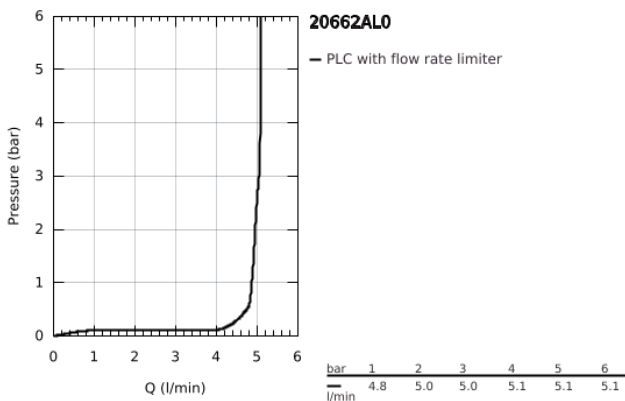

20 662 AL0 ATRIO THREE-HOLE BASIN MIXER 1/2" M-SIZE

PRODUCT DESCRIPTION

- Colour: brushed hard graphite
- wall mounted
- to be used with rough-in set 29 025 002
- valves hot/cold with ceramic headparts 1/2" - 90°
- GROHE LongLife finish
- GROHE EcoJoy - less water, perfect flow
- maximum flow rate (at 3 bar): 5 l/min
- centre distance 200 mm
- projection 180 mm
- with lever handles
- without roughing-in set 29 025 002 (please order separately)
- Two different sets of caps included. One set with "H" and "C" marking, one set without marking.

20 662 AL0 **ATRIO THREE-HOLE BASIN MIXER 1/2"**
M-SIZE

SPARE PARTS, October 2021 – now

- 1: Extension for spindle (Spare part-nr. 45988000)
- 2: Lever handles (Spare part-nr. 14216AL0)
- 3: Spout (Spare part-nr. 101344AL00)
- 3.1: Flow straightener (Spare part-nr. 48408000)
- 4: Connection nipple (Spare part-nr. 1013459990)