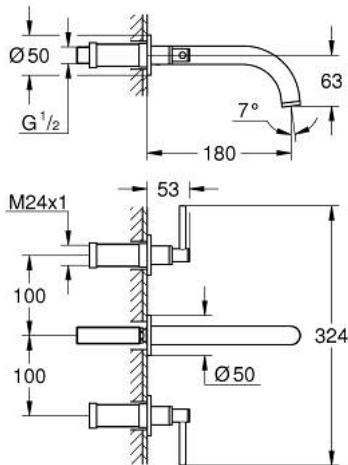

20 662 AL0 ATRIO THREE-HOLE BASIN MIXER 1/2" M-SIZE

PRODUCT DESCRIPTION

- Colour: brushed hard graphite
- wall mounted
- to be used with rough-in set 29 025 002
- valves hot/cold with ceramic headparts 1/2" - 90°
- GROHE LongLife finish
- GROHE EcoJoy - less water, perfect flow
- maximum flow rate (at 3 bar): 5 l/min
- centre distance 200 mm
- projection 180 mm
- with lever handles
- without roughing-in set 29 025 002 (please order separately)
- Two different sets of caps included. One set with "H" and "C" marking, one set without marking.

20 662 AL0 **ATRIO THREE-HOLE BASIN MIXER 1/2"**
M-SIZE

SPARE PARTS, October 2021 – now

- 1: Extension for spindle (Spare part-nr. 45988000)
- 2: Lever handles (Spare part-nr. 14216AL0)
- 3: Spout (Spare part-nr. 101344AL00)
- 3.1: Flow straightener (Spare part-nr. 48408000)
- 4: Connection nipple (Spare part-nr. 1013459990)