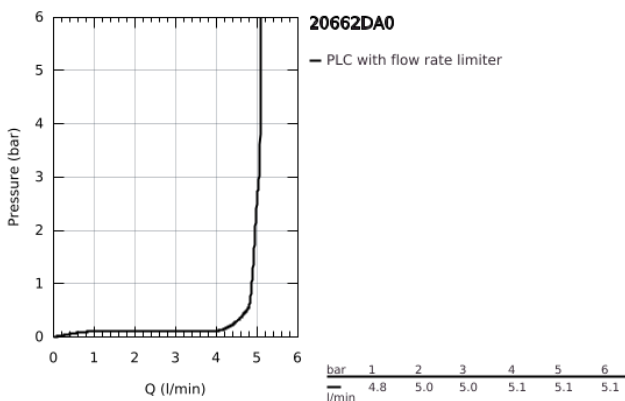

20 662 DA0 **ATRIO THREE-HOLE BASIN MIXER 1/2"**  
**M-SIZE**

**PRODUCT DESCRIPTION**

- Colour: warm sunset
- wall mounted
- to be used with rough-in set 29 025 002
- valves hot/cold with ceramic headparts 1/2" - 90°
- GROHE LongLife finish
- GROHE EcoJoy - less water, perfect flow
- maximum flow rate (at 3 bar): 5 l/min
- centre distance 200 mm
- projection 180 mm
- with lever handles
- without roughing-in set 29 025 002 (please order separately)
- Two different sets of caps included. One set with "H" and "C" marking, one set without marking.

20 662 DA0 **ATRIO THREE-HOLE BASIN MIXER 1/2"**  
**M-SIZE**

**SPARE PARTS**, October 2021 – now

- 1: Extension for spindle (Spare part-nr. 45988000)
- 2: Lever handles (Spare part-nr. 14216DA0)
- 3: Spout (Spare part-nr. 101344DA00)
- 3.1: Flow straightener (Spare part-nr. 48408000)
- 4: Connection nipple (Spare part-nr. 1013459990)