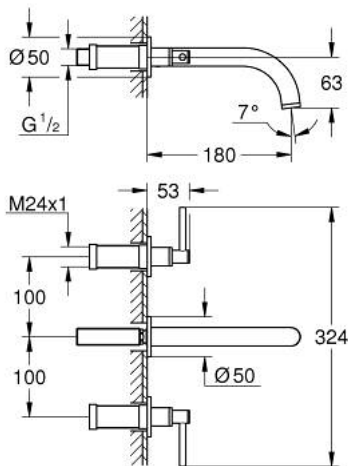

20 662 DA0 **ATRIO THREE-HOLE BASIN MIXER 1/2"**  
**M-SIZE**

**PRODUCT DESCRIPTION**

- Colour: warm sunset
- wall mounted
- to be used with rough-in set 29 025 002
- valves hot/cold with ceramic headparts 1/2" - 90°
- GROHE LongLife finish
- GROHE EcoJoy - less water, perfect flow
- maximum flow rate (at 3 bar): 5 l/min
- centre distance 200 mm
- projection 180 mm
- with lever handles
- without roughing-in set 29 025 002 (please order separately)
- Two different sets of caps included. One set with "H" and "C" marking, one set without marking.

20 662 DA0 **ATRIO THREE-HOLE BASIN MIXER 1/2"**  
**M-SIZE**

**SPARE PARTS**, October 2021 – now

- 1: Extension for spindle (Spare part-nr. 45988000)
- 2: Lever handles (Spare part-nr. 14216DA0)
- 3: Spout (Spare part-nr. 101344DA00)
- 3.1: Flow straightener (Spare part-nr. 48408000)
- 4: Connection nipple (Spare part-nr. 1013459990)