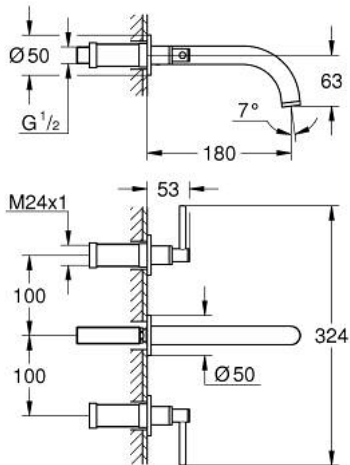

20 662 DC0 **ATRIO THREE-HOLE BASIN MIXER 1/2"**
M-SIZE

PRODUCT DESCRIPTION

- Colour: Supersteel
- wall mounted
- to be used with rough-in set 29 025 002
- valves hot/cold with ceramic headparts 1/2" - 90°
- GROHE LongLife finish
- GROHE EcoJoy - less water, perfect flow
- maximum flow rate (at 3 bar): 5 l/min
- centre distance 200 mm
- projection 180 mm
- with lever handles
- without roughing-in set 29 025 002 (please order separately)
- Two different sets of caps included. One set with "H" and "C" marking, one set without marking.

20 662 DC0 ATRIO THREE-HOLE BASIN MIXER 1/2" M-SIZE

SPARE PARTS, October 2021 – now

- 1: Extension for spindle (Spare part-nr. 45988000)
- 2: Lever handles (Spare part-nr. 14216DC0)
- 3: Spout (Spare part-nr. 101344DC00)
- 3.1: Flow straightener (Spare part-nr. 48408000)
- 4: Connection nipple (Spare part-nr. 1013459990)