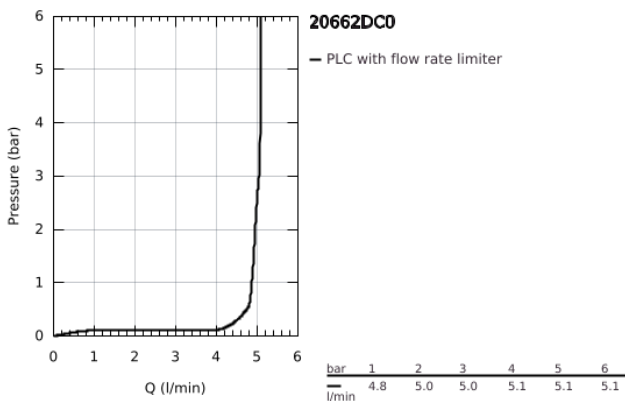

20 662 DC0 **ATRIO THREE-HOLE BASIN MIXER 1/2"**
M-SIZE

PRODUCT DESCRIPTION

- Colour: Supersteel
- wall mounted
- to be used with rough-in set 29 025 002
- valves hot/cold with ceramic headparts 1/2" - 90°
- GROHE LongLife finish
- GROHE EcoJoy - less water, perfect flow
- maximum flow rate (at 3 bar): 5 l/min
- centre distance 200 mm
- projection 180 mm
- with lever handles
- without roughing-in set 29 025 002 (please order separately)
- Two different sets of caps included. One set with "H" and "C" marking, one set without marking.

20 662 DC0 ATRIO THREE-HOLE BASIN MIXER 1/2" M-SIZE

SPARE PARTS, October 2021 – now

- 1: Extension for spindle (Spare part-nr. 45988000)
- 2: Lever handles (Spare part-nr. 14216DC0)
- 3: Spout (Spare part-nr. 101344DC00)
- 3.1: Flow straightener (Spare part-nr. 48408000)
- 4: Connection nipple (Spare part-nr. 1013459990)