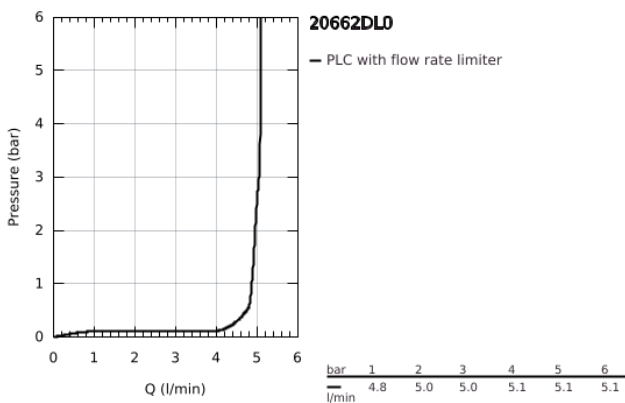

## 20 662 DL0 ATRIO THREE-HOLE BASIN MIXER 1/2" M-SIZE

### PRODUCT DESCRIPTION

- Colour: brushed warm sunset
- wall mounted
- to be used with rough-in set 29 025 002
- valves hot/cold with ceramic headparts 1/2" - 90°
- GROHE LongLife finish
- GROHE EcoJoy - less water, perfect flow
- maximum flow rate (at 3 bar): 5 l/min
- centre distance 200 mm
- projection 180 mm
- with lever handles
- without roughing-in set 29 025 002 (please order separately)
- Two different sets of caps included. One set with "H" and "C" marking, one set without marking.

20 662 DL0 **ATRIO THREE-HOLE BASIN MIXER 1/2"**  
**M-SIZE**

**SPARE PARTS**, November 2022 – now

- 1: Extension for spindle (Spare part-nr. 45988000)
- 2: Lever handles (Spare part-nr. 14216DL0)
- 3: Spout (Spare part-nr. 101344DL00)
- 3.1: Flow straightener (Spare part-nr. 48408000)
- 4: Connection nipple (Spare part-nr. 1013459990)