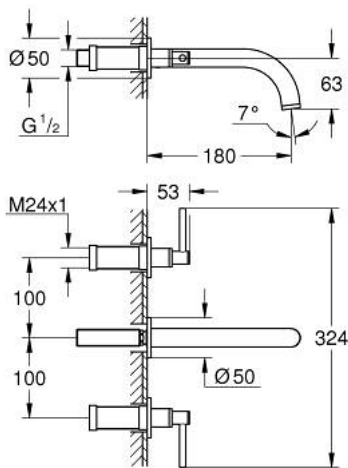

## 20 662 DL0 ATRIO THREE-HOLE BASIN MIXER 1/2" M-SIZE

### PRODUCT DESCRIPTION

- Colour: brushed warm sunset
- wall mounted
- to be used with rough-in set 29 025 002
- valves hot/cold with ceramic headparts 1/2" - 90°
- GROHE LongLife finish
- GROHE EcoJoy - less water, perfect flow
- maximum flow rate (at 3 bar): 5 l/min
- centre distance 200 mm
- projection 180 mm
- with lever handles
- without roughing-in set 29 025 002 (please order separately)
- Two different sets of caps included. One set with "H" and "C" marking, one set without marking.

20 662 DL0 **ATRIO THREE-HOLE BASIN MIXER 1/2"**  
**M-SIZE**

**SPARE PARTS**, November 2022 – now

- 1: Extension for spindle (Spare part-nr. 45988000)
- 2: Lever handles (Spare part-nr. 14216DL0)
- 3: Spout (Spare part-nr. 101344DL00)
- 3.1: Flow straightener (Spare part-nr. 48408000)
- 4: Connection nipple (Spare part-nr. 1013459990)