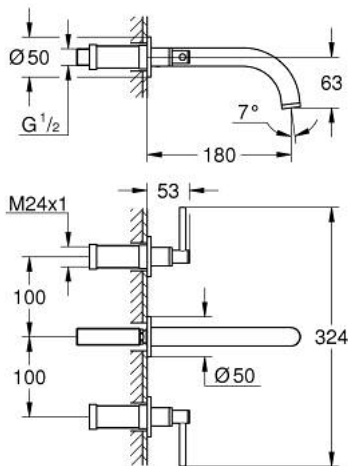

## 20 662 GL0 ATRIO THREE-HOLE BASIN MIXER 1/2" M-SIZE

### PRODUCT DESCRIPTION

- Colour: cool sunrise
- wall mounted
- to be used with rough-in set 29 025 002
- valves hot/cold with ceramic headparts 1/2" - 90°
- GROHE LongLife finish
- GROHE EcoJoy - less water, perfect flow
- maximum flow rate (at 3 bar): 5 l/min
- centre distance 200 mm
- projection 180 mm
- with lever handles
- without roughing-in set 29 025 002 (please order separately)
- Two different sets of caps included. One set with "H" and "C" marking, one set without marking.

### SPARE PARTS, October 2021 – now

- 1: Extension for spindle (Spare part-nr. 45988000)
- 2: Lever handles (Spare part-nr. 14216GL0)
- 3: Spout (Spare part-nr. 101344GL00)
- 3.1: Flow straightener (Spare part-nr. 48408000)
- 4: Connection nipple (Spare part-nr. 1013459990)