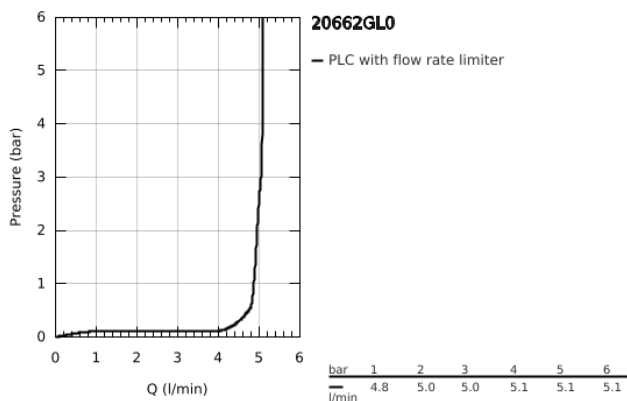

## 20 662 GL0 ATRIO THREE-HOLE BASIN MIXER 1/2" M-SIZE

### PRODUCT DESCRIPTION

- Colour: cool sunrise
- wall mounted
- to be used with rough-in set 29 025 002
- valves hot/cold with ceramic headparts 1/2" - 90°
- GROHE LongLife finish
- GROHE EcoJoy - less water, perfect flow
- maximum flow rate (at 3 bar): 5 l/min
- centre distance 200 mm
- projection 180 mm
- with lever handles
- without roughing-in set 29 025 002 (please order separately)
- Two different sets of caps included. One set with "H" and "C" marking, one set without marking.