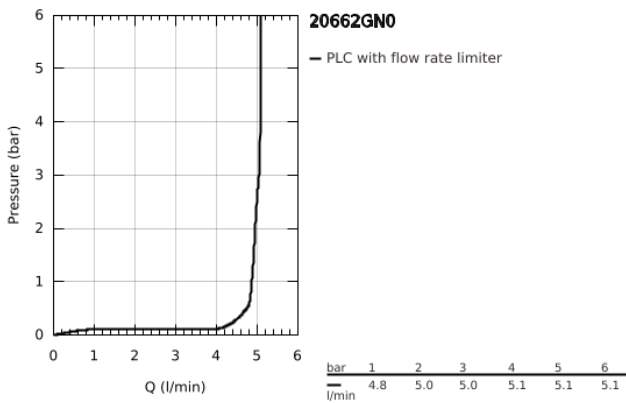

20 662 GN0 **ATRIO THREE-HOLE BASIN MIXER 1/2"**
M-SIZE

PRODUCT DESCRIPTION

- Colour: brushed cool sunrise
- wall mounted
- to be used with rough-in set 29 025 002
- valves hot/cold with ceramic headparts 1/2" - 90°
- GROHE LongLife finish
- GROHE EcoJoy - less water, perfect flow
- maximum flow rate (at 3 bar): 5 l/min
- centre distance 200 mm
- projection 180 mm
- with lever handles
- without roughing-in set 29 025 002 (please order separately)
- Two different sets of caps included. One set with "H" and "C" marking, one set without marking.

20 662 GN0 **ATRIO THREE-HOLE BASIN MIXER 1/2"**
M-SIZE

SPARE PARTS, November 2022 – now

- 1: Extension for spindle (Spare part-nr. 45988000)
- 2: Lever handles (Spare part-nr. 14216GN0)
- 3: Spout (Spare part-nr. 101344GN00)
- 3.1: Flow straightener (Spare part-nr. 48408000)
- 4: Connection nipple (Spare part-nr. 1013459990)