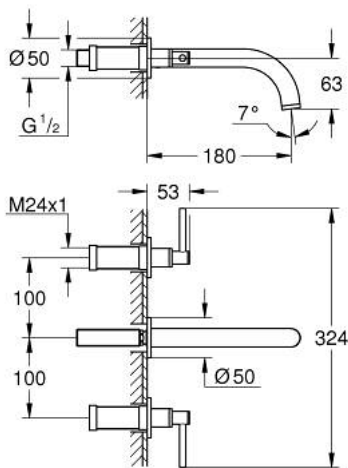

20 662 GN0 **ATRIO THREE-HOLE BASIN MIXER 1/2"**
M-SIZE

PRODUCT DESCRIPTION

- Colour: brushed cool sunrise
- wall mounted
- to be used with rough-in set 29 025 002
- valves hot/cold with ceramic headparts 1/2" - 90°
- GROHE LongLife finish
- GROHE EcoJoy - less water, perfect flow
- maximum flow rate (at 3 bar): 5 l/min
- centre distance 200 mm
- projection 180 mm
- with lever handles
- without roughing-in set 29 025 002 (please order separately)
- Two different sets of caps included. One set with "H" and "C" marking, one set without marking.

20 662 GN0 **ATRIO THREE-HOLE BASIN MIXER 1/2"**
M-SIZE

SPARE PARTS, November 2022 – now

- 1: Extension for spindle (Spare part-nr. 45988000)
- 2: Lever handles (Spare part-nr. 14216GN0)
- 3: Spout (Spare part-nr. 101344GN00)
- 3.1: Flow straightener (Spare part-nr. 48408000)
- 4: Connection nipple (Spare part-nr. 1013459990)