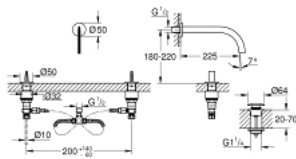

## 20 665 SD0 ATRIO ICON 3D 3-HOLE WALL-MOUNT BASIN MIXER

### PRODUCT DESCRIPTION

- Colour: stainless steel
- GROHE EcoJoy - less water, perfect flow
- maximum flow rate (at 3 bar): 5 l/min
- open spout for pure laminar water flow
- red and blue markings on handles for hot and cold water
- valves hot/cold with ceramic headparts
- pressure-proof, flexible connection hoses between spout and side valves
- projection 235 mm
- technical data
- flow pressure min 0.5 bar
- recommended pressure 1.0 - 5.0 bar
- if static pressure is more than 5 bar fit pressure reducer
- avoid major pressure differences between cold and hot water supply
- max. temperature hot water inlet: 80°C
- recommended temperature hot water inlet (energy saving): 60°C