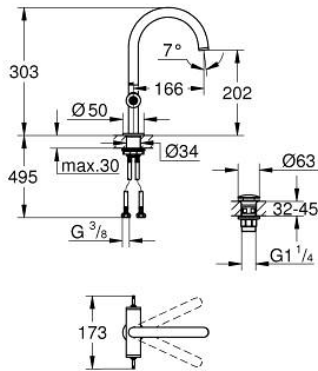

21 134 DA0 **ATRIO PRIVATE COLLECTION ONE-HOLE BASIN MIXER, 1/2" L-SIZE**

**PRODUCT DESCRIPTION**

- Colour: warm sunset
- ceramic headparts 1/2", 90°
- GROHE LongLife finish
- GROHE EcoJoy - less water, perfect flow
- maximum flow rate (at 3 bar): 5 l/min
- rapid installation system
- swivel tubular spout with mousseur and stop limiter
- adjustable swivel area 0° / 150° / 360°
- Push-open waste set 1 1/4"
- flexible connection hoses
- for stick handles
- to be combined with stick sets 48 458, 48 459 or 48 646, please order separately

## 21 134 DA0 ATRIO PRIVATE COLLECTION ONE-HOLE BASIN MIXER, 1/2" L-SIZE

### SPARE PARTS, May 2018 – now

- 1: Spout (Spare part-nr. 101280DA00)
- 1.1: Flow straightener (Spare part-nr. 48408000)
- 1.2: Safety ring (Spare part-nr. 4826600M)
- 1.3: Sealing washer (Spare part-nr. 0128500M)
- 2: Ceramic headpart, 1/2" (Spare part-nr. 45882000)
- 2.1: O-ring Ø 18.2 x Ø 1.7 (Spare part-nr. 0392400M)
- 3: Ceramic headpart, 1/2" (Spare part-nr. 45883000)
- 3.1: O-ring Ø 18.2 x Ø 1.7 (Spare part-nr. 0392400M)
- 4: Handle adaptor (Spare part-nr. 1012789990)
- 5: Decorative ring (Spare part-nr. 101279DA00)
- 6: Waste set with push-open plug (Spare part-nr. 65807DA0)
- 7: Knurled sticks (Spare part-nr. 48646DA0)\*
- 8: Handle (Spare part-nr. 101276DA00)\*