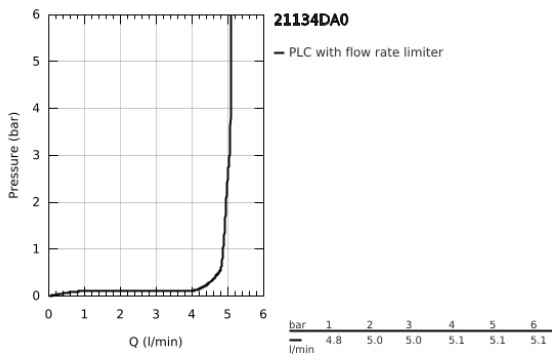

21 134 DA0 **ATRIO PRIVATE COLLECTION ONE-HOLE BASIN MIXER, 1/2" L-SIZE**

**PRODUCT DESCRIPTION**

- Colour: warm sunset
- ceramic headparts 1/2", 90°
- GROHE LongLife finish
- GROHE EcoJoy - less water, perfect flow
- maximum flow rate (at 3 bar): 5 l/min
- rapid installation system
- swivel tubular spout with mousseur and stop limiter
- adjustable swivel area 0° / 150° / 360°
- Push-open waste set 1 1/4"
- flexible connection hoses
- for stick handles
- to be combined with stick sets 48 458, 48 459 or 48 646, please order separately

### SPARE PARTS, May 2018 – now

- 1: Spout (Spare part-nr. 101280DA00)
- 1.1: Flow straightener (Spare part-nr. 48408000)
- 1.2: Safety ring (Spare part-nr. 4826600M)
- 1.3: Sealing washer (Spare part-nr. 0128500M)
- 2: Ceramic headpart, 1/2" (Spare part-nr. 45882000)
- 2.1: O-ring Ø 18.2 x Ø 1.7 (Spare part-nr. 0392400M)
- 3: Ceramic headpart, 1/2" (Spare part-nr. 45883000)
- 3.1: O-ring Ø 18.2 x Ø 1.7 (Spare part-nr. 0392400M)
- 4: Handle adaptor (Spare part-nr. 1012789990)
- 5: Decorative ring (Spare part-nr. 101279DA00)
- 6: Waste set with push-open plug (Spare part-nr. 65807DA0)
- 7: Knurled sticks (Spare part-nr. 48646DA0)\*
- 8: Handle (Spare part-nr. 101276DA00)\*