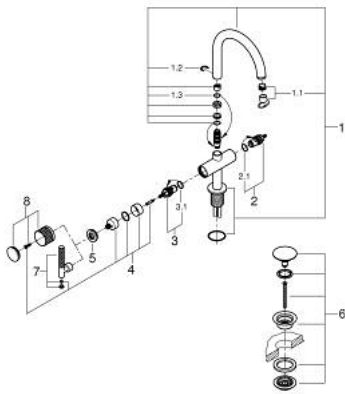

21 134 DA0 **ATRIO PRIVATE COLLECTION ONE-HOLE BASIN MIXER, 1/2" L-SIZE**

**PRODUCT DESCRIPTION**

- Colour: warm sunset
- ceramic headparts 1/2", 90°
- GROHE LongLife finish
- GROHE EcoJoy - less water, perfect flow
- maximum flow rate (at 3 bar): 5 l/min
- rapid installation system
- swivel tubular spout with mousseur and stop limiter
- adjustable swivel area 0° / 150° / 360°
- Push-open waste set 1 1/4"
- flexible connection hoses
- for stick handles
- to be combined with stick sets 48 458, 48 459 or 48 646, please order separately

## 21 134 DA0 ATRIO PRIVATE COLLECTION ONE-HOLE BASIN MIXER, 1/2" L-SIZE

### SPARE PARTS, May 2018 – now

- 1: Spout (Spare part-nr. 101280DA00)
- 1.1: Flow straightener (Spare part-nr. 48408000)
- 1.2: Safety ring (Spare part-nr. 4826600M)
- 1.3: Sealing washer (Spare part-nr. 0128500M)
- 2: Ceramic headpart, 1/2" (Spare part-nr. 45882000)
- 2.1: O-ring Ø 18.2 x Ø 1.7 (Spare part-nr. 0392400M)
- 3: Ceramic headpart, 1/2" (Spare part-nr. 45883000)
- 3.1: O-ring Ø 18.2 x Ø 1.7 (Spare part-nr. 0392400M)
- 4: Handle adaptor (Spare part-nr. 1012789990)
- 5: Decorative ring (Spare part-nr. 101279DA00)
- 6: Waste set with push-open plug (Spare part-nr. 65807DA0)
- 7: Knurled sticks (Spare part-nr. 48646DA0)\*
- 8: Handle (Spare part-nr. 101276DA00)\*