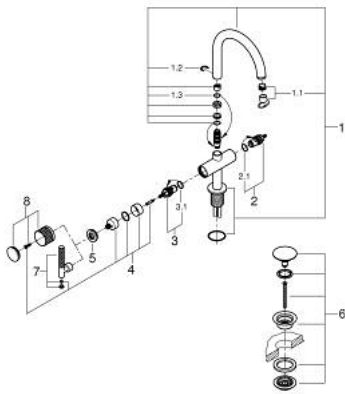

## 21 134 DC0 ATRIO PRIVATE COLLECTION ONE-HOLE BASIN MIXER, 1/2" L-SIZE

### PRODUCT DESCRIPTION

- Colour: Supersteel
- ceramic headparts 1/2", 90°
- GROHE LongLife finish
- GROHE EcoJoy - less water, perfect flow
- maximum flow rate (at 3 bar): 5 l/min
- rapid installation system
- swivel tubular spout with mousseur and stop limiter
- adjustable swivel area 0° / 150° / 360°
- Push-open waste set 1 1/4"
- flexible connection hoses
- for stick handles
- to be combined with stick sets 48 458, 48 459 or 48 646, please order separately

### SPARE PARTS, May 2018 – now

- 1: Spout (Spare part-nr. 101280DC00)
- 1.1: Flow straightener (Spare part-nr. 48408000)
- 1.2: Safety ring (Spare part-nr. 4826600M)
- 1.3: Sealing washer (Spare part-nr. 0128500M)
- 2: Ceramic headpart, 1/2" (Spare part-nr. 45882000)
- 2.1: O-ring Ø 18.2 x Ø 1.7 (Spare part-nr. 0392400M)
- 3: Ceramic headpart, 1/2" (Spare part-nr. 45883000)
- 3.1: O-ring Ø 18.2 x Ø 1.7 (Spare part-nr. 0392400M)
- 4: Handle adaptor (Spare part-nr. 1012789990)
- 5: Decorative ring (Spare part-nr. 101279DC00)
- 6: Waste set with push-open plug (Spare part-nr. 65807DC0)
- 7: Knurled sticks (Spare part-nr. 48646DC0)\*
- 8: Handle (Spare part-nr. 101276DC00)\*