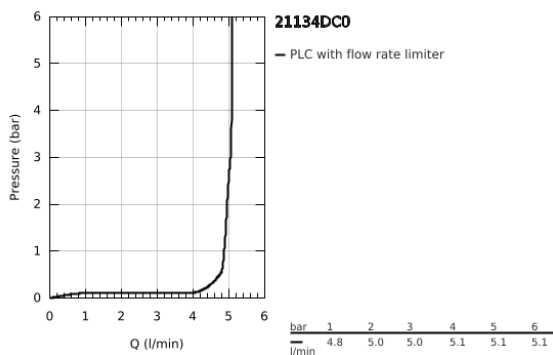

## 21 134 DC0 ATRIO PRIVATE COLLECTION ONE-HOLE BASIN MIXER, 1/2" L-SIZE

### PRODUCT DESCRIPTION

- Colour: Supersteel
- ceramic headparts 1/2", 90°
- GROHE LongLife finish
- GROHE EcoJoy - less water, perfect flow
- maximum flow rate (at 3 bar): 5 l/min
- rapid installation system
- swivel tubular spout with mousseur and stop limiter
- adjustable swivel area 0° / 150° / 360°
- Push-open waste set 1 1/4"
- flexible connection hoses
- for stick handles
- to be combined with stick sets 48 458, 48 459 or 48 646, please order separately

### SPARE PARTS, May 2018 – now

- 1: Spout (Spare part-nr. 101280DC00)
- 1.1: Flow straightener (Spare part-nr. 48408000)
- 1.2: Safety ring (Spare part-nr. 4826600M)
- 1.3: Sealing washer (Spare part-nr. 0128500M)
- 2: Ceramic headpart, 1/2" (Spare part-nr. 45882000)
- 2.1: O-ring Ø 18.2 x Ø 1.7 (Spare part-nr. 0392400M)
- 3: Ceramic headpart, 1/2" (Spare part-nr. 45883000)
- 3.1: O-ring Ø 18.2 x Ø 1.7 (Spare part-nr. 0392400M)
- 4: Handle adaptor (Spare part-nr. 1012789990)
- 5: Decorative ring (Spare part-nr. 101279DC00)
- 6: Waste set with push-open plug (Spare part-nr. 65807DC0)
- 7: Knurled sticks (Spare part-nr. 48646DC0)\*
- 8: Handle (Spare part-nr. 101276DC00)\*