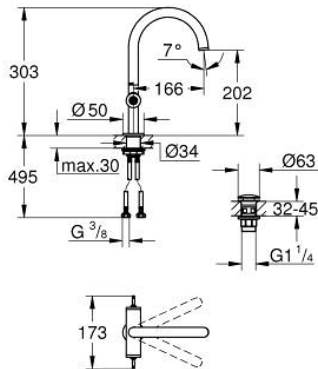

## 21 134 DC0 ATRIO PRIVATE COLLECTION ONE-HOLE BASIN MIXER, 1/2" L-SIZE

### PRODUCT DESCRIPTION

- Colour: Supersteel
- ceramic headparts 1/2", 90°
- GROHE LongLife finish
- GROHE EcoJoy - less water, perfect flow
- maximum flow rate (at 3 bar): 5 l/min
- rapid installation system
- swivel tubular spout with mousseur and stop limiter
- adjustable swivel area 0° / 150° / 360°
- Push-open waste set 1 1/4"
- flexible connection hoses
- for stick handles
- to be combined with stick sets 48 458, 48 459 or 48 646, please order separately

### SPARE PARTS, May 2018 – now

- 1: Spout (Spare part-nr. 101280DC00)
- 1.1: Flow straightener (Spare part-nr. 48408000)
- 1.2: Safety ring (Spare part-nr. 4826600M)
- 1.3: Sealing washer (Spare part-nr. 0128500M)
- 2: Ceramic headpart, 1/2" (Spare part-nr. 45882000)
- 2.1: O-ring Ø 18.2 x Ø 1.7 (Spare part-nr. 0392400M)
- 3: Ceramic headpart, 1/2" (Spare part-nr. 45883000)
- 3.1: O-ring Ø 18.2 x Ø 1.7 (Spare part-nr. 0392400M)
- 4: Handle adaptor (Spare part-nr. 1012789990)
- 5: Decorative ring (Spare part-nr. 101279DC00)
- 6: Waste set with push-open plug (Spare part-nr. 65807DC0)
- 7: Knurled sticks (Spare part-nr. 48646DC0)\*
- 8: Handle (Spare part-nr. 101276DC00)\*