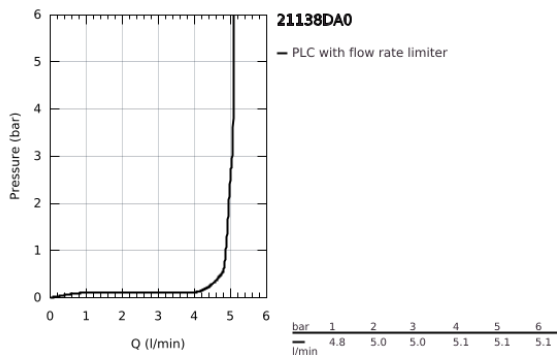

21 138 DA0 **ATRIO PRIVATE COLLECTION ONE-HOLE BASIN MIXER, 1/2" L-SIZE**

**PRODUCT DESCRIPTION**

- Colour: warm sunset
- ceramic headparts 1/2", 90°
- GROHE LongLife finish
- GROHE EcoJoy - less water, perfect flow
- maximum flow rate (at 3 bar): 5 l/min
- rapid installation system
- swivel tubular spout with mousseur and stop limiter
- adjustable swivel area 0° / 150° / 360°
- Push-open waste set 1 1/4"
- flexible connection hoses
- knobs with metal inlay
- can be combined with 48 456 000 or 48 457 000

### SPARE PARTS, May 2018 – now

- 1: Spout (Spare part-nr. 101280DA00)
- 1.1: Flow straightener (Spare part-nr. 48408000)
- 1.2: Safety ring (Spare part-nr. 4826600M)
- 1.3: Sealing washer (Spare part-nr. 0128500M)
- 2: Ceramic headpart, 1/2" (Spare part-nr. 45882000)
- 2.1: O-ring  $\varnothing 18.2 \times \varnothing 1.7$  (Spare part-nr. 0392400M)
- 3: Ceramic headpart, 1/2" (Spare part-nr. 45883000)
- 3.1: O-ring  $\varnothing 18.2 \times \varnothing 1.7$  (Spare part-nr. 0392400M)
- 4: Handle adaptor (Spare part-nr. 1012789990)
- 5: Decorative ring (Spare part-nr. 101279DA00)
- 6: Handle (Spare part-nr. 101276DA00)
- 6.1: Cap (Spare part-nr. 101277DA00)
- 7: Waste set with push-open plug (Spare part-nr. 65807DA0)
- 8: Inlays made from White Attica Caesarstone material (Spare part-nr. 48456000)
- 9: Inlays made from Vanilla Noir Caesarstone material (Spare part-nr. 48457000)