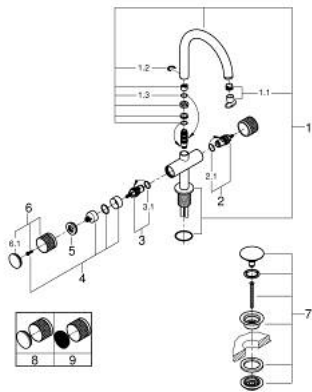

21 138 DA0 **ATRIO PRIVATE COLLECTION ONE-HOLE BASIN MIXER, 1/2" L-SIZE**

**PRODUCT DESCRIPTION**

- Colour: warm sunset
- ceramic headparts 1/2", 90°
- GROHE LongLife finish
- GROHE EcoJoy - less water, perfect flow
- maximum flow rate (at 3 bar): 5 l/min
- rapid installation system
- swivel tubular spout with mousseur and stop limiter
- adjustable swivel area 0° / 150° / 360°
- Push-open waste set 1 1/4"
- flexible connection hoses
- knobs with metal inlay
- can be combined with 48 456 000 or 48 457 000

## 21 138 DA0 ATRIO PRIVATE COLLECTION ONE-HOLE BASIN MIXER, 1/2" L-SIZE

### SPARE PARTS, May 2018 – now

- 1: Spout (Spare part-nr. 101280DA00)
- 1.1: Flow straightener (Spare part-nr. 48408000)
- 1.2: Safety ring (Spare part-nr. 4826600M)
- 1.3: Sealing washer (Spare part-nr. 0128500M)
- 2: Ceramic headpart, 1/2" (Spare part-nr. 45882000)
- 2.1: O-ring  $\varnothing 18.2 \times \varnothing 1.7$  (Spare part-nr. 0392400M)
- 3: Ceramic headpart, 1/2" (Spare part-nr. 45883000)
- 3.1: O-ring  $\varnothing 18.2 \times \varnothing 1.7$  (Spare part-nr. 0392400M)
- 4: Handle adaptor (Spare part-nr. 1012789990)
- 5: Decorative ring (Spare part-nr. 101279DA00)
- 6: Handle (Spare part-nr. 101276DA00)
- 6.1: Cap (Spare part-nr. 101277DA00)
- 7: Waste set with push-open plug (Spare part-nr. 65807DA0)
- 8: Inlays made from White Attica Caesarstone material (Spare part-nr. 48456000)
- 9: Inlays made from Vanilla Noir Caesarstone material (Spare part-nr. 48457000)