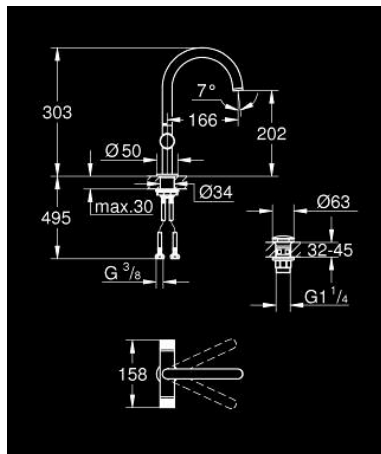

21 138 DA0 **ATRIO PRIVATE COLLECTION ONE-HOLE BASIN MIXER, 1/2" L-SIZE**

**PRODUCT DESCRIPTION**

- Colour: warm sunset
- ceramic headparts 1/2", 90°
- GROHE LongLife finish
- GROHE EcoJoy - less water, perfect flow
- maximum flow rate (at 3 bar): 5 l/min
- rapid installation system
- swivel tubular spout with mousseur and stop limiter
- adjustable swivel area 0° / 150° / 360°
- Push-open waste set 1 1/4"
- flexible connection hoses
- knobs with metal inlay
- can be combined with 48 456 000 or 48 457 000

## 21 138 DA0 ATRIO PRIVATE COLLECTION ONE-HOLE BASIN MIXER, 1/2" L-SIZE

### SPARE PARTS, May 2018 – now

- 1: Spout (Spare part-nr. 101280DA00)
- 1.1: Flow straightener (Spare part-nr. 48408000)
- 1.2: Safety ring (Spare part-nr. 4826600M)
- 1.3: Sealing washer (Spare part-nr. 0128500M)
- 2: Ceramic headpart, 1/2" (Spare part-nr. 45882000)
- 2.1: O-ring  $\varnothing 18.2 \times \varnothing 1.7$  (Spare part-nr. 0392400M)
- 3: Ceramic headpart, 1/2" (Spare part-nr. 45883000)
- 3.1: O-ring  $\varnothing 18.2 \times \varnothing 1.7$  (Spare part-nr. 0392400M)
- 4: Handle adaptor (Spare part-nr. 1012789990)
- 5: Decorative ring (Spare part-nr. 101279DA00)
- 6: Handle (Spare part-nr. 101276DA00)
- 6.1: Cap (Spare part-nr. 101277DA00)
- 7: Waste set with push-open plug (Spare part-nr. 65807DA0)
- 8: Inlays made from White Attica Caesarstone material (Spare part-nr. 48456000)
- 9: Inlays made from Vanilla Noir Caesarstone material (Spare part-nr. 48457000)