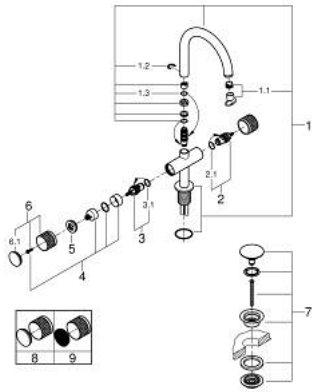

21 138 DC0 ATRIO PRIVATE COLLECTION ONE-HOLE BASIN MIXER, 1/2" L-SIZE

PRODUCT DESCRIPTION

- Colour: Supersteel
- ceramic headparts 1/2", 90°
- GROHE LongLife finish
- GROHE EcoJoy - less water, perfect flow
- maximum flow rate (at 3 bar): 5 l/min
- rapid installation system
- swivel tubular spout with mousseur and stop limiter
- adjustable swivel area 0° / 150° / 360°
- Push-open waste set 1 1/4"
- flexible connection hoses
- knobs with metal inlay
- can be combined with 48 456 000 or 48 457 000

21 138 DC0 ATRIO PRIVATE COLLECTION ONE-HOLE BASIN MIXER, 1/2" L-SIZE

SPARE PARTS, May 2018 – now

- 1: Spout (Spare part-nr. 101280DC00)
 - 1.1: Flow straightener (Spare part-nr. 48408000)
 - 1.2: Safety ring (Spare part-nr. 4826600M)
 - 1.3: Sealing washer (Spare part-nr. 0128500M)
 - 2: Ceramic headpart, 1/2" (Spare part-nr. 45882000)
 - 2.1: O-ring Ø 18.2 x Ø 1.7 (Spare part-nr. 0392400M)
 - 3: Ceramic headpart, 1/2" (Spare part-nr. 45883000)
 - 3.1: O-ring Ø 18.2 x Ø 1.7 (Spare part-nr. 0392400M)
 - 4: Handle adaptor (Spare part-nr. 1012789990)
 - 5: Decorative ring (Spare part-nr. 101279DC00)
 - 6: Handle (Spare part-nr. 101276DC00)
 - 6.1: Cap (Spare part-nr. 101277DC00)
 - 7: Waste set with push-open plug (Spare part-nr. 65807DC0)
 - 8: Inlays made from White Attica Caesarstone material (Spare part-nr. 4845600)*
 - 9: Inlays made from Vanilla Noir Caesarstone material (Spare part-nr. 4845700)*
- * Optional accessories