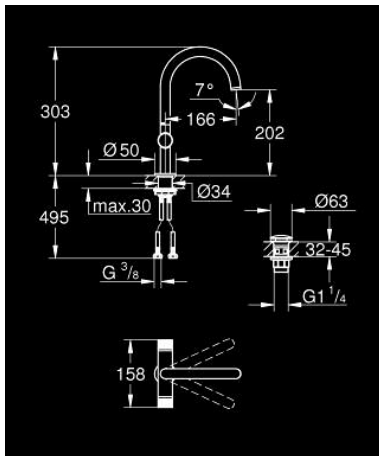

21 138 DC0 ATRIO PRIVATE COLLECTION ONE-HOLE BASIN MIXER, 1/2" L-SIZE

PRODUCT DESCRIPTION

- Colour: Supersteel
- ceramic headparts 1/2", 90°
- GROHE LongLife finish
- GROHE EcoJoy - less water, perfect flow
- maximum flow rate (at 3 bar): 5 l/min
- rapid installation system
- swivel tubular spout with mousseur and stop limiter
- adjustable swivel area 0° / 150° / 360°
- Push-open waste set 1 1/4"
- flexible connection hoses
- knobs with metal inlay
- can be combined with 48 456 000 or 48 457 000

21 138 DC0 ATRIO PRIVATE COLLECTION ONE-HOLE BASIN MIXER, 1/2" L-SIZE

SPARE PARTS, May 2018 – now

- 1: Spout (Spare part-nr. 101280DC00)
 - 1.1: Flow straightener (Spare part-nr. 48408000)
 - 1.2: Safety ring (Spare part-nr. 4826600M)
 - 1.3: Sealing washer (Spare part-nr. 0128500M)
 - 2: Ceramic headpart, 1/2" (Spare part-nr. 45882000)
 - 2.1: O-ring Ø 18.2 x Ø 1.7 (Spare part-nr. 0392400M)
 - 3: Ceramic headpart, 1/2" (Spare part-nr. 45883000)
 - 3.1: O-ring Ø 18.2 x Ø 1.7 (Spare part-nr. 0392400M)
 - 4: Handle adaptor (Spare part-nr. 1012789990)
 - 5: Decorative ring (Spare part-nr. 101279DC00)
 - 6: Handle (Spare part-nr. 101276DC00)
 - 6.1: Cap (Spare part-nr. 101277DC00)
 - 7: Waste set with push-open plug (Spare part-nr. 65807DC0)
 - 8: Inlays made from White Attica Caesarstone material (Spare part-nr. 4845600)*
 - 9: Inlays made from Vanilla Noir Caesarstone material (Spare part-nr. 4845700)*
- * Optional accessories