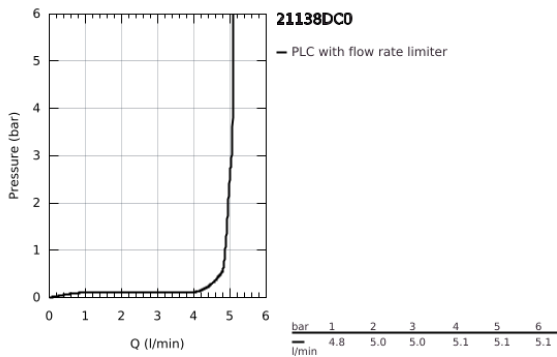

21 138 DC0 ATRIO PRIVATE COLLECTION ONE-HOLE BASIN MIXER, 1/2" L-SIZE

PRODUCT DESCRIPTION

- Colour: Supersteel
- ceramic headparts 1/2", 90°
- GROHE LongLife finish
- GROHE EcoJoy - less water, perfect flow
- maximum flow rate (at 3 bar): 5 l/min
- rapid installation system
- swivel tubular spout with mousseur and stop limiter
- adjustable swivel area 0° / 150° / 360°
- Push-open waste set 1 1/4"
- flexible connection hoses
- knobs with metal inlay
- can be combined with 48 456 000 or 48 457 000

21 138 DC0 ATRIO PRIVATE COLLECTION ONE-HOLE BASIN MIXER, 1/2" L-SIZE

SPARE PARTS, May 2018 – now

- 1: Spout (Spare part-nr. 101280DC00)
 - 1.1: Flow straightener (Spare part-nr. 48408000)
 - 1.2: Safety ring (Spare part-nr. 4826600M)
 - 1.3: Sealing washer (Spare part-nr. 0128500M)
 - 2: Ceramic headpart, 1/2" (Spare part-nr. 45882000)
 - 2.1: O-ring Ø 18.2 x Ø 1.7 (Spare part-nr. 0392400M)
 - 3: Ceramic headpart, 1/2" (Spare part-nr. 45883000)
 - 3.1: O-ring Ø 18.2 x Ø 1.7 (Spare part-nr. 0392400M)
 - 4: Handle adaptor (Spare part-nr. 1012789990)
 - 5: Decorative ring (Spare part-nr. 101279DC00)
 - 6: Handle (Spare part-nr. 101276DC00)
 - 6.1: Cap (Spare part-nr. 101277DC00)
 - 7: Waste set with push-open plug (Spare part-nr. 65807DC0)
 - 8: Inlays made from White Attica Caesarstone material (Spare part-nr. 4845600)*
 - 9: Inlays made from Vanilla Noir Caesarstone material (Spare part-nr. 4845700)*
- * Optional accessories