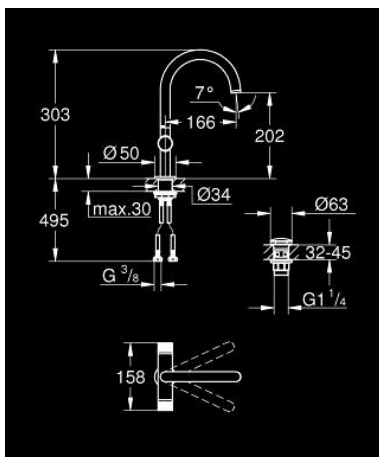

21 138 DL0 **ATRIO PRIVATE COLLECTION ONE-HOLE BASIN MIXER, 1/2" L-SIZE**

PRODUCT DESCRIPTION

- Colour: brushed warm sunset
- ceramic headparts 1/2", 90°
- GROHE LongLife finish
- GROHE EcoJoy - less water, perfect flow
- maximum flow rate (at 3 bar): 5 l/min
- rapid installation system
- swivel tubular spout with mousseur and stop limiter
- adjustable swivel area 0° / 150° / 360°
- Push-open waste set 1 1/4"
- flexible connection hoses
- knobs with metal inlay
- can be combined with 48 456 000 or 48 457 000

21 138 DL0 ATRIO PRIVATE COLLECTION ONE-HOLE BASIN MIXER, 1/2" L-SIZE

SPARE PARTS, May 2018 – now

- 1: Spout (Spare part-nr. 101280DL00)
- 1.1: Flow straightener (Spare part-nr. 48408000)
- 1.2: Safety ring (Spare part-nr. 4826600M)
- 1.3: Sealing washer (Spare part-nr. 0128500M)
- 2: Ceramic headpart, 1/2" (Spare part-nr. 45882000)
- 2.1: O-ring Ø 18.2 x Ø 1.7 (Spare part-nr. 0392400M)
- 3: Ceramic headpart, 1/2" (Spare part-nr. 45883000)
- 3.1: O-ring Ø 18.2 x Ø 1.7 (Spare part-nr. 0392400M)
- 4: Handle adaptor (Spare part-nr. 1012789990)
- 5: Decorative ring (Spare part-nr. 101279DL00)
- 6: Handle (Spare part-nr. 101276DL00)
- 6.1: Cap (Spare part-nr. 101277DL00)
- 7: Waste set with push-open plug (Spare part-nr. 65807DL0)
- 8: Inlays made from White Attica Caesarstone material (Spare part-nr. 4845600)*
- 9: Inlays made from Vanilla Noir Caesarstone material (Spare part-nr. 4845700)*