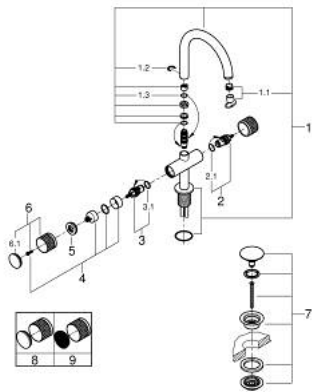

21 138 DL0 **ATRIO PRIVATE COLLECTION ONE-HOLE BASIN MIXER, 1/2" L-SIZE**

PRODUCT DESCRIPTION

- Colour: brushed warm sunset
- ceramic headparts 1/2", 90°
- GROHE LongLife finish
- GROHE EcoJoy - less water, perfect flow
- maximum flow rate (at 3 bar): 5 l/min
- rapid installation system
- swivel tubular spout with mousseur and stop limiter
- adjustable swivel area 0° / 150° / 360°
- Push-open waste set 1 1/4"
- flexible connection hoses
- knobs with metal inlay
- can be combined with 48 456 000 or 48 457 000

21 138 DL0 ATRIO PRIVATE COLLECTION ONE-HOLE BASIN MIXER, 1/2" L-SIZE

SPARE PARTS, May 2018 – now

- 1: Spout (Spare part-nr. 101280DL00)
- 1.1: Flow straightener (Spare part-nr. 48408000)
- 1.2: Safety ring (Spare part-nr. 4826600M)
- 1.3: Sealing washer (Spare part-nr. 0128500M)
- 2: Ceramic headpart, 1/2" (Spare part-nr. 45882000)
- 2.1: O-ring Ø 18.2 x Ø 1.7 (Spare part-nr. 0392400M)
- 3: Ceramic headpart, 1/2" (Spare part-nr. 45883000)
- 3.1: O-ring Ø 18.2 x Ø 1.7 (Spare part-nr. 0392400M)
- 4: Handle adaptor (Spare part-nr. 1012789990)
- 5: Decorative ring (Spare part-nr. 101279DL00)
- 6: Handle (Spare part-nr. 101276DL00)
- 6.1: Cap (Spare part-nr. 101277DL00)
- 7: Waste set with push-open plug (Spare part-nr. 65807DL0)
- 8: Inlays made from White Attica Caesarstone material (Spare part-nr. 4845600)*
- 9: Inlays made from Vanilla Noir Caesarstone material (Spare part-nr. 4845700)*