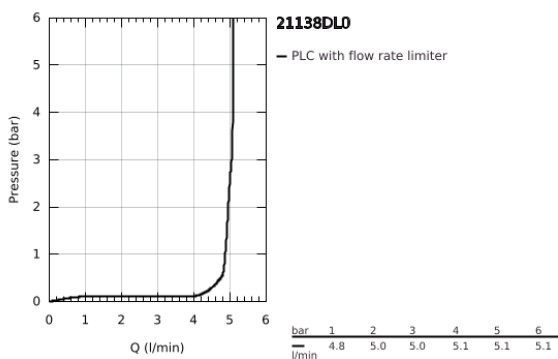

21 138 DL0 **ATRIO PRIVATE COLLECTION ONE-HOLE BASIN MIXER, 1/2" L-SIZE**

PRODUCT DESCRIPTION

- Colour: brushed warm sunset
- ceramic headparts 1/2", 90°
- GROHE LongLife finish
- GROHE EcoJoy - less water, perfect flow
- maximum flow rate (at 3 bar): 5 l/min
- rapid installation system
- swivel tubular spout with mousseur and stop limiter
- adjustable swivel area 0° / 150° / 360°
- Push-open waste set 1 1/4"
- flexible connection hoses
- knobs with metal inlay
- can be combined with 48 456 000 or 48 457 000

21 138 DL0 ATRIO PRIVATE COLLECTION ONE-HOLE BASIN MIXER, 1/2" L-SIZE

SPARE PARTS, May 2018 – now

- 1: Spout (Spare part-nr. 101280DL00)
- 1.1: Flow straightener (Spare part-nr. 48408000)
- 1.2: Safety ring (Spare part-nr. 4826600M)
- 1.3: Sealing washer (Spare part-nr. 0128500M)
- 2: Ceramic headpart, 1/2" (Spare part-nr. 45882000)
- 2.1: O-ring Ø 18.2 x Ø 1.7 (Spare part-nr. 0392400M)
- 3: Ceramic headpart, 1/2" (Spare part-nr. 45883000)
- 3.1: O-ring Ø 18.2 x Ø 1.7 (Spare part-nr. 0392400M)
- 4: Handle adaptor (Spare part-nr. 1012789990)
- 5: Decorative ring (Spare part-nr. 101279DL00)
- 6: Handle (Spare part-nr. 101276DL00)
- 6.1: Cap (Spare part-nr. 101277DL00)
- 7: Waste set with push-open plug (Spare part-nr. 65807DL0)
- 8: Inlays made from White Attica Caesarstone material (Spare part-nr. 4845600)*
- 9: Inlays made from Vanilla Noir Caesarstone material (Spare part-nr. 4845700)*