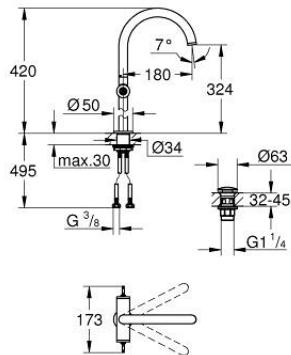

## 21 140 DA0 ATRIO PRIVATE COLLECTION ONE-HOLE BASIN MIXER, 1/2" XL-SIZE

### PRODUCT DESCRIPTION

- Colour: warm sunset
- for free-standing basins
- ceramic headparts 1/2", 90°
- GROHE LongLife finish
- GROHE EcoJoy - less water, perfect flow
- maximum flow rate (at 3 bar): 5 l/min
- rapid installation system
- swivel tubular spout with mousseur and stop limiter
- adjustable swivel area 0° / 150° / 360°
- Push-open waste set 1 1/4"
- flexible connection hoses
- for stick handles
- to be combined with stick sets 48 458, 48 459 or 48 646, please order separately

### SPARE PARTS, May 2018 – now

- 1: Spout (Spare part-nr. 101281DA00)
- 1.1: Flow straightener (Spare part-nr. 48408000)
- 1.2: Safety ring (Spare part-nr. 4826600M)
- 1.3: Sealing washer (Spare part-nr. 0128500M)
- 2: Ceramic headpart, 1/2" (Spare part-nr. 45882000)
- 2.1: O-ring  $\varnothing$  18.2 x  $\varnothing$  1.7 (Spare part-nr. 0392400M)
- 3: Ceramic headpart, 1/2" (Spare part-nr. 45883000)
- 3.1: O-ring  $\varnothing$  18.2 x  $\varnothing$  1.7 (Spare part-nr. 0392400M)
- 4: Handle adaptor (Spare part-nr. 1012789990)
- 5: Decorative ring (Spare part-nr. 101279DA00)
- 6: Waste set with push-open plug (Spare part-nr. 65807DA0)
- 7: Handle (Spare part-nr. 101276DA00)\*
- 8: Knurled sticks (Spare part-nr. 48646DA0)\*