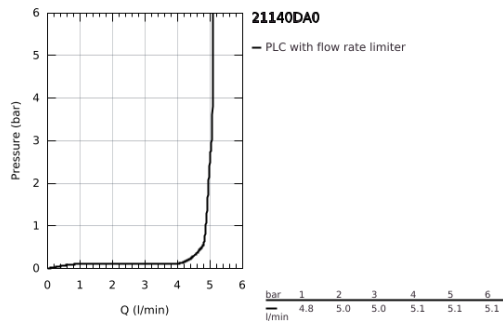

## 21 140 DA0 ATRIO PRIVATE COLLECTION ONE-HOLE BASIN MIXER, 1/2" XL-SIZE

### PRODUCT DESCRIPTION

- Colour: warm sunset
- for free-standing basins
- ceramic headparts 1/2", 90°
- GROHE LongLife finish
- GROHE EcoJoy - less water, perfect flow
- maximum flow rate (at 3 bar): 5 l/min
- rapid installation system
- swivel tubular spout with mousseur and stop limiter
- adjustable swivel area 0° / 150° / 360°
- Push-open waste set 1 1/4"
- flexible connection hoses
- for stick handles
- to be combined with stick sets 48 458, 48 459 or 48 646, please order separately

### SPARE PARTS, May 2018 – now

- 1: Spout (Spare part-nr. 101281DA00)
- 1.1: Flow straightener (Spare part-nr. 48408000)
- 1.2: Safety ring (Spare part-nr. 4826600M)
- 1.3: Sealing washer (Spare part-nr. 0128500M)
- 2: Ceramic headpart, 1/2" (Spare part-nr. 45882000)
- 2.1: O-ring  $\varnothing$  18.2 x  $\varnothing$  1.7 (Spare part-nr. 0392400M)
- 3: Ceramic headpart, 1/2" (Spare part-nr. 45883000)
- 3.1: O-ring  $\varnothing$  18.2 x  $\varnothing$  1.7 (Spare part-nr. 0392400M)
- 4: Handle adaptor (Spare part-nr. 1012789990)
- 5: Decorative ring (Spare part-nr. 101279DA00)
- 6: Waste set with push-open plug (Spare part-nr. 65807DA0)
- 7: Handle (Spare part-nr. 101276DA00)\*
- 8: Knurled sticks (Spare part-nr. 48646DA0)\*