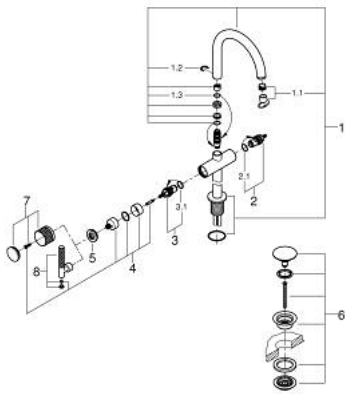

## 21 140 DA0 ATRIO PRIVATE COLLECTION ONE-HOLE BASIN MIXER, 1/2" XL-SIZE

### PRODUCT DESCRIPTION

- Colour: warm sunset
- for free-standing basins
- ceramic headparts 1/2", 90°
- GROHE LongLife finish
- GROHE EcoJoy - less water, perfect flow
- maximum flow rate (at 3 bar): 5 l/min
- rapid installation system
- swivel tubular spout with mousseur and stop limiter
- adjustable swivel area 0° / 150° / 360°
- Push-open waste set 1 1/4"
- flexible connection hoses
- for stick handles
- to be combined with stick sets 48 458, 48 459 or 48 646, please order separately

### SPARE PARTS, May 2018 – now

- 1: Spout (Spare part-nr. 101281DA00)
- 1.1: Flow straightener (Spare part-nr. 48408000)
- 1.2: Safety ring (Spare part-nr. 4826600M)
- 1.3: Sealing washer (Spare part-nr. 0128500M)
- 2: Ceramic headpart, 1/2" (Spare part-nr. 45882000)
- 2.1: O-ring  $\varnothing$  18.2 x  $\varnothing$  1.7 (Spare part-nr. 0392400M)
- 3: Ceramic headpart, 1/2" (Spare part-nr. 45883000)
- 3.1: O-ring  $\varnothing$  18.2 x  $\varnothing$  1.7 (Spare part-nr. 0392400M)
- 4: Handle adaptor (Spare part-nr. 1012789990)
- 5: Decorative ring (Spare part-nr. 101279DA00)
- 6: Waste set with push-open plug (Spare part-nr. 65807DA0)
- 7: Handle (Spare part-nr. 101276DA00)\*
- 8: Knurled sticks (Spare part-nr. 48646DA0)\*