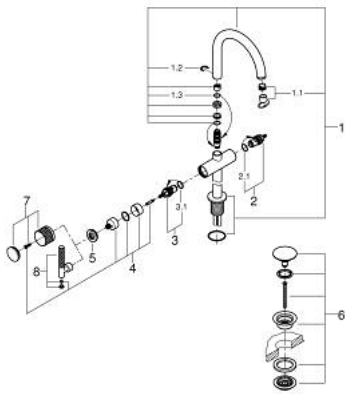

21 140 DC0 ATRIO PRIVATE COLLECTION ONE-HOLE BASIN MIXER, 1/2" XL-SIZE

PRODUCT DESCRIPTION

- Colour: Supersteel
- for free-standing basins
- ceramic headparts 1/2", 90°
- GROHE LongLife finish
- GROHE EcoJoy - less water, perfect flow
- maximum flow rate (at 3 bar): 5 l/min
- rapid installation system
- swivel tubular spout with mousseur and stop limiter
- adjustable swivel area 0° / 150° / 360°
- Push-open waste set 1 1/4"
- flexible connection hoses
- for stick handles
- to be combined with stick sets 48 458, 48 459 or 48 646, please order separately

21 140 DC0 ATRIO PRIVATE COLLECTION ONE-HOLE BASIN MIXER, 1/2" XL-SIZE

SPARE PARTS, May 2018 – now

- 1: Spout (Spare part-nr. 101281DC00)
- 1.1: Flow straightener (Spare part-nr. 48408000)
- 1.2: Safety ring (Spare part-nr. 4826600M)
- 1.3: Sealing washer (Spare part-nr. 0128500M)
- 2: Ceramic headpart, 1/2" (Spare part-nr. 45882000)
- 2.1: O-ring \varnothing 18.2 x \varnothing 1.7 (Spare part-nr. 0392400M)
- 3: Ceramic headpart, 1/2" (Spare part-nr. 45883000)
- 3.1: O-ring \varnothing 18.2 x \varnothing 1.7 (Spare part-nr. 0392400M)
- 4: Handle adaptor (Spare part-nr. 1012789990)
- 5: Decorative ring (Spare part-nr. 101279DC00)
- 6: Waste set with push-open plug (Spare part-nr. 65807DC0)
- 7: Handle (Spare part-nr. 101276DC00)*
- 8: Knurled sticks (Spare part-nr. 48646DC0)*