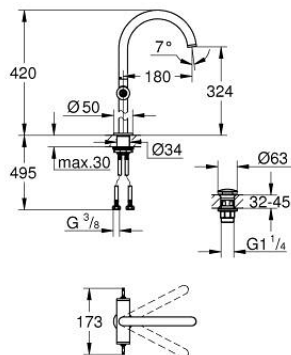

21 140 DC0 ATRIO PRIVATE COLLECTION ONE-HOLE BASIN MIXER, 1/2" XL-SIZE

PRODUCT DESCRIPTION

- Colour: Supersteel
- for free-standing basins
- ceramic headparts 1/2", 90°
- GROHE LongLife finish
- GROHE EcoJoy - less water, perfect flow
- maximum flow rate (at 3 bar): 5 l/min
- rapid installation system
- swivel tubular spout with mousseur and stop limiter
- adjustable swivel area 0° / 150° / 360°
- Push-open waste set 1 1/4"
- flexible connection hoses
- for stick handles
- to be combined with stick sets 48 458, 48 459 or 48 646, please order separately

21 140 DC0 ATRIO PRIVATE COLLECTION ONE-HOLE BASIN MIXER, 1/2" XL-SIZE

SPARE PARTS, May 2018 – now

- 1: Spout (Spare part-nr. 101281DC00)
- 1.1: Flow straightener (Spare part-nr. 48408000)
- 1.2: Safety ring (Spare part-nr. 4826600M)
- 1.3: Sealing washer (Spare part-nr. 0128500M)
- 2: Ceramic headpart, 1/2" (Spare part-nr. 45882000)
- 2.1: O-ring \varnothing 18.2 x \varnothing 1.7 (Spare part-nr. 0392400M)
- 3: Ceramic headpart, 1/2" (Spare part-nr. 45883000)
- 3.1: O-ring \varnothing 18.2 x \varnothing 1.7 (Spare part-nr. 0392400M)
- 4: Handle adaptor (Spare part-nr. 1012789990)
- 5: Decorative ring (Spare part-nr. 101279DC00)
- 6: Waste set with push-open plug (Spare part-nr. 65807DC0)
- 7: Handle (Spare part-nr. 101276DC00)*
- 8: Knurled sticks (Spare part-nr. 48646DC0)*