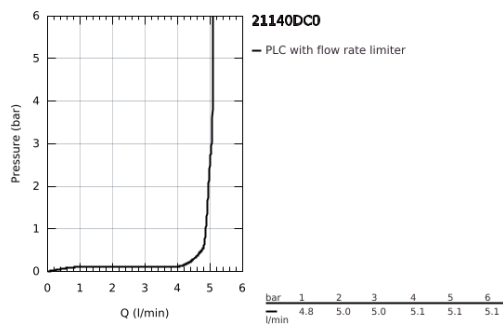

21 140 DC0 ATRIO PRIVATE COLLECTION ONE-HOLE BASIN MIXER, 1/2" XL-SIZE

PRODUCT DESCRIPTION

- Colour: Supersteel
- for free-standing basins
- ceramic headparts 1/2", 90°
- GROHE LongLife finish
- GROHE EcoJoy - less water, perfect flow
- maximum flow rate (at 3 bar): 5 l/min
- rapid installation system
- swivel tubular spout with mousseur and stop limiter
- adjustable swivel area 0° / 150° / 360°
- Push-open waste set 1 1/4"
- flexible connection hoses
- for stick handles
- to be combined with stick sets 48 458, 48 459 or 48 646, please order separately

21 140 DC0 ATRIO PRIVATE COLLECTION ONE-HOLE BASIN MIXER, 1/2" XL-SIZE

SPARE PARTS, May 2018 – now

- 1: Spout (Spare part-nr. 101281DC00)
- 1.1: Flow straightener (Spare part-nr. 48408000)
- 1.2: Safety ring (Spare part-nr. 4826600M)
- 1.3: Sealing washer (Spare part-nr. 0128500M)
- 2: Ceramic headpart, 1/2" (Spare part-nr. 45882000)
- 2.1: O-ring \varnothing 18.2 x \varnothing 1.7 (Spare part-nr. 0392400M)
- 3: Ceramic headpart, 1/2" (Spare part-nr. 45883000)
- 3.1: O-ring \varnothing 18.2 x \varnothing 1.7 (Spare part-nr. 0392400M)
- 4: Handle adaptor (Spare part-nr. 1012789990)
- 5: Decorative ring (Spare part-nr. 101279DC00)
- 6: Waste set with push-open plug (Spare part-nr. 65807DC0)
- 7: Handle (Spare part-nr. 101276DC00)*
- 8: Knurled sticks (Spare part-nr. 48646DC0)*