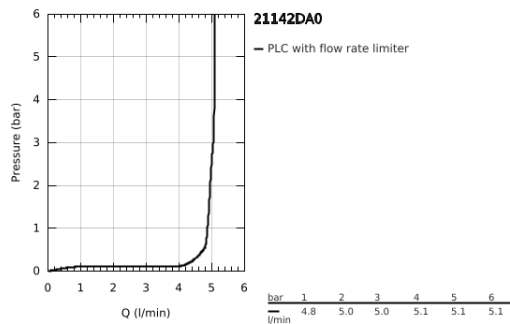

21 142 DA0 ATRIO PRIVATE COLLECTION ONE-HOLE BASIN MIXER, 1/2" XL-SIZE

PRODUCT DESCRIPTION

- Colour: warm sunset
- for free-standing basins
- ceramic headparts 1/2", 90°
- GROHE LongLife finish
- GROHE EcoJoy - less water, perfect flow
- maximum flow rate (at 3 bar): 5 l/min
- rapid installation system
- swivel tubular spout with mousseur and stop limiter
- adjustable swivel area 0° / 150° / 360°
- Push-open waste set 1 1/4"
- flexible connection hoses
- knobs with metal inlay
- can be combined with 48 456 000 or 48 457 000

21 142 DA0 ATRIO PRIVATE COLLECTION ONE-HOLE BASIN MIXER, 1/2" XL-SIZE

SPARE PARTS, May 2018 – now

- 1: Spout (Spare part-nr. 101281DA00)
 - 1.1: Flow straightener (Spare part-nr. 48408000)
 - 1.2: Safety ring (Spare part-nr. 4826600M)
 - 1.3: Sealing washer (Spare part-nr. 0128500M)
 - 2: Ceramic headpart, 1/2" (Spare part-nr. 45882000)
 - 2.1: O-ring \varnothing 18.2 x \varnothing 1.7 (Spare part-nr. 0392400M)
 - 3: Ceramic headpart, 1/2" (Spare part-nr. 45883000)
 - 3.1: O-ring \varnothing 18.2 x \varnothing 1.7 (Spare part-nr. 0392400M)
 - 4: Handle adaptor (Spare part-nr. 1012789990)
 - 5: Decorative ring (Spare part-nr. 101279DA00)
 - 6: Handle (Spare part-nr. 101276DA00)
 - 6.1: Cap (Spare part-nr. 101277DA00)
 - 7: Waste set with push-open plug (Spare part-nr. 65807DA0)
 - 8: Inlays made from White Attica Caesarstone material (Spare part-nr. 4845600)*
 - 9: Inlays made from Vanilla Noir Caesarstone material (Spare part-nr. 4845700)*
- * Optional accessories