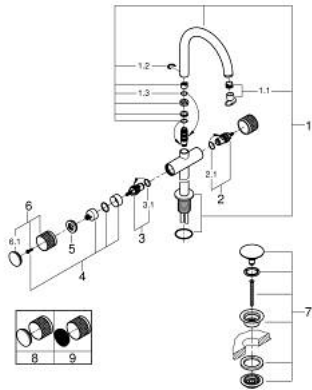

21 142 DA0 ATRIO PRIVATE COLLECTION ONE-HOLE BASIN MIXER, 1/2" XL-SIZE

PRODUCT DESCRIPTION

- Colour: warm sunset
- for free-standing basins
- ceramic headparts 1/2", 90°
- GROHE LongLife finish
- GROHE EcoJoy - less water, perfect flow
- maximum flow rate (at 3 bar): 5 l/min
- rapid installation system
- swivel tubular spout with mousseur and stop limiter
- adjustable swivel area 0° / 150° / 360°
- Push-open waste set 1 1/4"
- flexible connection hoses
- knobs with metal inlay
- can be combined with 48 456 000 or 48 457 000

21 142 DA0 ATRIO PRIVATE COLLECTION ONE-HOLE BASIN MIXER, 1/2" XL-SIZE

SPARE PARTS, May 2018 – now

- 1: Spout (Spare part-nr. 101281DA00)
 - 1.1: Flow straightener (Spare part-nr. 48408000)
 - 1.2: Safety ring (Spare part-nr. 4826600M)
 - 1.3: Sealing washer (Spare part-nr. 0128500M)
 - 2: Ceramic headpart, 1/2" (Spare part-nr. 45882000)
 - 2.1: O-ring \varnothing 18.2 x \varnothing 1.7 (Spare part-nr. 0392400M)
 - 3: Ceramic headpart, 1/2" (Spare part-nr. 45883000)
 - 3.1: O-ring \varnothing 18.2 x \varnothing 1.7 (Spare part-nr. 0392400M)
 - 4: Handle adaptor (Spare part-nr. 1012789990)
 - 5: Decorative ring (Spare part-nr. 101279DA00)
 - 6: Handle (Spare part-nr. 101276DA00)
 - 6.1: Cap (Spare part-nr. 101277DA00)
 - 7: Waste set with push-open plug (Spare part-nr. 65807DA0)
 - 8: Inlays made from White Attica Caesarstone material (Spare part-nr. 4845600)*
 - 9: Inlays made from Vanilla Noir Caesarstone material (Spare part-nr. 4845700)*
- * Optional accessories