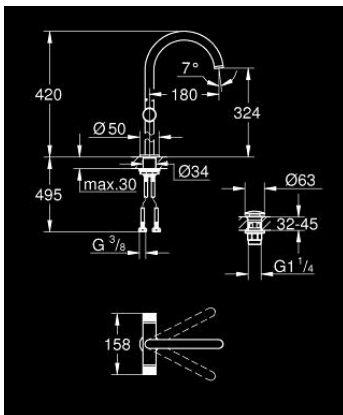

21 142 DA0 ATRIO PRIVATE COLLECTION ONE-HOLE BASIN MIXER, 1/2" XL-SIZE

PRODUCT DESCRIPTION

- Colour: warm sunset
- for free-standing basins
- ceramic headparts 1/2", 90°
- GROHE LongLife finish
- GROHE EcoJoy - less water, perfect flow
- maximum flow rate (at 3 bar): 5 l/min
- rapid installation system
- swivel tubular spout with mousseur and stop limiter
- adjustable swivel area 0° / 150° / 360°
- Push-open waste set 1 1/4"
- flexible connection hoses
- knobs with metal inlay
- can be combined with 48 456 000 or 48 457 000

21 142 DA0 ATRIO PRIVATE COLLECTION ONE-HOLE BASIN MIXER, 1/2" XL-SIZE

SPARE PARTS, May 2018 – now

- 1: Spout (Spare part-nr. 101281DA00)
 - 1.1: Flow straightener (Spare part-nr. 48408000)
 - 1.2: Safety ring (Spare part-nr. 4826600M)
 - 1.3: Sealing washer (Spare part-nr. 0128500M)
 - 2: Ceramic headpart, 1/2" (Spare part-nr. 45882000)
 - 2.1: O-ring \varnothing 18.2 x \varnothing 1.7 (Spare part-nr. 0392400M)
 - 3: Ceramic headpart, 1/2" (Spare part-nr. 45883000)
 - 3.1: O-ring \varnothing 18.2 x \varnothing 1.7 (Spare part-nr. 0392400M)
 - 4: Handle adaptor (Spare part-nr. 1012789990)
 - 5: Decorative ring (Spare part-nr. 101279DA00)
 - 6: Handle (Spare part-nr. 101276DA00)
 - 6.1: Cap (Spare part-nr. 101277DA00)
 - 7: Waste set with push-open plug (Spare part-nr. 65807DA0)
 - 8: Inlays made from White Attica Caesarstone material (Spare part-nr. 4845600)*
 - 9: Inlays made from Vanilla Noir Caesarstone material (Spare part-nr. 4845700)*
- * Optional accessories