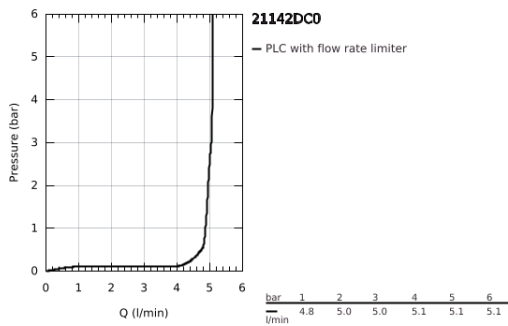

21 142 DC0 **ATRIO PRIVATE COLLECTION ONE-HOLE BASIN MIXER, 1/2" XL-SIZE**

PRODUCT DESCRIPTION

- Colour: Supersteel
- for free-standing basins
- ceramic headparts 1/2", 90°
- GROHE LongLife finish
- GROHE EcoJoy - less water, perfect flow
- maximum flow rate (at 3 bar): 5 l/min
- rapid installation system
- swivel tubular spout with mousseur and stop limiter
- adjustable swivel area 0° / 150° / 360°
- Push-open waste set 1 1/4"
- flexible connection hoses
- knobs with metal inlay
- can be combined with 48 456 000 or 48 457 000

21 142 DC0 ATRIO PRIVATE COLLECTION ONE-HOLE BASIN MIXER, 1/2" XL-SIZE

SPARE PARTS, May 2018 – now

- 1: Spout (Spare part-nr. 101281DC00)
- 1.1: Flow straightener (Spare part-nr. 48408000)
- 1.2: Safety ring (Spare part-nr. 4826600M)
- 1.3: Sealing washer (Spare part-nr. 0128500M)
- 2: Ceramic headpart, 1/2" (Spare part-nr. 45882000)
- 2.1: O-ring Ø 18.2 x Ø 1.7 (Spare part-nr. 0392400M)
- 3: Ceramic headpart, 1/2" (Spare part-nr. 45883000)
- 3.1: O-ring Ø 18.2 x Ø 1.7 (Spare part-nr. 0392400M)
- 4: Handle adaptor (Spare part-nr. 1012789990)
- 5: Decorative ring (Spare part-nr. 101279DC00)
- 6: Handle (Spare part-nr. 101276DC00)
- 6.1: Cap (Spare part-nr. 101277DC00)
- 7: Waste set with push-open plug (Spare part-nr. 65807DC0)
- 8: Inlays made from White Attica Caesarstone material (Spare part-nr. 4845600)*
- 9: Inlays made from Vanilla Noir Caesarstone material (Spare part-nr. 4845700)*
- * Optional accessories