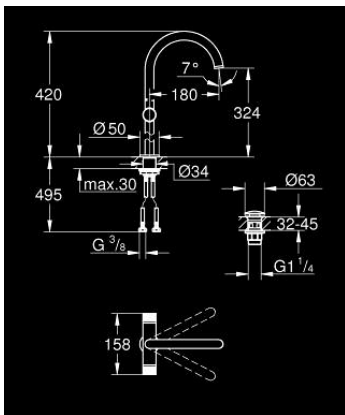

21 142 DC0 **ATRIO PRIVATE COLLECTION ONE-HOLE BASIN MIXER, 1/2" XL-SIZE**

PRODUCT DESCRIPTION

- Colour: Supersteel
- for free-standing basins
- ceramic headparts 1/2", 90°
- GROHE LongLife finish
- GROHE EcoJoy - less water, perfect flow
- maximum flow rate (at 3 bar): 5 l/min
- rapid installation system
- swivel tubular spout with mousseur and stop limiter
- adjustable swivel area 0° / 150° / 360°
- Push-open waste set 1 1/4"
- flexible connection hoses
- knobs with metal inlay
- can be combined with 48 456 000 or 48 457 000

21 142 DC0 ATRIO PRIVATE COLLECTION ONE-HOLE BASIN MIXER, 1/2" XL-SIZE

SPARE PARTS, May 2018 – now

- 1: Spout (Spare part-nr. 101281DC00)
- 1.1: Flow straightener (Spare part-nr. 48408000)
- 1.2: Safety ring (Spare part-nr. 4826600M)
- 1.3: Sealing washer (Spare part-nr. 0128500M)
- 2: Ceramic headpart, 1/2" (Spare part-nr. 45882000)
- 2.1: O-ring Ø 18.2 x Ø 1.7 (Spare part-nr. 0392400M)
- 3: Ceramic headpart, 1/2" (Spare part-nr. 45883000)
- 3.1: O-ring Ø 18.2 x Ø 1.7 (Spare part-nr. 0392400M)
- 4: Handle adaptor (Spare part-nr. 1012789990)
- 5: Decorative ring (Spare part-nr. 101279DC00)
- 6: Handle (Spare part-nr. 101276DC00)
- 6.1: Cap (Spare part-nr. 101277DC00)
- 7: Waste set with push-open plug (Spare part-nr. 65807DC0)
- 8: Inlays made from White Attica Caesarstone material (Spare part-nr. 4845600)*
- 9: Inlays made from Vanilla Noir Caesarstone material (Spare part-nr. 4845700)*
- * Optional accessories