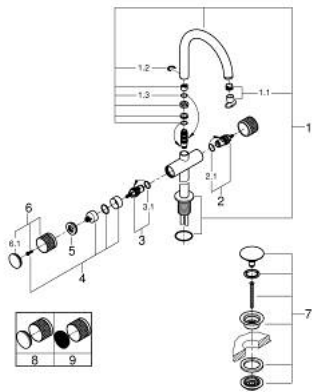

21 142 DC0 **ATRIO PRIVATE COLLECTION ONE-HOLE BASIN MIXER, 1/2" XL-SIZE**

PRODUCT DESCRIPTION

- Colour: Supersteel
- for free-standing basins
- ceramic headparts 1/2", 90°
- GROHE LongLife finish
- GROHE EcoJoy - less water, perfect flow
- maximum flow rate (at 3 bar): 5 l/min
- rapid installation system
- swivel tubular spout with mousseur and stop limiter
- adjustable swivel area 0° / 150° / 360°
- Push-open waste set 1 1/4"
- flexible connection hoses
- knobs with metal inlay
- can be combined with 48 456 000 or 48 457 000

21 142 DC0 ATRIO PRIVATE COLLECTION ONE-HOLE BASIN MIXER, 1/2" XL-SIZE

SPARE PARTS, May 2018 – now

- 1: Spout (Spare part-nr. 101281DC00)
- 1.1: Flow straightener (Spare part-nr. 48408000)
- 1.2: Safety ring (Spare part-nr. 4826600M)
- 1.3: Sealing washer (Spare part-nr. 0128500M)
- 2: Ceramic headpart, 1/2" (Spare part-nr. 45882000)
- 2.1: O-ring Ø 18.2 x Ø 1.7 (Spare part-nr. 0392400M)
- 3: Ceramic headpart, 1/2" (Spare part-nr. 45883000)
- 3.1: O-ring Ø 18.2 x Ø 1.7 (Spare part-nr. 0392400M)
- 4: Handle adaptor (Spare part-nr. 1012789990)
- 5: Decorative ring (Spare part-nr. 101279DC00)
- 6: Handle (Spare part-nr. 101276DC00)
- 6.1: Cap (Spare part-nr. 101277DC00)
- 7: Waste set with push-open plug (Spare part-nr. 65807DC0)
- 8: Inlays made from White Attica Caesarstone material (Spare part-nr. 4845600)*
- 9: Inlays made from Vanilla Noir Caesarstone material (Spare part-nr. 4845700)*
- * Optional accessories