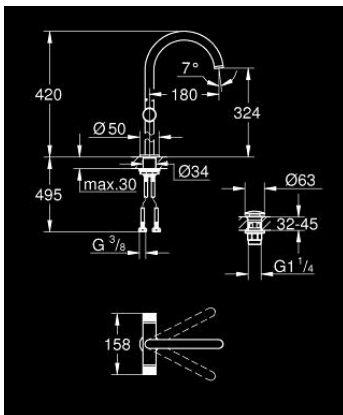

21 142 DL0 ATRIO PRIVATE COLLECTION ONE-HOLE BASIN MIXER, 1/2" XL-SIZE

PRODUCT DESCRIPTION

- Colour: brushed warm sunset
- for free-standing basins
- ceramic headparts 1/2", 90°
- GROHE LongLife finish
- GROHE EcoJoy - less water, perfect flow
- maximum flow rate (at 3 bar): 5 l/min
- rapid installation system
- swivel tubular spout with mousseur and stop limiter
- adjustable swivel area 0° / 150° / 360°
- Push-open waste set 1 1/4"
- flexible connection hoses
- knobs with metal inlay
- can be combined with 48 456 000 or 48 457 000

21 142 DL0 ATRIO PRIVATE COLLECTION ONE-HOLE BASIN MIXER, 1/2" XL-SIZE

SPARE PARTS, May 2018 – now

- 1: Spout (Spare part-nr. 101281DL00)
 - 1.1: Flow straightener (Spare part-nr. 48408000)
 - 1.2: Safety ring (Spare part-nr. 4826600M)
 - 1.3: Sealing washer (Spare part-nr. 0128500M)
 - 2: Ceramic headpart, 1/2" (Spare part-nr. 45882000)
 - 2.1: O-ring Ø 18.2 x Ø 1.7 (Spare part-nr. 0392400M)
 - 3: Ceramic headpart, 1/2" (Spare part-nr. 45883000)
 - 3.1: O-ring Ø 18.2 x Ø 1.7 (Spare part-nr. 0392400M)
 - 4: Handle adaptor (Spare part-nr. 1012789990)
 - 5: Decorative ring (Spare part-nr. 101279DL00)
 - 6: Handle (Spare part-nr. 101276DL00)
 - 6.1: Cap (Spare part-nr. 101277DL00)
 - 7: Waste set with push-open plug (Spare part-nr. 65807DL0)
 - 8: Inlays made from White Attica Caesarstone material (Spare part-nr. 4845600)*
 - 9: Inlays made from Vanilla Noir Caesarstone material (Spare part-nr. 4845700)*
- * Optional accessories