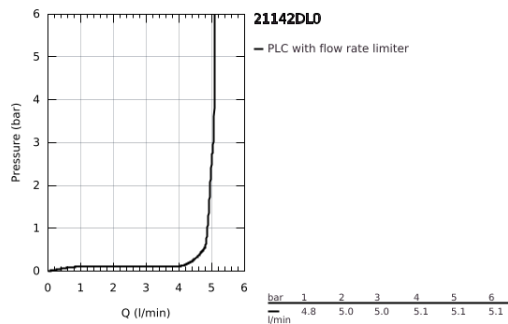

21 142 DL0 ATRIO PRIVATE COLLECTION ONE-HOLE BASIN MIXER, 1/2" XL-SIZE

PRODUCT DESCRIPTION

- Colour: brushed warm sunset
- for free-standing basins
- ceramic headparts 1/2", 90°
- GROHE LongLife finish
- GROHE EcoJoy - less water, perfect flow
- maximum flow rate (at 3 bar): 5 l/min
- rapid installation system
- swivel tubular spout with mousseur and stop limiter
- adjustable swivel area 0° / 150° / 360°
- Push-open waste set 1 1/4"
- flexible connection hoses
- knobs with metal inlay
- can be combined with 48 456 000 or 48 457 000

21 142 DL0 ATRIO PRIVATE COLLECTION ONE-HOLE BASIN MIXER, 1/2" XL-SIZE

SPARE PARTS, May 2018 – now

- 1: Spout (Spare part-nr. 101281DL00)
 - 1.1: Flow straightener (Spare part-nr. 48408000)
 - 1.2: Safety ring (Spare part-nr. 4826600M)
 - 1.3: Sealing washer (Spare part-nr. 0128500M)
 - 2: Ceramic headpart, 1/2" (Spare part-nr. 45882000)
 - 2.1: O-ring Ø 18.2 x Ø 1.7 (Spare part-nr. 0392400M)
 - 3: Ceramic headpart, 1/2" (Spare part-nr. 45883000)
 - 3.1: O-ring Ø 18.2 x Ø 1.7 (Spare part-nr. 0392400M)
 - 4: Handle adaptor (Spare part-nr. 1012789990)
 - 5: Decorative ring (Spare part-nr. 101279DL00)
 - 6: Handle (Spare part-nr. 101276DL00)
 - 6.1: Cap (Spare part-nr. 101277DL00)
 - 7: Waste set with push-open plug (Spare part-nr. 65807DL0)
 - 8: Inlays made from White Attica Caesarstone material (Spare part-nr. 4845600)*
 - 9: Inlays made from Vanilla Noir Caesarstone material (Spare part-nr. 4845700)*
- * Optional accessories