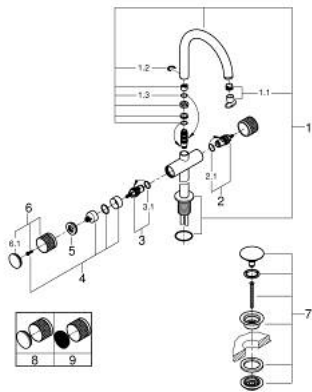

21 142 DL0 ATRIO PRIVATE COLLECTION ONE-HOLE BASIN MIXER, 1/2" XL-SIZE

PRODUCT DESCRIPTION

- Colour: brushed warm sunset
- for free-standing basins
- ceramic headparts 1/2", 90°
- GROHE LongLife finish
- GROHE EcoJoy - less water, perfect flow
- maximum flow rate (at 3 bar): 5 l/min
- rapid installation system
- swivel tubular spout with mousseur and stop limiter
- adjustable swivel area 0° / 150° / 360°
- Push-open waste set 1 1/4"
- flexible connection hoses
- knobs with metal inlay
- can be combined with 48 456 000 or 48 457 000

21 142 DL0 ATRIO PRIVATE COLLECTION ONE-HOLE BASIN MIXER, 1/2" XL-SIZE

SPARE PARTS, May 2018 – now

- 1: Spout (Spare part-nr. 101281DL00)
 - 1.1: Flow straightener (Spare part-nr. 48408000)
 - 1.2: Safety ring (Spare part-nr. 4826600M)
 - 1.3: Sealing washer (Spare part-nr. 0128500M)
 - 2: Ceramic headpart, 1/2" (Spare part-nr. 45882000)
 - 2.1: O-ring Ø 18.2 x Ø 1.7 (Spare part-nr. 0392400M)
 - 3: Ceramic headpart, 1/2" (Spare part-nr. 45883000)
 - 3.1: O-ring Ø 18.2 x Ø 1.7 (Spare part-nr. 0392400M)
 - 4: Handle adaptor (Spare part-nr. 1012789990)
 - 5: Decorative ring (Spare part-nr. 101279DL00)
 - 6: Handle (Spare part-nr. 101276DL00)
 - 6.1: Cap (Spare part-nr. 101277DL00)
 - 7: Waste set with push-open plug (Spare part-nr. 65807DL0)
 - 8: Inlays made from White Attica Caesarstone material (Spare part-nr. 4845600)*
 - 9: Inlays made from Vanilla Noir Caesarstone material (Spare part-nr. 4845700)*
- * Optional accessories