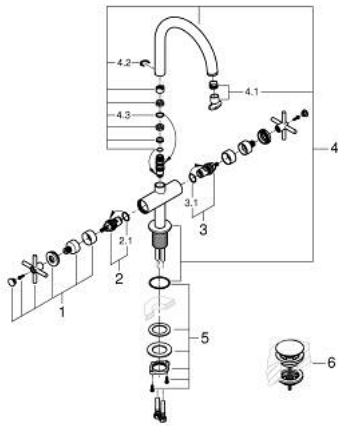

21 144 000 **ATRIO ONE-HOLE BASIN MIXER, 1/2"**  
**L-SIZE**

**PRODUCT DESCRIPTION**

- Colour: chrome
- ceramic headparts 1/2", 90°
- GROHE LongLife finish
- GROHE EcoJoy - less water, perfect flow
- maximum flow rate (at 3 bar): 5 l/min
- rapid installation system
- swivel tubular spout with mousseur and stop limiter
- adjustable swivel area 0° / 150° / 360°
- Push-open waste set 1 1/4"
- flexible connection hoses
- with cross handles
- Two different sets of caps included. One set with "H" and "C" marking, one set without marking.

21 144 000 **ATRIO ONE-HOLE BASIN MIXER, 1/2"**  
**L-SIZE**

**SPARE PARTS**, October 2021 – now

- 1: Cross handles (Spare part-nr. 14215000)
- 2: Ceramic headpart, 1/2" (Spare part-nr. 45883000)
- 2.1: O-ring  $\varnothing$  18.2 x  $\varnothing$  1.7 (Spare part-nr. 0392400M)
- 3: Ceramic headpart, 1/2" (Spare part-nr. 45882000)
- 3.1: O-ring  $\varnothing$  18.2 x  $\varnothing$  1.7 (Spare part-nr. 0392400M)
- 4: Spout (Spare part-nr. 1012800000)
- 4.1: Flow straightener (Spare part-nr. 48408000)
- 4.2: Safety ring (Spare part-nr. 4826600M)
- 4.3: Sealing washer (Spare part-nr. 0128500M)
- 5: Shank fastening assembly (Spare part-nr. 48384000)
- 6: Waste set with push-open plug (Spare part-nr. 65807000)