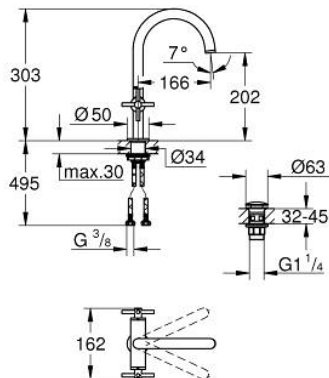

21 144 000 **ATRIO ONE-HOLE BASIN MIXER, 1/2"**  
**L-SIZE**

**PRODUCT DESCRIPTION**

- Colour: chrome
- ceramic headparts 1/2", 90°
- GROHE LongLife finish
- GROHE EcoJoy - less water, perfect flow
- maximum flow rate (at 3 bar): 5 l/min
- rapid installation system
- swivel tubular spout with mousseur and stop limiter
- adjustable swivel area 0° / 150° / 360°
- Push-open waste set 1 1/4"
- flexible connection hoses
- with cross handles
- Two different sets of caps included. One set with "H" and "C" marking, one set without marking.

21 144 000 **ATRIO ONE-HOLE BASIN MIXER, 1/2"**  
**L-SIZE**

**SPARE PARTS**, October 2021 – now

- 1: Cross handles (Spare part-nr. 14215000)
- 2: Ceramic headpart, 1/2" (Spare part-nr. 45883000)
- 2.1: O-ring  $\varnothing$  18.2 x  $\varnothing$  1.7 (Spare part-nr. 0392400M)
- 3: Ceramic headpart, 1/2" (Spare part-nr. 45882000)
- 3.1: O-ring  $\varnothing$  18.2 x  $\varnothing$  1.7 (Spare part-nr. 0392400M)
- 4: Spout (Spare part-nr. 1012800000)
- 4.1: Flow straightener (Spare part-nr. 48408000)
- 4.2: Safety ring (Spare part-nr. 4826600M)
- 4.3: Sealing washer (Spare part-nr. 0128500M)
- 5: Shank fastening assembly (Spare part-nr. 48384000)
- 6: Waste set with push-open plug (Spare part-nr. 65807000)