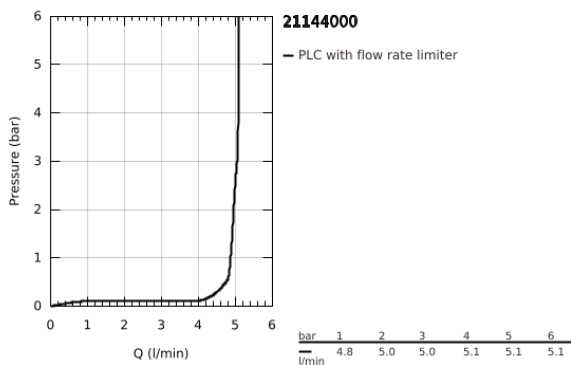

21 144 000 **ATRIO ONE-HOLE BASIN MIXER, 1/2"**  
**L-SIZE**

**PRODUCT DESCRIPTION**

- Colour: chrome
- ceramic headparts 1/2", 90°
- GROHE LongLife finish
- GROHE EcoJoy - less water, perfect flow
- maximum flow rate (at 3 bar): 5 l/min
- rapid installation system
- swivel tubular spout with mousseur and stop limiter
- adjustable swivel area 0° / 150° / 360°
- Push-open waste set 1 1/4"
- flexible connection hoses
- with cross handles
- Two different sets of caps included. One set with "H" and "C" marking, one set without marking.

21 144 000 **ATRIO ONE-HOLE BASIN MIXER, 1/2"**  
**L-SIZE**

**SPARE PARTS**, October 2021 – now

- 1: Cross handles (Spare part-nr. 14215000)
- 2: Ceramic headpart, 1/2" (Spare part-nr. 45883000)
- 2.1: O-ring  $\varnothing$  18.2 x  $\varnothing$  1.7 (Spare part-nr. 0392400M)
- 3: Ceramic headpart, 1/2" (Spare part-nr. 45882000)
- 3.1: O-ring  $\varnothing$  18.2 x  $\varnothing$  1.7 (Spare part-nr. 0392400M)
- 4: Spout (Spare part-nr. 1012800000)
- 4.1: Flow straightener (Spare part-nr. 48408000)
- 4.2: Safety ring (Spare part-nr. 4826600M)
- 4.3: Sealing washer (Spare part-nr. 0128500M)
- 5: Shank fastening assembly (Spare part-nr. 48384000)
- 6: Waste set with push-open plug (Spare part-nr. 65807000)