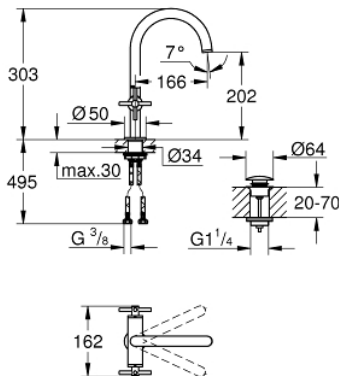

21 144 AL0 **ATRIO ONE-HOLE BASIN MIXER, 1/2"**
L-SIZE

PRODUCT DESCRIPTION

- Colour: brushed hard graphite
- ceramic headparts 1/2", 90°
- GROHE LongLife finish
- GROHE EcoJoy - less water, perfect flow
- maximum flow rate (at 3 bar): 5 l/min
- rapid installation system
- swivel tubular spout with mousseur and stop limiter
- adjustable swivel area 0° / 150° / 360°
- Push-open waste set 1 1/4"
- flexible connection hoses
- with cross handles
- Two different sets of caps included. One set with "H" and "C" marking, one set without marking.

21 144 AL0 ATRIO ONE-HOLE BASIN MIXER, 1/2" L-SIZE

SPARE PARTS, October 2021 – now

- 1: Cross handles (Spare part-nr. 14215AL0)
- 2: Ceramic headpart, 1/2" (Spare part-nr. 45883000)
- 2.1: O-ring \varnothing 18.2 x \varnothing 1.7 (Spare part-nr. 0392400M)
- 3: Ceramic headpart, 1/2" (Spare part-nr. 45882000)
- 3.1: O-ring \varnothing 18.2 x \varnothing 1.7 (Spare part-nr. 0392400M)
- 4: Spout (Spare part-nr. 101280AL00)
- 4.1: Flow straightener (Spare part-nr. 48408000)
- 4.2: Safety ring (Spare part-nr. 4826600M)
- 4.3: Sealing washer (Spare part-nr. 0128500M)
- 5: Shank fastening assembly (Spare part-nr. 48384000)
- 6: Waste set with push-open plug (Spare part-nr. 65807AL0)