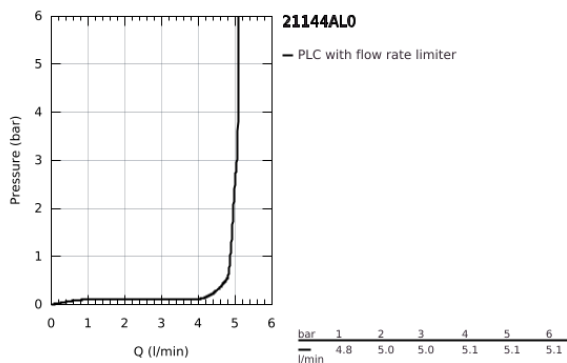

21 144 AL0 **ATRIO ONE-HOLE BASIN MIXER, 1/2"**
L-SIZE

PRODUCT DESCRIPTION

- Colour: brushed hard graphite
- ceramic headparts 1/2", 90°
- GROHE LongLife finish
- GROHE EcoJoy - less water, perfect flow
- maximum flow rate (at 3 bar): 5 l/min
- rapid installation system
- swivel tubular spout with mousseur and stop limiter
- adjustable swivel area 0° / 150° / 360°
- Push-open waste set 1 1/4"
- flexible connection hoses
- with cross handles
- Two different sets of caps included. One set with "H" and "C" marking, one set without marking.

21 144 AL0 ATRIO ONE-HOLE BASIN MIXER, 1/2" L-SIZE

SPARE PARTS, October 2021 – now

- 1: Cross handles (Spare part-nr. 14215AL0)
- 2: Ceramic headpart, 1/2" (Spare part-nr. 45883000)
- 2.1: O-ring \varnothing 18.2 x \varnothing 1.7 (Spare part-nr. 0392400M)
- 3: Ceramic headpart, 1/2" (Spare part-nr. 45882000)
- 3.1: O-ring \varnothing 18.2 x \varnothing 1.7 (Spare part-nr. 0392400M)
- 4: Spout (Spare part-nr. 101280AL00)
- 4.1: Flow straightener (Spare part-nr. 48408000)
- 4.2: Safety ring (Spare part-nr. 4826600M)
- 4.3: Sealing washer (Spare part-nr. 0128500M)
- 5: Shank fastening assembly (Spare part-nr. 48384000)
- 6: Waste set with push-open plug (Spare part-nr. 65807AL0)