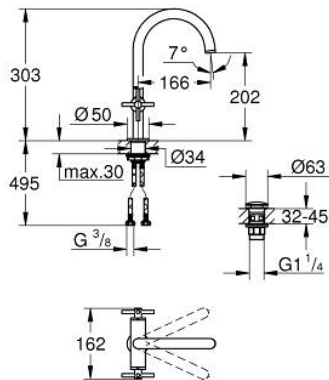

21 144 DA0 **ATRIO ONE-HOLE BASIN MIXER, 1/2"**  
**L-SIZE**

**PRODUCT DESCRIPTION**

- Colour: warm sunset
- ceramic headparts 1/2", 90°
- GROHE LongLife finish
- GROHE EcoJoy - less water, perfect flow
- maximum flow rate (at 3 bar): 5 l/min
- rapid installation system
- swivel tubular spout with mousseur and stop limiter
- adjustable swivel area 0° / 150° / 360°
- Push-open waste set 1 1/4"
- flexible connection hoses
- with cross handles
- Two different sets of caps included. One set with "H" and "C" marking, one set without marking.

21 144 DA0 **ATRIO ONE-HOLE BASIN MIXER, 1/2"**  
**L-SIZE**

**SPARE PARTS**, October 2021 – now

- 1: Cross handles (Spare part-nr. 14215DA0)
- 2: Ceramic headpart, 1/2" (Spare part-nr. 45883000)
- 2.1: O-ring Ø 18.2 x Ø 1.7 (Spare part-nr. 0392400M)
- 3: Ceramic headpart, 1/2" (Spare part-nr. 45882000)
- 3.1: O-ring Ø 18.2 x Ø 1.7 (Spare part-nr. 0392400M)
- 4: Spout (Spare part-nr. 101280DA00)
- 4.1: Flow straightener (Spare part-nr. 48408000)
- 4.2: Safety ring (Spare part-nr. 4826600M)
- 4.3: Sealing washer (Spare part-nr. 0128500M)
- 5: Shank fastening assembly (Spare part-nr. 48384000)
- 6: Waste set with push-open plug (Spare part-nr. 65807DA0)