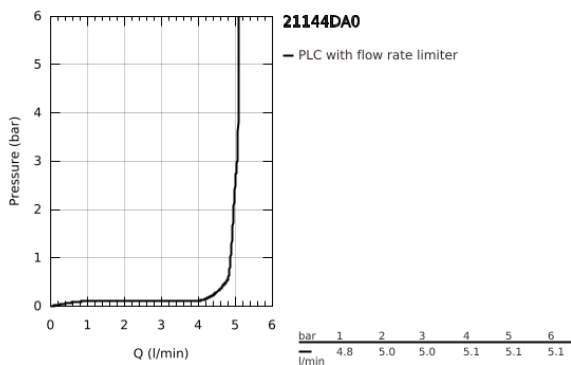

21 144 DA0 **ATRIO ONE-HOLE BASIN MIXER, 1/2"**  
**L-SIZE**

**PRODUCT DESCRIPTION**

- Colour: warm sunset
- ceramic headparts 1/2", 90°
- GROHE LongLife finish
- GROHE EcoJoy - less water, perfect flow
- maximum flow rate (at 3 bar): 5 l/min
- rapid installation system
- swivel tubular spout with mousseur and stop limiter
- adjustable swivel area 0° / 150° / 360°
- Push-open waste set 1 1/4"
- flexible connection hoses
- with cross handles
- Two different sets of caps included. One set with "H" and "C" marking, one set without marking.

21 144 DA0 **ATRIO ONE-HOLE BASIN MIXER, 1/2"**  
**L-SIZE**

**SPARE PARTS**, October 2021 – now

- 1: Cross handles (Spare part-nr. 14215DA0)
- 2: Ceramic headpart, 1/2" (Spare part-nr. 45883000)
- 2.1: O-ring Ø 18.2 x Ø 1.7 (Spare part-nr. 0392400M)
- 3: Ceramic headpart, 1/2" (Spare part-nr. 45882000)
- 3.1: O-ring Ø 18.2 x Ø 1.7 (Spare part-nr. 0392400M)
- 4: Spout (Spare part-nr. 101280DA00)
- 4.1: Flow straightener (Spare part-nr. 48408000)
- 4.2: Safety ring (Spare part-nr. 4826600M)
- 4.3: Sealing washer (Spare part-nr. 0128500M)
- 5: Shank fastening assembly (Spare part-nr. 48384000)
- 6: Waste set with push-open plug (Spare part-nr. 65807DA0)