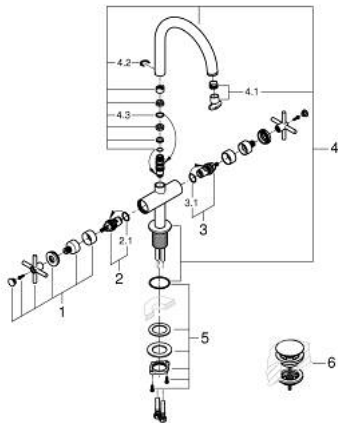

21 144 DC0 ATRIO ONE-HOLE BASIN MIXER, 1/2" L-SIZE

SPARE PARTS, October 2021 – now

- 1: Cross handles (Spare part-nr. 14215DC0)
- 2: Ceramic headpart, 1/2" (Spare part-nr. 45883000)
- 2.1: O-ring \varnothing 18.2 x \varnothing 1.7 (Spare part-nr. 0392400M)
- 3: Ceramic headpart, 1/2" (Spare part-nr. 45882000)
- 3.1: O-ring \varnothing 18.2 x \varnothing 1.7 (Spare part-nr. 0392400M)
- 4: Spout (Spare part-nr. 101280DC00)
- 4.1: Flow straightener (Spare part-nr. 48408000)
- 4.2: Safety ring (Spare part-nr. 4826600M)
- 4.3: Sealing washer (Spare part-nr. 0128500M)
- 5: Shank fastening assembly (Spare part-nr. 48384000)
- 6: Waste set with push-open plug (Spare part-nr. 65807DC0)