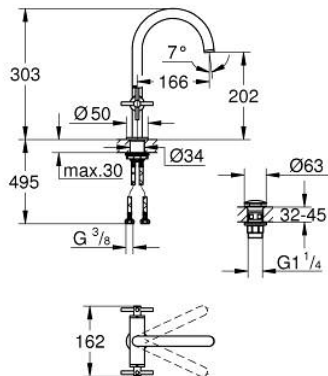

21 144 DL0 **ATRIO ONE-HOLE BASIN MIXER, 1/2"**
L-SIZE

PRODUCT DESCRIPTION

- Colour: brushed warm sunset
- ceramic headparts 1/2", 90°
- GROHE LongLife finish
- GROHE EcoJoy - less water, perfect flow
- maximum flow rate (at 3 bar): 5 l/min
- rapid installation system
- swivel tubular spout with mousseur and stop limiter
- adjustable swivel area 0° / 150° / 360°
- Push-open waste set 1 1/4"
- flexible connection hoses
- with cross handles
- Two different sets of caps included. One set with "H" and "C" marking, one set without marking.

21 144 DL0 ATRIO ONE-HOLE BASIN MIXER, 1/2" L-SIZE

SPARE PARTS, November 2022 – now

- 1: Cross handles (Spare part-nr. 14215DL0)
- 2: Ceramic headpart, 1/2" (Spare part-nr. 45883000)
- 2.1: O-ring \varnothing 18.2 x \varnothing 1.7 (Spare part-nr. 0392400M)
- 3: Ceramic headpart, 1/2" (Spare part-nr. 45882000)
- 3.1: O-ring \varnothing 18.2 x \varnothing 1.7 (Spare part-nr. 0392400M)
- 4: Spout (Spare part-nr. 101280DL00)
- 4.1: Flow straightener (Spare part-nr. 48408000)
- 4.2: Safety ring (Spare part-nr. 4826600M)
- 4.3: Sealing washer (Spare part-nr. 0128500M)
- 5: Shank fastening assembly (Spare part-nr. 48384000)
- 6: Waste set with push-open plug (Spare part-nr. 65807DL0)