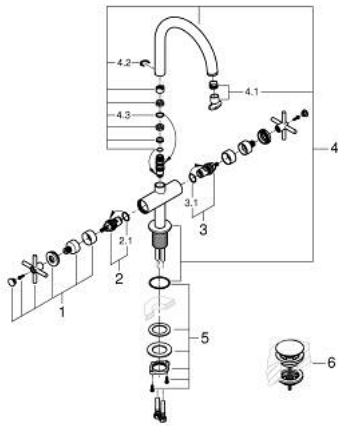

21 144 DL0 **ATRIO ONE-HOLE BASIN MIXER, 1/2"**
L-SIZE

PRODUCT DESCRIPTION

- Colour: brushed warm sunset
- ceramic headparts 1/2", 90°
- GROHE LongLife finish
- GROHE EcoJoy - less water, perfect flow
- maximum flow rate (at 3 bar): 5 l/min
- rapid installation system
- swivel tubular spout with mousseur and stop limiter
- adjustable swivel area 0° / 150° / 360°
- Push-open waste set 1 1/4"
- flexible connection hoses
- with cross handles
- Two different sets of caps included. One set with "H" and "C" marking, one set without marking.

21 144 DL0 ATRIO ONE-HOLE BASIN MIXER, 1/2" L-SIZE

SPARE PARTS, November 2022 – now

- 1: Cross handles (Spare part-nr. 14215DL0)
- 2: Ceramic headpart, 1/2" (Spare part-nr. 45883000)
- 2.1: O-ring \varnothing 18.2 x \varnothing 1.7 (Spare part-nr. 0392400M)
- 3: Ceramic headpart, 1/2" (Spare part-nr. 45882000)
- 3.1: O-ring \varnothing 18.2 x \varnothing 1.7 (Spare part-nr. 0392400M)
- 4: Spout (Spare part-nr. 101280DL00)
- 4.1: Flow straightener (Spare part-nr. 48408000)
- 4.2: Safety ring (Spare part-nr. 4826600M)
- 4.3: Sealing washer (Spare part-nr. 0128500M)
- 5: Shank fastening assembly (Spare part-nr. 48384000)
- 6: Waste set with push-open plug (Spare part-nr. 65807DL0)