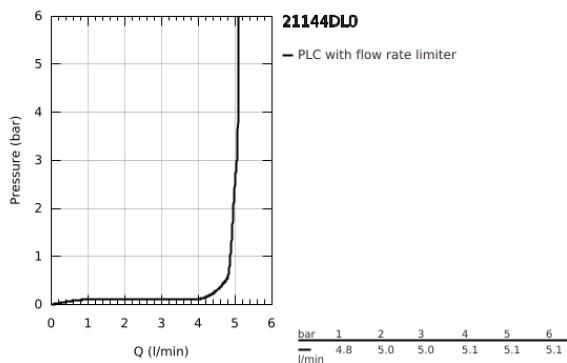

21 144 DL0 **ATRIO ONE-HOLE BASIN MIXER, 1/2"**
L-SIZE

PRODUCT DESCRIPTION

- Colour: brushed warm sunset
- ceramic headparts 1/2", 90°
- GROHE LongLife finish
- GROHE EcoJoy - less water, perfect flow
- maximum flow rate (at 3 bar): 5 l/min
- rapid installation system
- swivel tubular spout with mousseur and stop limiter
- adjustable swivel area 0° / 150° / 360°
- Push-open waste set 1 1/4"
- flexible connection hoses
- with cross handles
- Two different sets of caps included. One set with "H" and "C" marking, one set without marking.

21 144 DL0 ATRIO ONE-HOLE BASIN MIXER, 1/2" L-SIZE

SPARE PARTS, November 2022 – now

- 1: Cross handles (Spare part-nr. 14215DL0)
- 2: Ceramic headpart, 1/2" (Spare part-nr. 45883000)
- 2.1: O-ring \varnothing 18.2 x \varnothing 1.7 (Spare part-nr. 0392400M)
- 3: Ceramic headpart, 1/2" (Spare part-nr. 45882000)
- 3.1: O-ring \varnothing 18.2 x \varnothing 1.7 (Spare part-nr. 0392400M)
- 4: Spout (Spare part-nr. 101280DL00)
- 4.1: Flow straightener (Spare part-nr. 48408000)
- 4.2: Safety ring (Spare part-nr. 4826600M)
- 4.3: Sealing washer (Spare part-nr. 0128500M)
- 5: Shank fastening assembly (Spare part-nr. 48384000)
- 6: Waste set with push-open plug (Spare part-nr. 65807DL0)