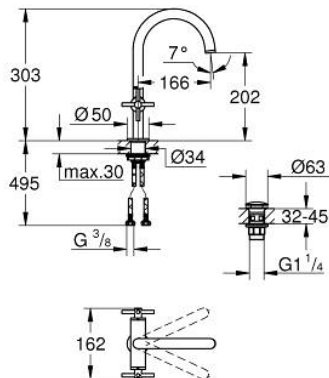

21 144 GL0 ATRIO ONE-HOLE BASIN MIXER, 1/2" L-SIZE

PRODUCT DESCRIPTION

- Colour: cool sunrise
- ceramic headparts 1/2", 90°
- GROHE LongLife finish
- GROHE EcoJoy - less water, perfect flow
- maximum flow rate (at 3 bar): 5 l/min
- rapid installation system
- swivel tubular spout with mousseur and stop limiter
- adjustable swivel area 0° / 150° / 360°
- Push-open waste set 1 1/4"
- flexible connection hoses
- with cross handles
- Two different sets of caps included. One set with "H" and "C" marking, one set without marking.

21 144 GL0 ATRIO ONE-HOLE BASIN MIXER, 1/2" L-SIZE

SPARE PARTS, October 2021 – now

- 1: Cross handles (Spare part-nr. 14215GL0)
- 2: Ceramic headpart, 1/2" (Spare part-nr. 45883000)
- 2.1: O-ring \varnothing 18.2 x \varnothing 1.7 (Spare part-nr. 0392400M)
- 3: Ceramic headpart, 1/2" (Spare part-nr. 45882000)
- 3.1: O-ring \varnothing 18.2 x \varnothing 1.7 (Spare part-nr. 0392400M)
- 4: Spout (Spare part-nr. 101280GL00)
- 4.1: Flow straightener (Spare part-nr. 48408000)
- 4.2: Safety ring (Spare part-nr. 4826600M)
- 4.3: Sealing washer (Spare part-nr. 0128500M)
- 5: Shank fastening assembly (Spare part-nr. 48384000)
- 6: Waste set with push-open plug (Spare part-nr. 65807GL0)