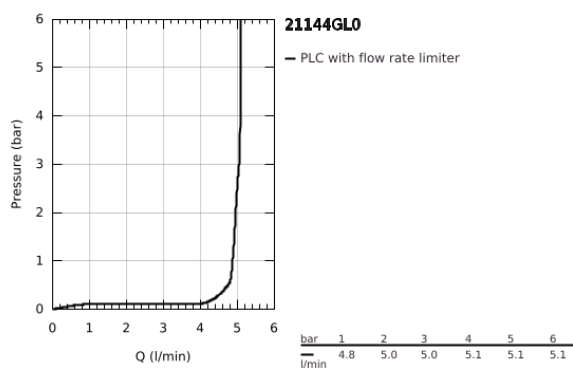

21 144 GL0 ATRIO ONE-HOLE BASIN MIXER, 1/2" L-SIZE

PRODUCT DESCRIPTION

- Colour: cool sunrise
- ceramic headparts 1/2", 90°
- GROHE LongLife finish
- GROHE EcoJoy - less water, perfect flow
- maximum flow rate (at 3 bar): 5 l/min
- rapid installation system
- swivel tubular spout with mousseur and stop limiter
- adjustable swivel area 0° / 150° / 360°
- Push-open waste set 1 1/4"
- flexible connection hoses
- with cross handles
- Two different sets of caps included. One set with "H" and "C" marking, one set without marking.

21 144 GL0 ATRIO ONE-HOLE BASIN MIXER, 1/2" L-SIZE

SPARE PARTS, October 2021 – now

- 1: Cross handles (Spare part-nr. 14215GL0)
- 2: Ceramic headpart, 1/2" (Spare part-nr. 45883000)
- 2.1: O-ring \varnothing 18.2 x \varnothing 1.7 (Spare part-nr. 0392400M)
- 3: Ceramic headpart, 1/2" (Spare part-nr. 45882000)
- 3.1: O-ring \varnothing 18.2 x \varnothing 1.7 (Spare part-nr. 0392400M)
- 4: Spout (Spare part-nr. 101280GL00)
- 4.1: Flow straightener (Spare part-nr. 48408000)
- 4.2: Safety ring (Spare part-nr. 4826600M)
- 4.3: Sealing washer (Spare part-nr. 0128500M)
- 5: Shank fastening assembly (Spare part-nr. 48384000)
- 6: Waste set with push-open plug (Spare part-nr. 65807GL0)