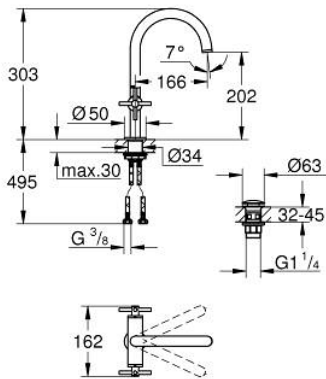

21 144 GN0 **ATRIO ONE-HOLE BASIN MIXER, 1/2"**
L-SIZE

PRODUCT DESCRIPTION

- Colour: brushed cool sunrise
- ceramic headparts 1/2", 90°
- GROHE LongLife finish
- GROHE EcoJoy - less water, perfect flow
- maximum flow rate (at 3 bar): 5 l/min
- rapid installation system
- swivel tubular spout with mousseur and stop limiter
- adjustable swivel area 0° / 150° / 360°
- Push-open waste set 1 1/4"
- flexible connection hoses
- with cross handles
- Two different sets of caps included. One set with "H" and "C" marking, one set without marking.

21 144 GN0 **ATRIO ONE-HOLE BASIN MIXER, 1/2"**
L-SIZE

SPARE PARTS, November 2022 – now

- 1: Cross handles (Spare part-nr. 14215GN0)
- 2: Ceramic headpart, 1/2" (Spare part-nr. 45883000)
- 2.1: O-ring Ø 18.2 x Ø 1.7 (Spare part-nr. 0392400M)
- 3: Ceramic headpart, 1/2" (Spare part-nr. 45882000)
- 3.1: O-ring Ø 18.2 x Ø 1.7 (Spare part-nr. 0392400M)
- 4: Spout (Spare part-nr. 101280GN00)
- 4.1: Flow straightener (Spare part-nr. 48408000)
- 4.2: Safety ring (Spare part-nr. 4826600M)
- 4.3: Sealing washer (Spare part-nr. 0128500M)
- 5: Shank fastening assembly (Spare part-nr. 48384000)
- 6: Waste set with push-open plug (Spare part-nr. 65807GN0)