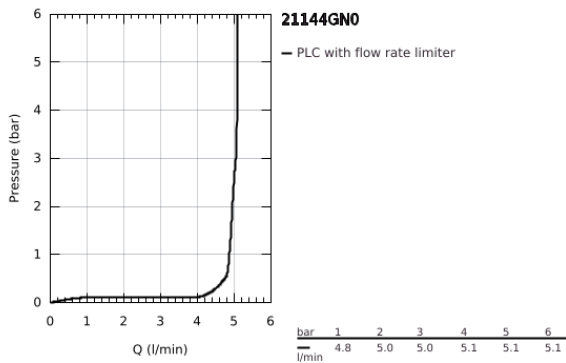

21 144 GN0 **ATRIO ONE-HOLE BASIN MIXER, 1/2"**
L-SIZE

PRODUCT DESCRIPTION

- Colour: brushed cool sunrise
- ceramic headparts 1/2", 90°
- GROHE LongLife finish
- GROHE EcoJoy - less water, perfect flow
- maximum flow rate (at 3 bar): 5 l/min
- rapid installation system
- swivel tubular spout with mousseur and stop limiter
- adjustable swivel area 0° / 150° / 360°
- Push-open waste set 1 1/4"
- flexible connection hoses
- with cross handles
- Two different sets of caps included. One set with "H" and "C" marking, one set without marking.

21 144 GN0 **ATRIO ONE-HOLE BASIN MIXER, 1/2"**
L-SIZE

SPARE PARTS, November 2022 – now

- 1: Cross handles (Spare part-nr. 14215GN0)
- 2: Ceramic headpart, 1/2" (Spare part-nr. 45883000)
- 2.1: O-ring Ø 18.2 x Ø 1.7 (Spare part-nr. 0392400M)
- 3: Ceramic headpart, 1/2" (Spare part-nr. 45882000)
- 3.1: O-ring Ø 18.2 x Ø 1.7 (Spare part-nr. 0392400M)
- 4: Spout (Spare part-nr. 101280GN00)
- 4.1: Flow straightener (Spare part-nr. 48408000)
- 4.2: Safety ring (Spare part-nr. 4826600M)
- 4.3: Sealing washer (Spare part-nr. 0128500M)
- 5: Shank fastening assembly (Spare part-nr. 48384000)
- 6: Waste set with push-open plug (Spare part-nr. 65807GN0)