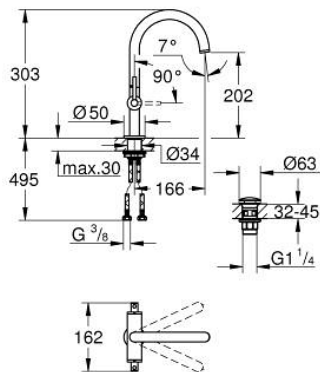

21 145 000 **ATRIO ONE-HOLE BASIN MIXER, 1/2"**
L-SIZE

PRODUCT DESCRIPTION

- Colour: chrome
- ceramic headparts 1/2", 90°
- GROHE EcoJoy - less water, perfect flow
- maximum flow rate (at 3 bar): 5 l/min
- rapid installation system
- swivel tubular spout with mousseur and stop limiter
- adjustable swivel area 0° / 150° / 360°
- Push-open waste set 1 1/4"
- flexible connection hoses
- with lever handles
- Two different sets of caps included. One set with "H" and "C" marking, one set without marking.

21 145 000 ATRIO ONE-HOLE BASIN MIXER, 1/2" L-SIZE

SPARE PARTS, October 2021 – now

- 1: Lever handles (Spare part-nr. 14216000)
- 2: Ceramic headpart, 1/2" (Spare part-nr. 45883000)
- 2.1: O-ring \varnothing 18.2 x \varnothing 1.7 (Spare part-nr. 0392400M)
- 3: Ceramic headpart, 1/2" (Spare part-nr. 45882000)
- 3.1: O-ring \varnothing 18.2 x \varnothing 1.7 (Spare part-nr. 0392400M)
- 4: Spout (Spare part-nr. 1012800000)
- 4.1: Flow straightener (Spare part-nr. 48408000)
- 4.2: Safety ring (Spare part-nr. 4826600M)
- 4.3: Sealing washer (Spare part-nr. 0128500M)
- 5: Shank fastening assembly (Spare part-nr. 48384000)
- 6: Waste set with push-open plug (Spare part-nr. 65807000)