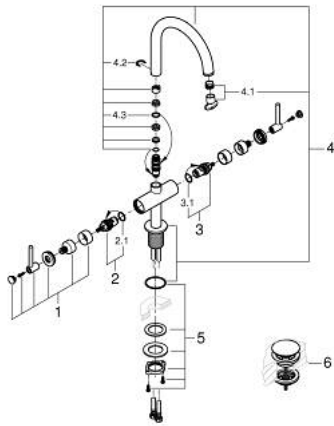

21 145 000 **ATRIO ONE-HOLE BASIN MIXER, 1/2"**
L-SIZE

PRODUCT DESCRIPTION

- Colour: chrome
- ceramic headparts 1/2", 90°
- GROHE EcoJoy - less water, perfect flow
- maximum flow rate (at 3 bar): 5 l/min
- rapid installation system
- swivel tubular spout with mousseur and stop limiter
- adjustable swivel area 0° / 150° / 360°
- Push-open waste set 1 1/4"
- flexible connection hoses
- with lever handles
- Two different sets of caps included. One set with "H" and "C" marking, one set without marking.

21 145 000 ATRIO ONE-HOLE BASIN MIXER, 1/2" L-SIZE

SPARE PARTS, October 2021 – now

- 1: Lever handles (Spare part-nr. 14216000)
- 2: Ceramic headpart, 1/2" (Spare part-nr. 45883000)
- 2.1: O-ring \varnothing 18.2 x \varnothing 1.7 (Spare part-nr. 0392400M)
- 3: Ceramic headpart, 1/2" (Spare part-nr. 45882000)
- 3.1: O-ring \varnothing 18.2 x \varnothing 1.7 (Spare part-nr. 0392400M)
- 4: Spout (Spare part-nr. 1012800000)
- 4.1: Flow straightener (Spare part-nr. 48408000)
- 4.2: Safety ring (Spare part-nr. 4826600M)
- 4.3: Sealing washer (Spare part-nr. 0128500M)
- 5: Shank fastening assembly (Spare part-nr. 48384000)
- 6: Waste set with push-open plug (Spare part-nr. 65807000)