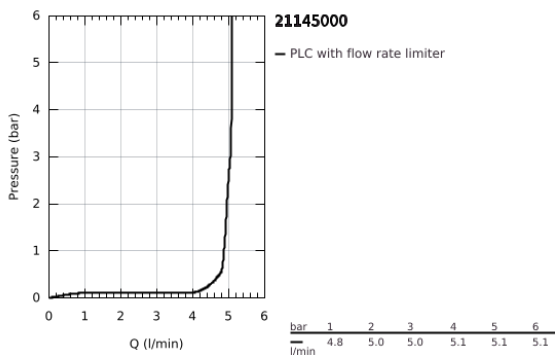

21 145 000 **ATRIO ONE-HOLE BASIN MIXER, 1/2"**
L-SIZE

PRODUCT DESCRIPTION

- Colour: chrome
- ceramic headparts 1/2", 90°
- GROHE EcoJoy - less water, perfect flow
- maximum flow rate (at 3 bar): 5 l/min
- rapid installation system
- swivel tubular spout with mousseur and stop limiter
- adjustable swivel area 0° / 150° / 360°
- Push-open waste set 1 1/4"
- flexible connection hoses
- with lever handles
- Two different sets of caps included. One set with "H" and "C" marking, one set without marking.

21 145 000 ATRIO ONE-HOLE BASIN MIXER, 1/2" L-SIZE

SPARE PARTS, October 2021 – now

- 1: Lever handles (Spare part-nr. 14216000)
- 2: Ceramic headpart, 1/2" (Spare part-nr. 45883000)
- 2.1: O-ring \varnothing 18.2 x \varnothing 1.7 (Spare part-nr. 0392400M)
- 3: Ceramic headpart, 1/2" (Spare part-nr. 45882000)
- 3.1: O-ring \varnothing 18.2 x \varnothing 1.7 (Spare part-nr. 0392400M)
- 4: Spout (Spare part-nr. 1012800000)
- 4.1: Flow straightener (Spare part-nr. 48408000)
- 4.2: Safety ring (Spare part-nr. 4826600M)
- 4.3: Sealing washer (Spare part-nr. 0128500M)
- 5: Shank fastening assembly (Spare part-nr. 48384000)
- 6: Waste set with push-open plug (Spare part-nr. 65807000)