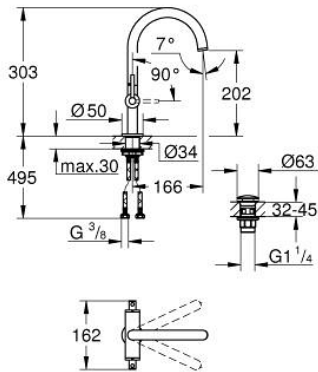

21 145 AL0 **ATRIO ONE-HOLE BASIN MIXER, 1/2"**
L-SIZE

PRODUCT DESCRIPTION

- Colour: brushed hard graphite
- ceramic headparts 1/2", 90°
- GROHE LongLife finish
- GROHE EcoJoy - less water, perfect flow
- maximum flow rate (at 3 bar): 5 l/min
- rapid installation system
- swivel tubular spout with mousseur and stop limiter
- adjustable swivel area 0° / 150° / 360°
- Push-open waste set 1 1/4"
- flexible connection hoses
- with lever handles
- Two different sets of caps included. One set with "H" and "C" marking, one set without marking.

21 145 AL0 ATRIO ONE-HOLE BASIN MIXER, 1/2" L-SIZE

SPARE PARTS, October 2021 – now

- 1: Lever handles (Spare part-nr. 14216AL0)
- 2: Ceramic headpart, 1/2" (Spare part-nr. 45883000)
- 2.1: O-ring \varnothing 18.2 x \varnothing 1.7 (Spare part-nr. 0392400M)
- 3: Ceramic headpart, 1/2" (Spare part-nr. 45882000)
- 3.1: O-ring \varnothing 18.2 x \varnothing 1.7 (Spare part-nr. 0392400M)
- 4: Spout (Spare part-nr. 101280AL00)
- 4.1: Flow straightener (Spare part-nr. 48408000)
- 4.2: Safety ring (Spare part-nr. 4826600M)
- 4.3: Sealing washer (Spare part-nr. 0128500M)
- 5: Shank fastening assembly (Spare part-nr. 48384000)
- 6: Waste set with push-open plug (Spare part-nr. 65807AL0)