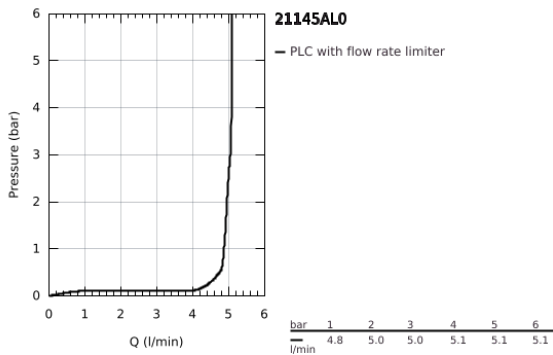

21 145 AL0 **ATRIO ONE-HOLE BASIN MIXER, 1/2"**
L-SIZE

PRODUCT DESCRIPTION

- Colour: brushed hard graphite
- ceramic headparts 1/2", 90°
- GROHE LongLife finish
- GROHE EcoJoy - less water, perfect flow
- maximum flow rate (at 3 bar): 5 l/min
- rapid installation system
- swivel tubular spout with mousseur and stop limiter
- adjustable swivel area 0° / 150° / 360°
- Push-open waste set 1 1/4"
- flexible connection hoses
- with lever handles
- Two different sets of caps included. One set with "H" and "C" marking, one set without marking.

21 145 AL0 ATRIO ONE-HOLE BASIN MIXER, 1/2" L-SIZE

SPARE PARTS, October 2021 – now

- 1: Lever handles (Spare part-nr. 14216AL0)
- 2: Ceramic headpart, 1/2" (Spare part-nr. 45883000)
- 2.1: O-ring \varnothing 18.2 x \varnothing 1.7 (Spare part-nr. 0392400M)
- 3: Ceramic headpart, 1/2" (Spare part-nr. 45882000)
- 3.1: O-ring \varnothing 18.2 x \varnothing 1.7 (Spare part-nr. 0392400M)
- 4: Spout (Spare part-nr. 101280AL00)
- 4.1: Flow straightener (Spare part-nr. 48408000)
- 4.2: Safety ring (Spare part-nr. 4826600M)
- 4.3: Sealing washer (Spare part-nr. 0128500M)
- 5: Shank fastening assembly (Spare part-nr. 48384000)
- 6: Waste set with push-open plug (Spare part-nr. 65807AL0)