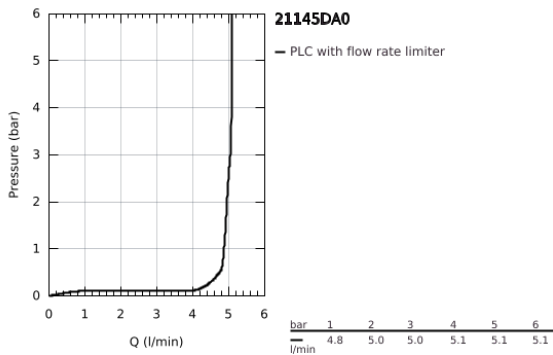

21 145 DA0 **ATRIO ONE-HOLE BASIN MIXER, 1/2"**
L-SIZE

PRODUCT DESCRIPTION

- Colour: warm sunset
- ceramic headparts 1/2", 90°
- GROHE LongLife finish
- GROHE EcoJoy - less water, perfect flow
- maximum flow rate (at 3 bar): 5 l/min
- rapid installation system
- swivel tubular spout with mousseur and stop limiter
- adjustable swivel area 0° / 150° / 360°
- Push-open waste set 1 1/4"
- flexible connection hoses
- with lever handles
- Two different sets of caps included. One set with "H" and "C" marking, one set without marking.

21 145 DA0 **ATRIO ONE-HOLE BASIN MIXER, 1/2"**
L-SIZE

SPARE PARTS, October 2021 – now

- 1: Lever handles (Spare part-nr. 14216DA0)
- 2: Ceramic headpart, 1/2" (Spare part-nr. 45883000)
- 2.1: O-ring Ø 18.2 x Ø 1.7 (Spare part-nr. 0392400M)
- 3: Ceramic headpart, 1/2" (Spare part-nr. 45882000)
- 3.1: O-ring Ø 18.2 x Ø 1.7 (Spare part-nr. 0392400M)
- 4: Spout (Spare part-nr. 101280DA00)
- 4.1: Flow straightener (Spare part-nr. 48408000)
- 4.2: Safety ring (Spare part-nr. 4826600M)
- 4.3: Sealing washer (Spare part-nr. 0128500M)
- 5: Shank fastening assembly (Spare part-nr. 48384000)
- 6: Waste set with push-open plug (Spare part-nr. 65807DA0)