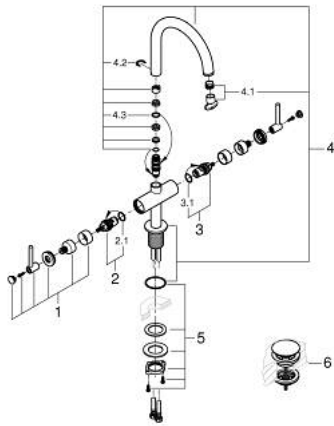

21 145 DA0 **ATRIO ONE-HOLE BASIN MIXER, 1/2"**
L-SIZE

PRODUCT DESCRIPTION

- Colour: warm sunset
- ceramic headparts 1/2", 90°
- GROHE LongLife finish
- GROHE EcoJoy - less water, perfect flow
- maximum flow rate (at 3 bar): 5 l/min
- rapid installation system
- swivel tubular spout with mousseur and stop limiter
- adjustable swivel area 0° / 150° / 360°
- Push-open waste set 1 1/4"
- flexible connection hoses
- with lever handles
- Two different sets of caps included. One set with "H" and "C" marking, one set without marking.

21 145 DA0 **ATRIO ONE-HOLE BASIN MIXER, 1/2"**
L-SIZE

SPARE PARTS, October 2021 – now

- 1: Lever handles (Spare part-nr. 14216DA0)
- 2: Ceramic headpart, 1/2" (Spare part-nr. 45883000)
- 2.1: O-ring Ø 18.2 x Ø 1.7 (Spare part-nr. 0392400M)
- 3: Ceramic headpart, 1/2" (Spare part-nr. 45882000)
- 3.1: O-ring Ø 18.2 x Ø 1.7 (Spare part-nr. 0392400M)
- 4: Spout (Spare part-nr. 101280DA00)
- 4.1: Flow straightener (Spare part-nr. 48408000)
- 4.2: Safety ring (Spare part-nr. 4826600M)
- 4.3: Sealing washer (Spare part-nr. 0128500M)
- 5: Shank fastening assembly (Spare part-nr. 48384000)
- 6: Waste set with push-open plug (Spare part-nr. 65807DA0)