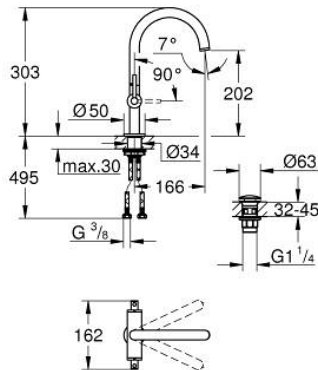

21 145 DA0 **ATRIO ONE-HOLE BASIN MIXER, 1/2"**
L-SIZE

PRODUCT DESCRIPTION

- Colour: warm sunset
- ceramic headparts 1/2", 90°
- GROHE LongLife finish
- GROHE EcoJoy - less water, perfect flow
- maximum flow rate (at 3 bar): 5 l/min
- rapid installation system
- swivel tubular spout with mousseur and stop limiter
- adjustable swivel area 0° / 150° / 360°
- Push-open waste set 1 1/4"
- flexible connection hoses
- with lever handles
- Two different sets of caps included. One set with "H" and "C" marking, one set without marking.

21 145 DA0 **ATRIO ONE-HOLE BASIN MIXER, 1/2"**
L-SIZE

SPARE PARTS, October 2021 – now

- 1: Lever handles (Spare part-nr. 14216DA0)
- 2: Ceramic headpart, 1/2" (Spare part-nr. 45883000)
- 2.1: O-ring Ø 18.2 x Ø 1.7 (Spare part-nr. 0392400M)
- 3: Ceramic headpart, 1/2" (Spare part-nr. 45882000)
- 3.1: O-ring Ø 18.2 x Ø 1.7 (Spare part-nr. 0392400M)
- 4: Spout (Spare part-nr. 101280DA00)
- 4.1: Flow straightener (Spare part-nr. 48408000)
- 4.2: Safety ring (Spare part-nr. 4826600M)
- 4.3: Sealing washer (Spare part-nr. 0128500M)
- 5: Shank fastening assembly (Spare part-nr. 48384000)
- 6: Waste set with push-open plug (Spare part-nr. 65807DA0)