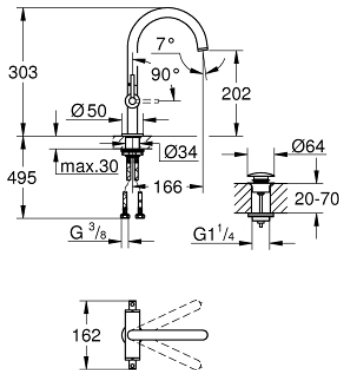

21 145 DC0 **ATRIO ONE-HOLE BASIN MIXER, 1/2"**
L-SIZE

PRODUCT DESCRIPTION

- Colour: Supersteel
- ceramic headparts 1/2", 90°
- GROHE LongLife finish
- GROHE EcoJoy - less water, perfect flow
- maximum flow rate (at 3 bar): 5 l/min
- rapid installation system
- swivel tubular spout with mousseur and stop limiter
- adjustable swivel area 0° / 150° / 360°
- Push-open waste set 1 1/4"
- flexible connection hoses
- with lever handles
- Two different sets of caps included. One set with "H" and "C" marking, one set without marking.

21 145 DC0 ATRIO ONE-HOLE BASIN MIXER, 1/2" L-SIZE

SPARE PARTS, October 2021 – now

- 1: Lever handles (Spare part-nr. 14216DC0)
- 2: Ceramic headpart, 1/2" (Spare part-nr. 45883000)
- 2.1: O-ring \varnothing 18.2 x \varnothing 1.7 (Spare part-nr. 0392400M)
- 3: Ceramic headpart, 1/2" (Spare part-nr. 45882000)
- 3.1: O-ring \varnothing 18.2 x \varnothing 1.7 (Spare part-nr. 0392400M)
- 4: Spout (Spare part-nr. 101280DC00)
- 4.1: Flow straightener (Spare part-nr. 48408000)
- 4.2: Safety ring (Spare part-nr. 4826600M)
- 4.3: Sealing washer (Spare part-nr. 0128500M)
- 5: Shank fastening assembly (Spare part-nr. 48384000)
- 6: Waste set with push-open plug (Spare part-nr. 65807DC0)