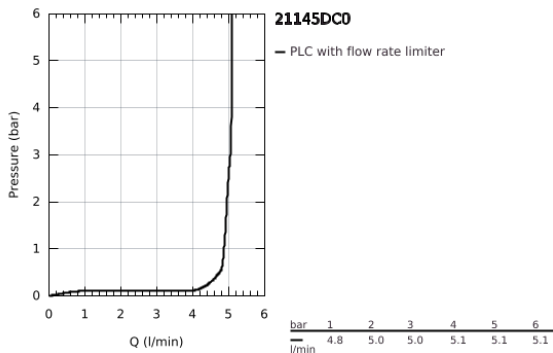

21 145 DC0 **ATRIO ONE-HOLE BASIN MIXER, 1/2"**
L-SIZE

PRODUCT DESCRIPTION

- Colour: Supersteel
- ceramic headparts 1/2", 90°
- GROHE LongLife finish
- GROHE EcoJoy - less water, perfect flow
- maximum flow rate (at 3 bar): 5 l/min
- rapid installation system
- swivel tubular spout with mousseur and stop limiter
- adjustable swivel area 0° / 150° / 360°
- Push-open waste set 1 1/4"
- flexible connection hoses
- with lever handles
- Two different sets of caps included. One set with "H" and "C" marking, one set without marking.

21 145 DC0 ATRIO ONE-HOLE BASIN MIXER, 1/2" L-SIZE

SPARE PARTS, October 2021 – now

- 1: Lever handles (Spare part-nr. 14216DC0)
- 2: Ceramic headpart, 1/2" (Spare part-nr. 45883000)
- 2.1: O-ring \varnothing 18.2 x \varnothing 1.7 (Spare part-nr. 0392400M)
- 3: Ceramic headpart, 1/2" (Spare part-nr. 45882000)
- 3.1: O-ring \varnothing 18.2 x \varnothing 1.7 (Spare part-nr. 0392400M)
- 4: Spout (Spare part-nr. 101280DC00)
- 4.1: Flow straightener (Spare part-nr. 48408000)
- 4.2: Safety ring (Spare part-nr. 4826600M)
- 4.3: Sealing washer (Spare part-nr. 0128500M)
- 5: Shank fastening assembly (Spare part-nr. 48384000)
- 6: Waste set with push-open plug (Spare part-nr. 65807DC0)