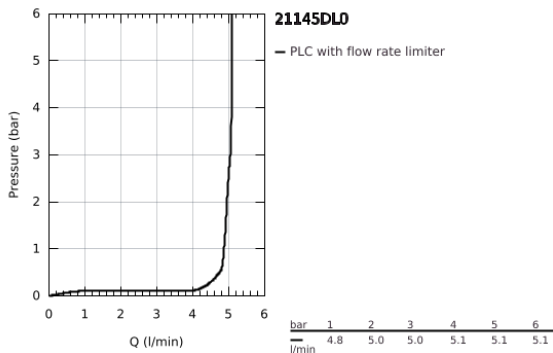

21 145 DL0 **ATRIO ONE-HOLE BASIN MIXER, 1/2"**  
**L-SIZE**

**PRODUCT DESCRIPTION**

- Colour: brushed warm sunset
- ceramic headparts 1/2", 90°
- GROHE LongLife finish
- GROHE EcoJoy - less water, perfect flow
- maximum flow rate (at 3 bar): 5 l/min
- rapid installation system
- swivel tubular spout with mousseur and stop limiter
- adjustable swivel area 0° / 150° / 360°
- Push-open waste set 1 1/4"
- flexible connection hoses
- with lever handles
- Two different sets of caps included. One set with "H" and "C" marking, one set without marking.

## 21 145 DL0 ATRIO ONE-HOLE BASIN MIXER, 1/2" L-SIZE

### SPARE PARTS, November 2022 – now

- 1: Lever handles (Spare part-nr. 14216DL0)
- 2: Ceramic headpart, 1/2" (Spare part-nr. 45883000)
- 2.1: O-ring  $\varnothing$  18.2 x  $\varnothing$  1.7 (Spare part-nr. 0392400M)
- 3: Ceramic headpart, 1/2" (Spare part-nr. 45882000)
- 3.1: O-ring  $\varnothing$  18.2 x  $\varnothing$  1.7 (Spare part-nr. 0392400M)
- 4: Spout (Spare part-nr. 101280DL00)
- 4.1: Flow straightener (Spare part-nr. 48408000)
- 4.2: Safety ring (Spare part-nr. 4826600M)
- 4.3: Sealing washer (Spare part-nr. 0128500M)
- 5: Shank fastening assembly (Spare part-nr. 48384000)
- 6: Waste set with push-open plug (Spare part-nr. 65807DL0)