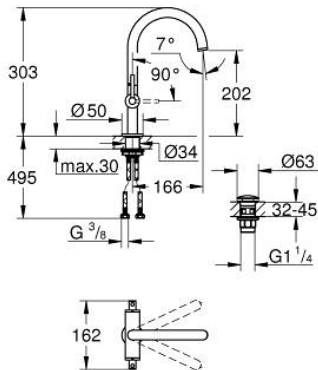

21 145 DL0 **ATRIO ONE-HOLE BASIN MIXER, 1/2"**  
**L-SIZE**

**PRODUCT DESCRIPTION**

- Colour: brushed warm sunset
- ceramic headparts 1/2", 90°
- GROHE LongLife finish
- GROHE EcoJoy - less water, perfect flow
- maximum flow rate (at 3 bar): 5 l/min
- rapid installation system
- swivel tubular spout with mousseur and stop limiter
- adjustable swivel area 0° / 150° / 360°
- Push-open waste set 1 1/4"
- flexible connection hoses
- with lever handles
- Two different sets of caps included. One set with "H" and "C" marking, one set without marking.

## 21 145 DL0 ATRIO ONE-HOLE BASIN MIXER, 1/2" L-SIZE

### SPARE PARTS, November 2022 – now

- 1: Lever handles (Spare part-nr. 14216DL0)
- 2: Ceramic headpart, 1/2" (Spare part-nr. 45883000)
- 2.1: O-ring  $\varnothing$  18.2 x  $\varnothing$  1.7 (Spare part-nr. 0392400M)
- 3: Ceramic headpart, 1/2" (Spare part-nr. 45882000)
- 3.1: O-ring  $\varnothing$  18.2 x  $\varnothing$  1.7 (Spare part-nr. 0392400M)
- 4: Spout (Spare part-nr. 101280DL00)
- 4.1: Flow straightener (Spare part-nr. 48408000)
- 4.2: Safety ring (Spare part-nr. 4826600M)
- 4.3: Sealing washer (Spare part-nr. 0128500M)
- 5: Shank fastening assembly (Spare part-nr. 48384000)
- 6: Waste set with push-open plug (Spare part-nr. 65807DL0)