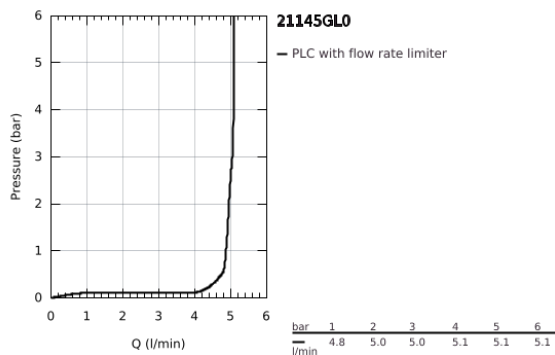

## 21 145 GL0 ATRIO ONE-HOLE BASIN MIXER, 1/2" L-SIZE

### PRODUCT DESCRIPTION

- Colour: cool sunrise
- ceramic headparts 1/2", 90°
- GROHE LongLife finish
- GROHE EcoJoy - less water, perfect flow
- maximum flow rate (at 3 bar): 5 l/min
- rapid installation system
- swivel tubular spout with mousseur and stop limiter
- adjustable swivel area 0° / 150° / 360°
- Push-open waste set 1 1/4"
- flexible connection hoses
- with lever handles
- Two different sets of caps included. One set with "H" and "C" marking, one set without marking.

### SPARE PARTS, October 2021 – now

- 1: Lever handles (Spare part-nr. 14216GL0)
- 2: Ceramic headpart, 1/2" (Spare part-nr. 45883000)
- 2.1: O-ring  $\varnothing$  18.2 x  $\varnothing$  1.7 (Spare part-nr. 0392400M)
- 3: Ceramic headpart, 1/2" (Spare part-nr. 45882000)
- 3.1: O-ring  $\varnothing$  18.2 x  $\varnothing$  1.7 (Spare part-nr. 0392400M)
- 4: Spout (Spare part-nr. 101280GL00)
- 4.1: Flow straightener (Spare part-nr. 48408000)
- 4.2: Safety ring (Spare part-nr. 4826600M)
- 4.3: Sealing washer (Spare part-nr. 0128500M)
- 5: Shank fastening assembly (Spare part-nr. 48384000)
- 6: Waste set with push-open plug (Spare part-nr. 65807GL0)