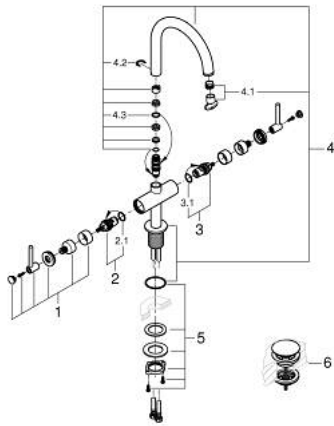

## 21 145 GL0 ATRIO ONE-HOLE BASIN MIXER, 1/2" L-SIZE

### PRODUCT DESCRIPTION

- Colour: cool sunrise
- ceramic headparts 1/2", 90°
- GROHE LongLife finish
- GROHE EcoJoy - less water, perfect flow
- maximum flow rate (at 3 bar): 5 l/min
- rapid installation system
- swivel tubular spout with mousseur and stop limiter
- adjustable swivel area 0° / 150° / 360°
- Push-open waste set 1 1/4"
- flexible connection hoses
- with lever handles
- Two different sets of caps included. One set with "H" and "C" marking, one set without marking.

### SPARE PARTS, October 2021 – now

- 1: Lever handles (Spare part-nr. 14216GL0)
- 2: Ceramic headpart, 1/2" (Spare part-nr. 45883000)
- 2.1: O-ring  $\varnothing$  18.2 x  $\varnothing$  1.7 (Spare part-nr. 0392400M)
- 3: Ceramic headpart, 1/2" (Spare part-nr. 45882000)
- 3.1: O-ring  $\varnothing$  18.2 x  $\varnothing$  1.7 (Spare part-nr. 0392400M)
- 4: Spout (Spare part-nr. 101280GL00)
- 4.1: Flow straightener (Spare part-nr. 48408000)
- 4.2: Safety ring (Spare part-nr. 4826600M)
- 4.3: Sealing washer (Spare part-nr. 0128500M)
- 5: Shank fastening assembly (Spare part-nr. 48384000)
- 6: Waste set with push-open plug (Spare part-nr. 65807GL0)