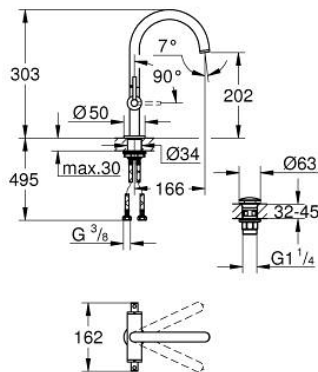

## 21 145 GL0 ATRIO ONE-HOLE BASIN MIXER, 1/2" L-SIZE

### PRODUCT DESCRIPTION

- Colour: cool sunrise
- ceramic headparts 1/2", 90°
- GROHE LongLife finish
- GROHE EcoJoy - less water, perfect flow
- maximum flow rate (at 3 bar): 5 l/min
- rapid installation system
- swivel tubular spout with mousseur and stop limiter
- adjustable swivel area 0° / 150° / 360°
- Push-open waste set 1 1/4"
- flexible connection hoses
- with lever handles
- Two different sets of caps included. One set with "H" and "C" marking, one set without marking.

### SPARE PARTS, October 2021 – now

- 1: Lever handles (Spare part-nr. 14216GL0)
- 2: Ceramic headpart, 1/2" (Spare part-nr. 45883000)
- 2.1: O-ring  $\varnothing$  18.2 x  $\varnothing$  1.7 (Spare part-nr. 0392400M)
- 3: Ceramic headpart, 1/2" (Spare part-nr. 45882000)
- 3.1: O-ring  $\varnothing$  18.2 x  $\varnothing$  1.7 (Spare part-nr. 0392400M)
- 4: Spout (Spare part-nr. 101280GL00)
- 4.1: Flow straightener (Spare part-nr. 48408000)
- 4.2: Safety ring (Spare part-nr. 4826600M)
- 4.3: Sealing washer (Spare part-nr. 0128500M)
- 5: Shank fastening assembly (Spare part-nr. 48384000)
- 6: Waste set with push-open plug (Spare part-nr. 65807GL0)