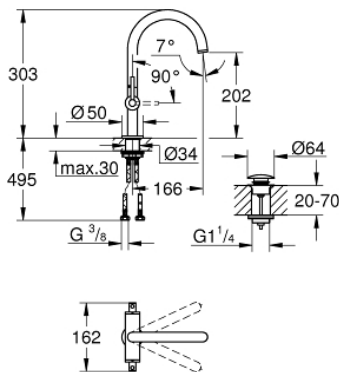

21 145 GN0 **ATRIO ONE-HOLE BASIN MIXER, 1/2"**
L-SIZE

PRODUCT DESCRIPTION

- Colour: brushed cool sunrise
- ceramic headparts 1/2", 90°
- GROHE LongLife finish
- GROHE EcoJoy - less water, perfect flow
- maximum flow rate (at 3 bar): 5 l/min
- rapid installation system
- swivel tubular spout with mousseur and stop limiter
- adjustable swivel area 0° / 150° / 360°
- Push-open waste set 1 1/4"
- flexible connection hoses
- with lever handles
- Two different sets of caps included. One set with "H" and "C" marking, one set without marking.

21 145 GN0 ATRIO ONE-HOLE BASIN MIXER, 1/2" L-SIZE

SPARE PARTS, November 2022 – now

- 1: Lever handles (Spare part-nr. 14216DA0)
- 2: Ceramic headpart, 1/2" (Spare part-nr. 45883000)
- 2.1: O-ring \varnothing 18.2 x \varnothing 1.7 (Spare part-nr. 0392400M)
- 3: Ceramic headpart, 1/2" (Spare part-nr. 45882000)
- 3.1: O-ring \varnothing 18.2 x \varnothing 1.7 (Spare part-nr. 0392400M)
- 4: Spout (Spare part-nr. 101280DA00)
- 4.1: Flow straightener (Spare part-nr. 48408000)
- 4.2: Safety ring (Spare part-nr. 4826600M)
- 4.3: Sealing washer (Spare part-nr. 0128500M)
- 5: Shank fastening assembly (Spare part-nr. 48384000)
- 6: Waste set with push-open plug (Spare part-nr. 65807DA0)