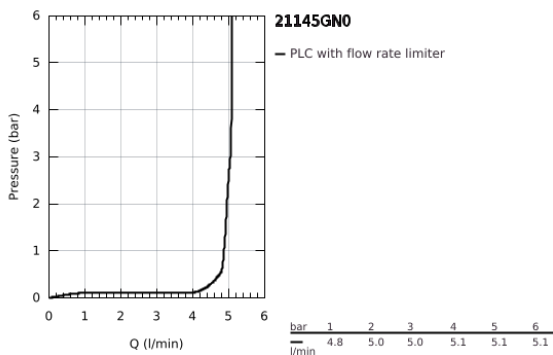

21 145 GN0 **ATRIO ONE-HOLE BASIN MIXER, 1/2"**
L-SIZE

PRODUCT DESCRIPTION

- Colour: brushed cool sunrise
- ceramic headparts 1/2", 90°
- GROHE LongLife finish
- GROHE EcoJoy - less water, perfect flow
- maximum flow rate (at 3 bar): 5 l/min
- rapid installation system
- swivel tubular spout with mousseur and stop limiter
- adjustable swivel area 0° / 150° / 360°
- Push-open waste set 1 1/4"
- flexible connection hoses
- with lever handles
- Two different sets of caps included. One set with "H" and "C" marking, one set without marking.

21 145 GN0 ATRIO ONE-HOLE BASIN MIXER, 1/2" L-SIZE

SPARE PARTS, November 2022 – now

- 1: Lever handles (Spare part-nr. 14216DA0)
- 2: Ceramic headpart, 1/2" (Spare part-nr. 45883000)
- 2.1: O-ring \varnothing 18.2 x \varnothing 1.7 (Spare part-nr. 0392400M)
- 3: Ceramic headpart, 1/2" (Spare part-nr. 45882000)
- 3.1: O-ring \varnothing 18.2 x \varnothing 1.7 (Spare part-nr. 0392400M)
- 4: Spout (Spare part-nr. 101280DA00)
- 4.1: Flow straightener (Spare part-nr. 48408000)
- 4.2: Safety ring (Spare part-nr. 4826600M)
- 4.3: Sealing washer (Spare part-nr. 0128500M)
- 5: Shank fastening assembly (Spare part-nr. 48384000)
- 6: Waste set with push-open plug (Spare part-nr. 65807DA0)