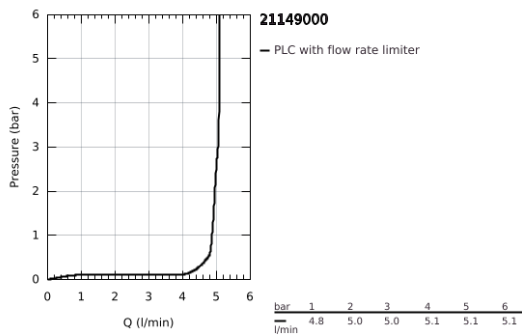

21 149 000 **ATRIO ONE-HOLE BASIN MIXER, 1/2"**
XL-SIZE

PRODUCT DESCRIPTION

- Colour: chrome
- for free-standing basins
- ceramic headparts 1/2", 90°
- GROHE LongLife finish
- GROHE EcoJoy - less water, perfect flow
- maximum flow rate (at 3 bar): 5 l/min
- rapid installation system
- swivel tubular spout with mousseur and stop limiter
- adjustable swivel area 0° / 150° / 360°
- Push-open waste set 1 1/4"
- flexible connection hoses
- with cross handles
- Two different sets of caps included. One set with "H" and "C" marking, one set without marking.

21 149 000 **ATRIO ONE-HOLE BASIN MIXER, 1/2"**
XL-SIZE

SPARE PARTS, October 2021 – now

- 1: Cross handles (Spare part-nr. 14215000)
- 2: Ceramic headpart, 1/2" (Spare part-nr. 45883000)
- 2.1: O-ring Ø 18.2 x Ø 1.7 (Spare part-nr. 0392400M)
- 3: Ceramic headpart, 1/2" (Spare part-nr. 45882000)
- 3.1: O-ring Ø 18.2 x Ø 1.7 (Spare part-nr. 0392400M)
- 4: Spout (Spare part-nr. 1012810000)
- 4.1: Flow straightener (Spare part-nr. 48408000)
- 4.2: Safety ring (Spare part-nr. 4826600M)
- 4.3: Sealing washer (Spare part-nr. 0128500M)
- 5: Shank fastening assembly (Spare part-nr. 48384000)
- 6: Waste set with push-open plug (Spare part-nr. 65807000)