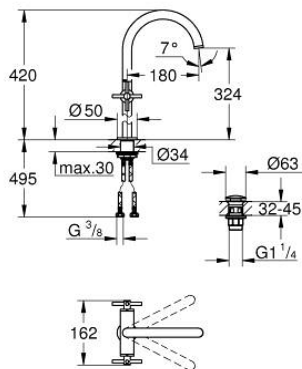

21 149 000 **ATRIO ONE-HOLE BASIN MIXER, 1/2"**
XL-SIZE

PRODUCT DESCRIPTION

- Colour: chrome
- for free-standing basins
- ceramic headparts 1/2", 90°
- GROHE LongLife finish
- GROHE EcoJoy - less water, perfect flow
- maximum flow rate (at 3 bar): 5 l/min
- rapid installation system
- swivel tubular spout with mousseur and stop limiter
- adjustable swivel area 0° / 150° / 360°
- Push-open waste set 1 1/4"
- flexible connection hoses
- with cross handles
- Two different sets of caps included. One set with "H" and "C" marking, one set without marking.

21 149 000 **ATRIO ONE-HOLE BASIN MIXER, 1/2"**
XL-SIZE

SPARE PARTS, October 2021 – now

- 1: Cross handles (Spare part-nr. 14215000)
- 2: Ceramic headpart, 1/2" (Spare part-nr. 45883000)
- 2.1: O-ring Ø 18.2 x Ø 1.7 (Spare part-nr. 0392400M)
- 3: Ceramic headpart, 1/2" (Spare part-nr. 45882000)
- 3.1: O-ring Ø 18.2 x Ø 1.7 (Spare part-nr. 0392400M)
- 4: Spout (Spare part-nr. 1012810000)
- 4.1: Flow straightener (Spare part-nr. 48408000)
- 4.2: Safety ring (Spare part-nr. 4826600M)
- 4.3: Sealing washer (Spare part-nr. 0128500M)
- 5: Shank fastening assembly (Spare part-nr. 48384000)
- 6: Waste set with push-open plug (Spare part-nr. 65807000)