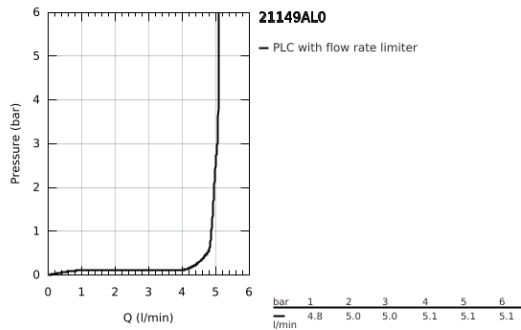

21 149 AL0 ATRIO ONE-HOLE BASIN MIXER, 1/2" XL-SIZE

PRODUCT DESCRIPTION

- Colour: brushed hard graphite
- for free-standing basins
- ceramic headparts 1/2", 90°
- GROHE LongLife finish
- GROHE EcoJoy - less water, perfect flow
- maximum flow rate (at 3 bar): 5 l/min
- rapid installation system
- swivel tubular spout with mousseur and stop limiter
- adjustable swivel area 0° / 150° / 360°
- Push-open waste set 1 1/4"
- flexible connection hoses
- with cross handles
- Two different sets of caps included. One set with "H" and "C" marking, one set without marking.

21 149 AL0 ATRIO ONE-HOLE BASIN MIXER, 1/2" XL-SIZE

SPARE PARTS, October 2021 – now

- 1: Cross handles (Spare part-nr. 14215AL0)
- 2: Ceramic headpart, 1/2" (Spare part-nr. 45883000)
- 2.1: O-ring \varnothing 18.2 x \varnothing 1.7 (Spare part-nr. 0392400M)
- 3: Ceramic headpart, 1/2" (Spare part-nr. 45882000)
- 3.1: O-ring \varnothing 18.2 x \varnothing 1.7 (Spare part-nr. 0392400M)
- 4: Spout (Spare part-nr. 101281AL00)
- 4.1: Flow straightener (Spare part-nr. 48408000)
- 4.2: Safety ring (Spare part-nr. 4826600M)
- 4.3: Sealing washer (Spare part-nr. 0128500M)
- 5: Shank fastening assembly (Spare part-nr. 48384000)
- 6: Waste set with push-open plug (Spare part-nr. 65807AL0)