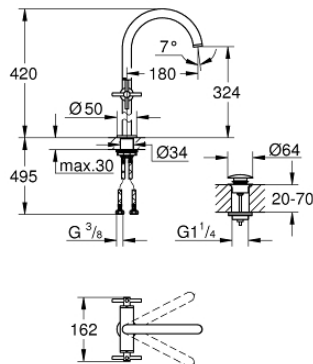

21 149 AL0 ATRIO ONE-HOLE BASIN MIXER, 1/2" XL-SIZE

PRODUCT DESCRIPTION

- Colour: brushed hard graphite
- for free-standing basins
- ceramic headparts 1/2", 90°
- GROHE LongLife finish
- GROHE EcoJoy - less water, perfect flow
- maximum flow rate (at 3 bar): 5 l/min
- rapid installation system
- swivel tubular spout with mousseur and stop limiter
- adjustable swivel area 0° / 150° / 360°
- Push-open waste set 1 1/4"
- flexible connection hoses
- with cross handles
- Two different sets of caps included. One set with "H" and "C" marking, one set without marking.

21 149 AL0 ATRIO ONE-HOLE BASIN MIXER, 1/2" XL-SIZE

SPARE PARTS, October 2021 – now

- 1: Cross handles (Spare part-nr. 14215AL0)
- 2: Ceramic headpart, 1/2" (Spare part-nr. 45883000)
- 2.1: O-ring \varnothing 18.2 x \varnothing 1.7 (Spare part-nr. 0392400M)
- 3: Ceramic headpart, 1/2" (Spare part-nr. 45882000)
- 3.1: O-ring \varnothing 18.2 x \varnothing 1.7 (Spare part-nr. 0392400M)
- 4: Spout (Spare part-nr. 101281AL00)
- 4.1: Flow straightener (Spare part-nr. 48408000)
- 4.2: Safety ring (Spare part-nr. 4826600M)
- 4.3: Sealing washer (Spare part-nr. 0128500M)
- 5: Shank fastening assembly (Spare part-nr. 48384000)
- 6: Waste set with push-open plug (Spare part-nr. 65807AL0)