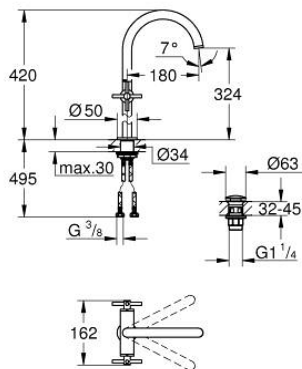

21 149 DA0 **ATRIO ONE-HOLE BASIN MIXER, 1/2"**
XL-SIZE

PRODUCT DESCRIPTION

- Colour: warm sunset
- for free-standing basins
- ceramic headparts 1/2", 90°
- GROHE LongLife finish
- GROHE EcoJoy - less water, perfect flow
- maximum flow rate (at 3 bar): 5 l/min
- rapid installation system
- swivel tubular spout with mousseur and stop limiter
- adjustable swivel area 0° / 150° / 360°
- Push-open waste set 1 1/4"
- flexible connection hoses
- with cross handles
- Two different sets of caps included. One set with "H" and "C" marking, one set without marking.

21 149 DA0 **ATRIO ONE-HOLE BASIN MIXER, 1/2"**
XL-SIZE

SPARE PARTS, October 2021 – now

- 1: Cross handles (Spare part-nr. 14215DA0)
- 2: Ceramic headpart, 1/2" (Spare part-nr. 45883000)
- 2.1: O-ring Ø 18.2 x Ø 1.7 (Spare part-nr. 0392400M)
- 3: Ceramic headpart, 1/2" (Spare part-nr. 45882000)
- 3.1: O-ring Ø 18.2 x Ø 1.7 (Spare part-nr. 0392400M)
- 4: Spout (Spare part-nr. 101281DA00)
- 4.1: Flow straightener (Spare part-nr. 48408000)
- 4.2: Safety ring (Spare part-nr. 4826600M)
- 4.3: Sealing washer (Spare part-nr. 0128500M)
- 5: Shank fastening assembly (Spare part-nr. 48384000)
- 6: Waste set with push-open plug (Spare part-nr. 65807DA0)