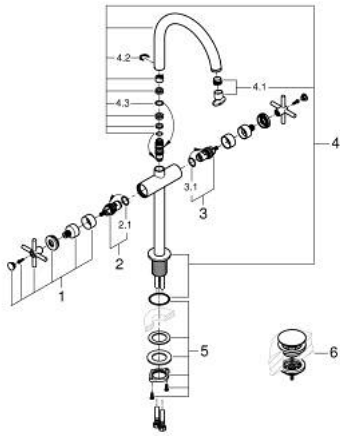

21 149 DA0 **ATRIO ONE-HOLE BASIN MIXER, 1/2"**
XL-SIZE

PRODUCT DESCRIPTION

- Colour: warm sunset
- for free-standing basins
- ceramic headparts 1/2", 90°
- GROHE LongLife finish
- GROHE EcoJoy - less water, perfect flow
- maximum flow rate (at 3 bar): 5 l/min
- rapid installation system
- swivel tubular spout with mousseur and stop limiter
- adjustable swivel area 0° / 150° / 360°
- Push-open waste set 1 1/4"
- flexible connection hoses
- with cross handles
- Two different sets of caps included. One set with "H" and "C" marking, one set without marking.

21 149 DA0 **ATRIO ONE-HOLE BASIN MIXER, 1/2"**
XL-SIZE

SPARE PARTS, October 2021 – now

- 1: Cross handles (Spare part-nr. 14215DA0)
- 2: Ceramic headpart, 1/2" (Spare part-nr. 45883000)
- 2.1: O-ring Ø 18.2 x Ø 1.7 (Spare part-nr. 0392400M)
- 3: Ceramic headpart, 1/2" (Spare part-nr. 45882000)
- 3.1: O-ring Ø 18.2 x Ø 1.7 (Spare part-nr. 0392400M)
- 4: Spout (Spare part-nr. 101281DA00)
- 4.1: Flow straightener (Spare part-nr. 48408000)
- 4.2: Safety ring (Spare part-nr. 4826600M)
- 4.3: Sealing washer (Spare part-nr. 0128500M)
- 5: Shank fastening assembly (Spare part-nr. 48384000)
- 6: Waste set with push-open plug (Spare part-nr. 65807DA0)