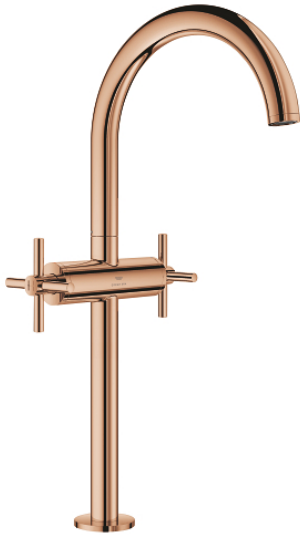

21 149 DA0 **ATRIO ONE-HOLE BASIN MIXER, 1/2"**
XL-SIZE

PRODUCT DESCRIPTION

- Colour: warm sunset
- for free-standing basins
- ceramic headparts 1/2", 90°
- GROHE LongLife finish
- GROHE EcoJoy - less water, perfect flow
- maximum flow rate (at 3 bar): 5 l/min
- rapid installation system
- swivel tubular spout with mousseur and stop limiter
- adjustable swivel area 0° / 150° / 360°
- Push-open waste set 1 1/4"
- flexible connection hoses
- with cross handles
- Two different sets of caps included. One set with "H" and "C" marking, one set without marking.

21 149 DA0 **ATRIO ONE-HOLE BASIN MIXER, 1/2"**
XL-SIZE

SPARE PARTS, October 2021 – now

- 1: Cross handles (Spare part-nr. 14215DA0)
- 2: Ceramic headpart, 1/2" (Spare part-nr. 45883000)
- 2.1: O-ring Ø 18.2 x Ø 1.7 (Spare part-nr. 0392400M)
- 3: Ceramic headpart, 1/2" (Spare part-nr. 45882000)
- 3.1: O-ring Ø 18.2 x Ø 1.7 (Spare part-nr. 0392400M)
- 4: Spout (Spare part-nr. 101281DA00)
- 4.1: Flow straightener (Spare part-nr. 48408000)
- 4.2: Safety ring (Spare part-nr. 4826600M)
- 4.3: Sealing washer (Spare part-nr. 0128500M)
- 5: Shank fastening assembly (Spare part-nr. 48384000)
- 6: Waste set with push-open plug (Spare part-nr. 65807DA0)