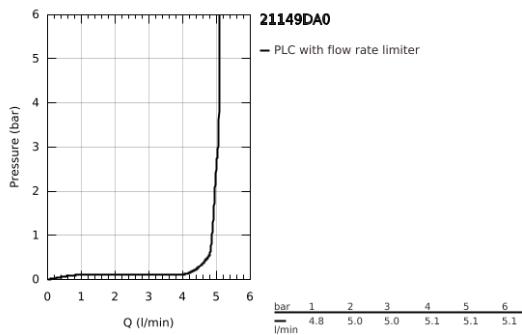

21 149 DA0 **ATRIO ONE-HOLE BASIN MIXER, 1/2"**
XL-SIZE

PRODUCT DESCRIPTION

- Colour: warm sunset
- for free-standing basins
- ceramic headparts 1/2", 90°
- GROHE LongLife finish
- GROHE EcoJoy - less water, perfect flow
- maximum flow rate (at 3 bar): 5 l/min
- rapid installation system
- swivel tubular spout with mousseur and stop limiter
- adjustable swivel area 0° / 150° / 360°
- Push-open waste set 1 1/4"
- flexible connection hoses
- with cross handles
- Two different sets of caps included. One set with "H" and "C" marking, one set without marking.

21 149 DA0 **ATRIO ONE-HOLE BASIN MIXER, 1/2"**
XL-SIZE

SPARE PARTS, October 2021 – now

- 1: Cross handles (Spare part-nr. 14215DA0)
- 2: Ceramic headpart, 1/2" (Spare part-nr. 45883000)
- 2.1: O-ring Ø 18.2 x Ø 1.7 (Spare part-nr. 0392400M)
- 3: Ceramic headpart, 1/2" (Spare part-nr. 45882000)
- 3.1: O-ring Ø 18.2 x Ø 1.7 (Spare part-nr. 0392400M)
- 4: Spout (Spare part-nr. 101281DA00)
- 4.1: Flow straightener (Spare part-nr. 48408000)
- 4.2: Safety ring (Spare part-nr. 4826600M)
- 4.3: Sealing washer (Spare part-nr. 0128500M)
- 5: Shank fastening assembly (Spare part-nr. 48384000)
- 6: Waste set with push-open plug (Spare part-nr. 65807DA0)