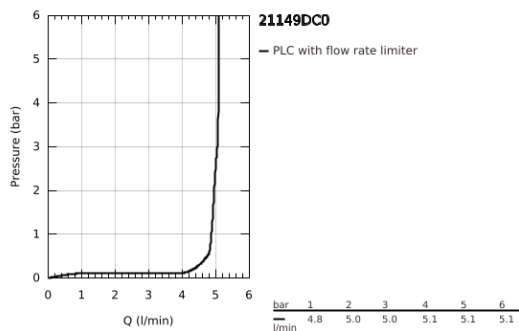

21 149 DC0 **ATRIO ONE-HOLE BASIN MIXER, 1/2"**
XL-SIZE

PRODUCT DESCRIPTION

- Colour: Supersteel
- for free-standing basins
- ceramic headparts 1/2", 90°
- GROHE LongLife finish
- GROHE EcoJoy - less water, perfect flow
- maximum flow rate (at 3 bar): 5 l/min
- rapid installation system
- swivel tubular spout with mousseur and stop limiter
- adjustable swivel area 0° / 150° / 360°
- Push-open waste set 1 1/4"
- flexible connection hoses
- with cross handles
- Two different sets of caps included. One set with "H" and "C" marking, one set without marking.

21 149 DC0 ATRIO ONE-HOLE BASIN MIXER, 1/2" XL-SIZE

SPARE PARTS, October 2021 – now

- 1: Cross handles (Spare part-nr. 14215DC0)
- 2: Ceramic headpart, 1/2" (Spare part-nr. 45883000)
- 2.1: O-ring \varnothing 18.2 x \varnothing 1.7 (Spare part-nr. 0392400M)
- 3: Ceramic headpart, 1/2" (Spare part-nr. 45882000)
- 3.1: O-ring \varnothing 18.2 x \varnothing 1.7 (Spare part-nr. 0392400M)
- 4: Spout (Spare part-nr. 101281DC00)
- 4.1: Flow straightener (Spare part-nr. 48408000)
- 4.2: Safety ring (Spare part-nr. 4826600M)
- 4.3: Sealing washer (Spare part-nr. 0128500M)
- 5: Shank fastening assembly (Spare part-nr. 48384000)
- 6: Waste set with push-open plug (Spare part-nr. 65807DC0)