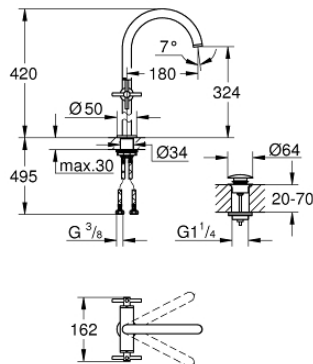

21 149 DC0 **ATRIO ONE-HOLE BASIN MIXER, 1/2"**
XL-SIZE

PRODUCT DESCRIPTION

- Colour: Supersteel
- for free-standing basins
- ceramic headparts 1/2", 90°
- GROHE LongLife finish
- GROHE EcoJoy - less water, perfect flow
- maximum flow rate (at 3 bar): 5 l/min
- rapid installation system
- swivel tubular spout with mousseur and stop limiter
- adjustable swivel area 0° / 150° / 360°
- Push-open waste set 1 1/4"
- flexible connection hoses
- with cross handles
- Two different sets of caps included. One set with "H" and "C" marking, one set without marking.

21 149 DC0 ATRIO ONE-HOLE BASIN MIXER, 1/2" XL-SIZE

SPARE PARTS, October 2021 – now

- 1: Cross handles (Spare part-nr. 14215DC0)
- 2: Ceramic headpart, 1/2" (Spare part-nr. 45883000)
- 2.1: O-ring \varnothing 18.2 x \varnothing 1.7 (Spare part-nr. 0392400M)
- 3: Ceramic headpart, 1/2" (Spare part-nr. 45882000)
- 3.1: O-ring \varnothing 18.2 x \varnothing 1.7 (Spare part-nr. 0392400M)
- 4: Spout (Spare part-nr. 101281DC00)
- 4.1: Flow straightener (Spare part-nr. 48408000)
- 4.2: Safety ring (Spare part-nr. 4826600M)
- 4.3: Sealing washer (Spare part-nr. 0128500M)
- 5: Shank fastening assembly (Spare part-nr. 48384000)
- 6: Waste set with push-open plug (Spare part-nr. 65807DC0)