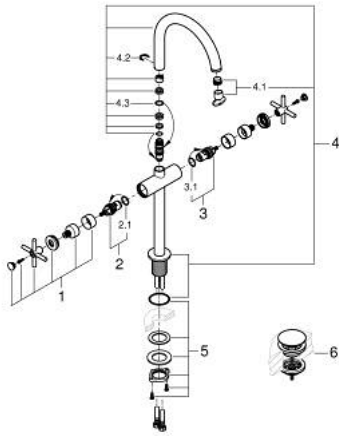

21 149 DL0 ATRIO ONE-HOLE BASIN MIXER, 1/2" XL-SIZE

SPARE PARTS, November 2022 – now

- 1: Cross handles (Spare part-nr. 14215DL0)
- 2: Ceramic headpart, 1/2" (Spare part-nr. 45883000)
- 2.1: O-ring \varnothing 18.2 x \varnothing 1.7 (Spare part-nr. 0392400M)
- 3: Ceramic headpart, 1/2" (Spare part-nr. 45882000)
- 3.1: O-ring \varnothing 18.2 x \varnothing 1.7 (Spare part-nr. 0392400M)
- 4: Spout (Spare part-nr. 101281DL00)
- 4.1: Flow straightener (Spare part-nr. 48408000)
- 4.2: Safety ring (Spare part-nr. 4826600M)
- 4.3: Sealing washer (Spare part-nr. 0128500M)
- 5: Shank fastening assembly (Spare part-nr. 48384000)
- 6: Waste set with push-open plug (Spare part-nr. 65807DL0)