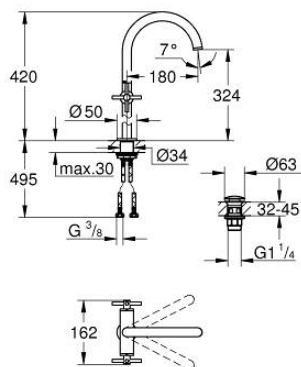

## 21 149 DL0 ATRIO ONE-HOLE BASIN MIXER, 1/2" XL-SIZE

### PRODUCT DESCRIPTION

- Colour: brushed warm sunset
- for free-standing basins
- ceramic headparts 1/2", 90°
- GROHE LongLife finish
- GROHE EcoJoy - less water, perfect flow
- maximum flow rate (at 3 bar): 5 l/min
- rapid installation system
- swivel tubular spout with mousseur and stop limiter
- adjustable swivel area 0° / 150° / 360°
- Push-open waste set 1 1/4"
- flexible connection hoses
- with cross handles
- Two different sets of caps included. One set with "H" and "C" marking, one set without marking.

21 149 DL0 **ATRIO ONE-HOLE BASIN MIXER, 1/2"**  
**XL-SIZE**

**SPARE PARTS**, November 2022 – now

- 1: Cross handles (Spare part-nr. 14215DL0)
- 2: Ceramic headpart, 1/2" (Spare part-nr. 45883000)
- 2.1: O-ring Ø 18.2 x Ø 1.7 (Spare part-nr. 0392400M)
- 3: Ceramic headpart, 1/2" (Spare part-nr. 45882000)
- 3.1: O-ring Ø 18.2 x Ø 1.7 (Spare part-nr. 0392400M)
- 4: Spout (Spare part-nr. 101281DL00)
- 4.1: Flow straightener (Spare part-nr. 48408000)
- 4.2: Safety ring (Spare part-nr. 4826600M)
- 4.3: Sealing washer (Spare part-nr. 0128500M)
- 5: Shank fastening assembly (Spare part-nr. 48384000)
- 6: Waste set with push-open plug (Spare part-nr. 65807DL0)