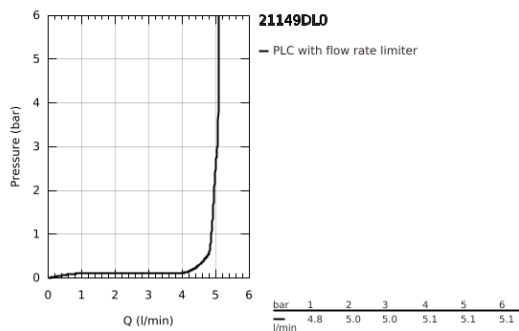

## 21 149 DL0 ATRIO ONE-HOLE BASIN MIXER, 1/2" XL-SIZE

### PRODUCT DESCRIPTION

- Colour: brushed warm sunset
- for free-standing basins
- ceramic headparts 1/2", 90°
- GROHE LongLife finish
- GROHE EcoJoy - less water, perfect flow
- maximum flow rate (at 3 bar): 5 l/min
- rapid installation system
- swivel tubular spout with mousseur and stop limiter
- adjustable swivel area 0° / 150° / 360°
- Push-open waste set 1 1/4"
- flexible connection hoses
- with cross handles
- Two different sets of caps included. One set with "H" and "C" marking, one set without marking.

21 149 DL0 **ATRIO ONE-HOLE BASIN MIXER, 1/2"**  
**XL-SIZE**

**SPARE PARTS**, November 2022 – now

- 1: Cross handles (Spare part-nr. 14215DL0)
- 2: Ceramic headpart, 1/2" (Spare part-nr. 45883000)
- 2.1: O-ring Ø 18.2 x Ø 1.7 (Spare part-nr. 0392400M)
- 3: Ceramic headpart, 1/2" (Spare part-nr. 45882000)
- 3.1: O-ring Ø 18.2 x Ø 1.7 (Spare part-nr. 0392400M)
- 4: Spout (Spare part-nr. 101281DL00)
- 4.1: Flow straightener (Spare part-nr. 48408000)
- 4.2: Safety ring (Spare part-nr. 4826600M)
- 4.3: Sealing washer (Spare part-nr. 0128500M)
- 5: Shank fastening assembly (Spare part-nr. 48384000)
- 6: Waste set with push-open plug (Spare part-nr. 65807DL0)