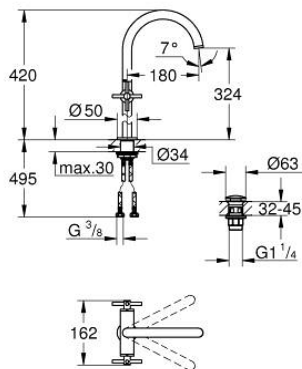

21 149 GL0 **ATRIO ONE-HOLE BASIN MIXER, 1/2"**
XL-SIZE

PRODUCT DESCRIPTION

- Colour: cool sunrise
- for free-standing basins
- ceramic headparts 1/2", 90°
- GROHE LongLife finish
- GROHE EcoJoy - less water, perfect flow
- maximum flow rate (at 3 bar): 5 l/min
- rapid installation system
- swivel tubular spout with mousseur and stop limiter
- adjustable swivel area 0° / 150° / 360°
- Push-open waste set 1 1/4"
- flexible connection hoses
- with cross handles
- Two different sets of caps included. One set with "H" and "C" marking, one set without marking.

21 149 GL0 ATRIO ONE-HOLE BASIN MIXER, 1/2" XL-SIZE

SPARE PARTS, October 2021 – now

- 1: Cross handles (Spare part-nr. 14215GL0)
- 2: Ceramic headpart, 1/2" (Spare part-nr. 45883000)
- 2.1: O-ring \varnothing 18.2 x \varnothing 1.7 (Spare part-nr. 0392400M)
- 3: Ceramic headpart, 1/2" (Spare part-nr. 45882000)
- 3.1: O-ring \varnothing 18.2 x \varnothing 1.7 (Spare part-nr. 0392400M)
- 4: Spout (Spare part-nr. 101281GL00)
- 4.1: Flow straightener (Spare part-nr. 48408000)
- 4.2: Safety ring (Spare part-nr. 4826600M)
- 4.3: Sealing washer (Spare part-nr. 0128500M)
- 5: Shank fastening assembly (Spare part-nr. 48384000)
- 6: Waste set with push-open plug (Spare part-nr. 65807GL0)