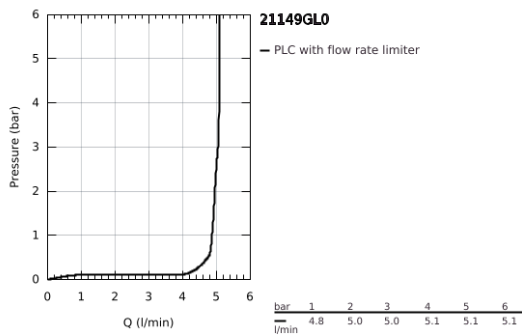

21 149 GL0 **ATRIO ONE-HOLE BASIN MIXER, 1/2"**
XL-SIZE

PRODUCT DESCRIPTION

- Colour: cool sunrise
- for free-standing basins
- ceramic headparts 1/2", 90°
- GROHE LongLife finish
- GROHE EcoJoy - less water, perfect flow
- maximum flow rate (at 3 bar): 5 l/min
- rapid installation system
- swivel tubular spout with mousseur and stop limiter
- adjustable swivel area 0° / 150° / 360°
- Push-open waste set 1 1/4"
- flexible connection hoses
- with cross handles
- Two different sets of caps included. One set with "H" and "C" marking, one set without marking.

21 149 GL0 ATRIO ONE-HOLE BASIN MIXER, 1/2" XL-SIZE

SPARE PARTS, October 2021 – now

- 1: Cross handles (Spare part-nr. 14215GL0)
- 2: Ceramic headpart, 1/2" (Spare part-nr. 45883000)
- 2.1: O-ring \varnothing 18.2 x \varnothing 1.7 (Spare part-nr. 0392400M)
- 3: Ceramic headpart, 1/2" (Spare part-nr. 45882000)
- 3.1: O-ring \varnothing 18.2 x \varnothing 1.7 (Spare part-nr. 0392400M)
- 4: Spout (Spare part-nr. 101281GL00)
- 4.1: Flow straightener (Spare part-nr. 48408000)
- 4.2: Safety ring (Spare part-nr. 4826600M)
- 4.3: Sealing washer (Spare part-nr. 0128500M)
- 5: Shank fastening assembly (Spare part-nr. 48384000)
- 6: Waste set with push-open plug (Spare part-nr. 65807GL0)