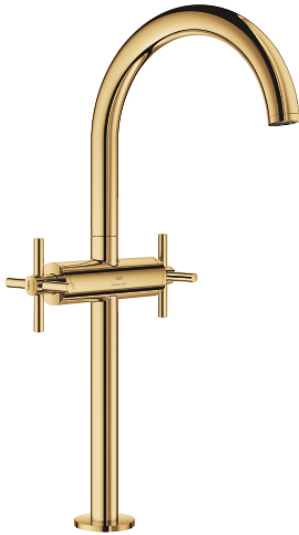

21 149 GL0 **ATRIO ONE-HOLE BASIN MIXER, 1/2"**
XL-SIZE

PRODUCT DESCRIPTION

- Colour: cool sunrise
- for free-standing basins
- ceramic headparts 1/2", 90°
- GROHE LongLife finish
- GROHE EcoJoy - less water, perfect flow
- maximum flow rate (at 3 bar): 5 l/min
- rapid installation system
- swivel tubular spout with mousseur and stop limiter
- adjustable swivel area 0° / 150° / 360°
- Push-open waste set 1 1/4"
- flexible connection hoses
- with cross handles
- Two different sets of caps included. One set with "H" and "C" marking, one set without marking.

21 149 GL0 ATRIO ONE-HOLE BASIN MIXER, 1/2" XL-SIZE

SPARE PARTS, October 2021 – now

- 1: Cross handles (Spare part-nr. 14215GL0)
- 2: Ceramic headpart, 1/2" (Spare part-nr. 45883000)
- 2.1: O-ring \varnothing 18.2 x \varnothing 1.7 (Spare part-nr. 0392400M)
- 3: Ceramic headpart, 1/2" (Spare part-nr. 45882000)
- 3.1: O-ring \varnothing 18.2 x \varnothing 1.7 (Spare part-nr. 0392400M)
- 4: Spout (Spare part-nr. 101281GL00)
- 4.1: Flow straightener (Spare part-nr. 48408000)
- 4.2: Safety ring (Spare part-nr. 4826600M)
- 4.3: Sealing washer (Spare part-nr. 0128500M)
- 5: Shank fastening assembly (Spare part-nr. 48384000)
- 6: Waste set with push-open plug (Spare part-nr. 65807GL0)