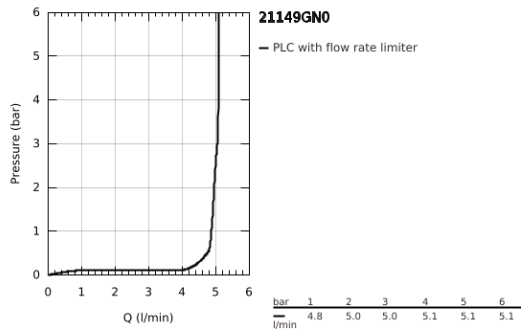

21 149 GN0 **ATRIO ONE-HOLE BASIN MIXER, 1/2"**
XL-SIZE

PRODUCT DESCRIPTION

- Colour: brushed cool sunrise
- for free-standing basins
- ceramic headparts 1/2", 90°
- GROHE LongLife finish
- GROHE EcoJoy - less water, perfect flow
- maximum flow rate (at 3 bar): 5 l/min
- rapid installation system
- swivel tubular spout with mousseur and stop limiter
- adjustable swivel area 0° / 150° / 360°
- Push-open waste set 1 1/4"
- flexible connection hoses
- with cross handles
- Two different sets of caps included. One set with "H" and "C" marking, one set without marking.

21 149 GN0 **ATRIO ONE-HOLE BASIN MIXER, 1/2"**
XL-SIZE

SPARE PARTS, November 2022 – now

- 1: Cross handles (Spare part-nr. 14215GN0)
- 2: Ceramic headpart, 1/2" (Spare part-nr. 45883000)
- 2.1: O-ring \varnothing 18.2 x \varnothing 1.7 (Spare part-nr. 0392400M)
- 3: Ceramic headpart, 1/2" (Spare part-nr. 45882000)
- 3.1: O-ring \varnothing 18.2 x \varnothing 1.7 (Spare part-nr. 0392400M)
- 4: Spout (Spare part-nr. 101281GN00)
- 4.1: Flow straightener (Spare part-nr. 48408000)
- 4.2: Safety ring (Spare part-nr. 4826600M)
- 4.3: Sealing washer (Spare part-nr. 0128500M)
- 5: Shank fastening assembly (Spare part-nr. 48384000)
- 6: Waste set with push-open plug (Spare part-nr. 65807GN0)