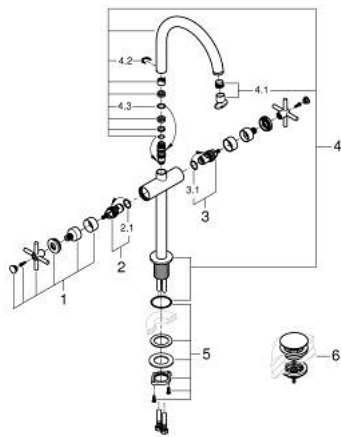

21 149 GN0 **ATRIO ONE-HOLE BASIN MIXER, 1/2"**
XL-SIZE

PRODUCT DESCRIPTION

- Colour: brushed cool sunrise
- for free-standing basins
- ceramic headparts 1/2", 90°
- GROHE LongLife finish
- GROHE EcoJoy - less water, perfect flow
- maximum flow rate (at 3 bar): 5 l/min
- rapid installation system
- swivel tubular spout with mousseur and stop limiter
- adjustable swivel area 0° / 150° / 360°
- Push-open waste set 1 1/4"
- flexible connection hoses
- with cross handles
- Two different sets of caps included. One set with "H" and "C" marking, one set without marking.

21 149 GN0 **ATRIO ONE-HOLE BASIN MIXER, 1/2"**
XL-SIZE

SPARE PARTS, November 2022 – now

- 1: Cross handles (Spare part-nr. 14215GN0)
- 2: Ceramic headpart, 1/2" (Spare part-nr. 45883000)
- 2.1: O-ring \varnothing 18.2 x \varnothing 1.7 (Spare part-nr. 0392400M)
- 3: Ceramic headpart, 1/2" (Spare part-nr. 45882000)
- 3.1: O-ring \varnothing 18.2 x \varnothing 1.7 (Spare part-nr. 0392400M)
- 4: Spout (Spare part-nr. 101281GN00)
- 4.1: Flow straightener (Spare part-nr. 48408000)
- 4.2: Safety ring (Spare part-nr. 4826600M)
- 4.3: Sealing washer (Spare part-nr. 0128500M)
- 5: Shank fastening assembly (Spare part-nr. 48384000)
- 6: Waste set with push-open plug (Spare part-nr. 65807GN0)