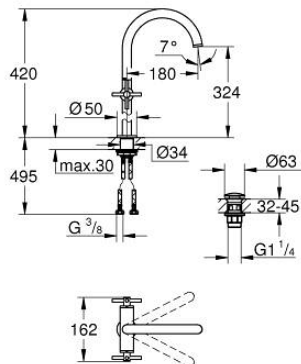

21 149 GN0 **ATRIO ONE-HOLE BASIN MIXER, 1/2"**
XL-SIZE

PRODUCT DESCRIPTION

- Colour: brushed cool sunrise
- for free-standing basins
- ceramic headparts 1/2", 90°
- GROHE LongLife finish
- GROHE EcoJoy - less water, perfect flow
- maximum flow rate (at 3 bar): 5 l/min
- rapid installation system
- swivel tubular spout with mousseur and stop limiter
- adjustable swivel area 0° / 150° / 360°
- Push-open waste set 1 1/4"
- flexible connection hoses
- with cross handles
- Two different sets of caps included. One set with "H" and "C" marking, one set without marking.

21 149 GN0 **ATRIO ONE-HOLE BASIN MIXER, 1/2"**
XL-SIZE

SPARE PARTS, November 2022 – now

- 1: Cross handles (Spare part-nr. 14215GN0)
- 2: Ceramic headpart, 1/2" (Spare part-nr. 45883000)
- 2.1: O-ring \varnothing 18.2 x \varnothing 1.7 (Spare part-nr. 0392400M)
- 3: Ceramic headpart, 1/2" (Spare part-nr. 45882000)
- 3.1: O-ring \varnothing 18.2 x \varnothing 1.7 (Spare part-nr. 0392400M)
- 4: Spout (Spare part-nr. 101281GN00)
- 4.1: Flow straightener (Spare part-nr. 48408000)
- 4.2: Safety ring (Spare part-nr. 4826600M)
- 4.3: Sealing washer (Spare part-nr. 0128500M)
- 5: Shank fastening assembly (Spare part-nr. 48384000)
- 6: Waste set with push-open plug (Spare part-nr. 65807GN0)