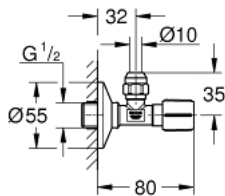

22 037 EN0 **ANGLE VALVE 1/2"**

PRODUCT DESCRIPTION

- Colour: brushed nickel
- pre-roughened connection thread for easy sealing
- wall connection 1/2"
- outlet 3/8"
- with length compensation
- with compression nut Ø 10 mm
- water protected spindle shutoff, brass, with grease chamber and double o-ring sealing
- long connecting shaft
- ergonomic metal handle
- marking: neutral
- metal push-on escutcheon Ø 55 mm
- GROHE LongLife finish