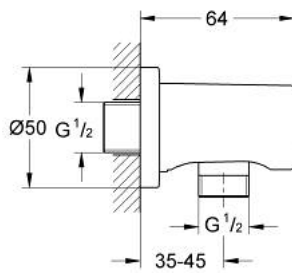

## 22 118 KF0 RAINSHOWER SHOWER OUTLET ELBOW, 1/2"

### PRODUCT DESCRIPTION

- Colour: phantom black
- male thread
- with round escutcheon
- protected against backflow
- professional edition

## 22 118 KF0 RAINSHOWER SHOWER OUTLET ELBOW, 1/2"

**SPARE PARTS**, March 2022 – now

1: Non-return valve (Spare part-nr. 08565000)