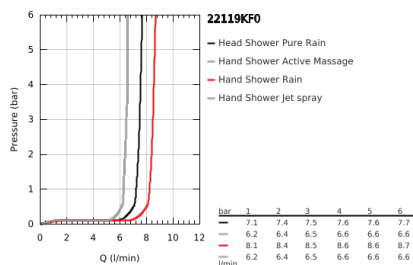

22 119 KF0 RAINSHOWER SMARTACTIVE 310 SHOWER SYSTEM WITH THERMOSTAT FOR WALL MOUNTING

PRODUCT DESCRIPTION

- Colour: phantom black
- consisting of:
 - horizontal swivable 450 mm shower arm
 - exposed thermostat with Aquadimmer function
 - allows change between:
 - head shower Rainshower Mono 310
 - with ball joint
 - rotation angle $\pm 15^\circ$
 - hand shower Rainshower SmartActive 130
 - adjustable in height with gliding element
 - including performance grip
- Silverflex shower hose 1750 mm
- GROHE EcoJoy 9.5 l/min flow limiter
- GROHE TurboStat - compact cartridge with wax thermoelement
- GROHE SafeStop - safety button at 38°C
- GROHE SafeStop Plus - optional temperature limiter at 43°C included
- GROHE CoolTouch - no risk of scalding
- GROHE DreamSpray - perfect spray pattern
- GROHE SmartTip showering spray selection via push of a ring
- Flexible Installation - 1 adjustable bracket for existing drill holes
- GROHE SpeedClean - effortless limescale removal
- suitable for instantaneous heaters from 18 kW/h
- minimum flow rate 5 l/min.