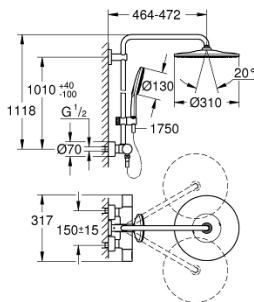

22 119 KF0 RAINSHOWER SMARTACTIVE 310 SHOWER SYSTEM WITH THERMOSTAT FOR WALL MOUNTING

PRODUCT DESCRIPTION

- Colour: phantom black
- consisting of:
 - horizontal swivable 450 mm shower arm
 - exposed thermostat with Aquadimmer function
 - allows change between:
 - head shower Rainshower Mono 310
 - with ball joint
 - rotation angle $\pm 15^\circ$
 - hand shower Rainshower SmartActive 130
 - adjustable in height with gliding element
 - including performance grip
- Silverflex shower hose 1750 mm
- GROHE EcoJoy 9.5 l/min flow limiter
- GROHE TurboStat - compact cartridge with wax thermoelement
- GROHE SafeStop - safety button at 38°C
- GROHE SafeStop Plus - optional temperature limiter at 43°C included
- GROHE CoolTouch - no risk of scalding
- GROHE DreamSpray - perfect spray pattern
- GROHE SmartTip showering spray selection via push of a ring
- Flexible Installation - 1 adjustable bracket for existing drill holes
- GROHE SpeedClean - effortless limescale removal
- suitable for instantaneous heaters from 18 kW/h
- minimum flow rate 5 l/min.